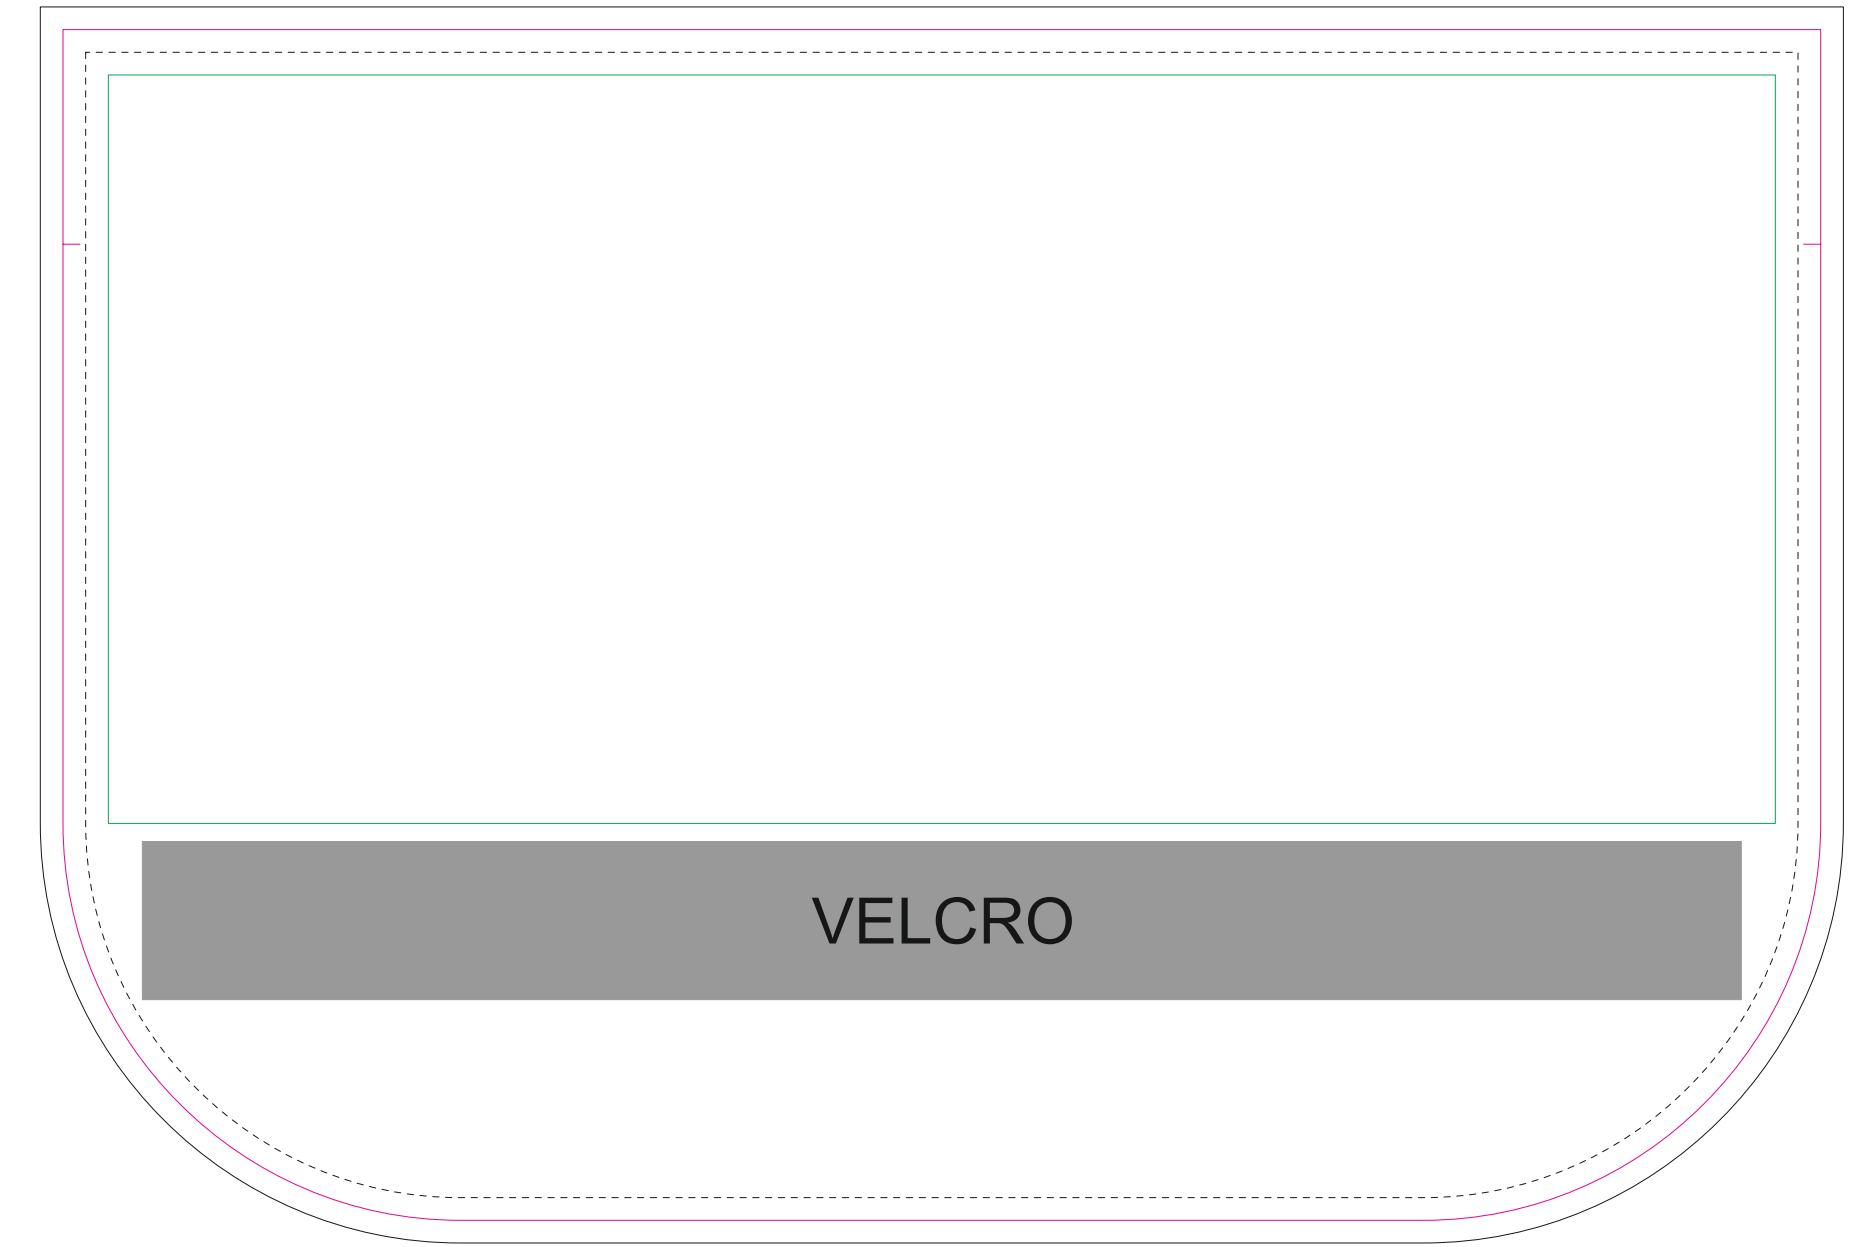

OUTSIDE

INSIDE

——— Bleed limit 3-3 mm (background must fill it)

——— margin

——— Edge of product

resolution: min. 300 DPI

colours: CMYK

formats: TIFF, PDF, EPS, AI, CDR

The green line indicates the area all non-background object-texts, logos, etc.
The pink outline the maximum size of graphic visible on the product.
The black line indicates the size of the required graphics including bleed.