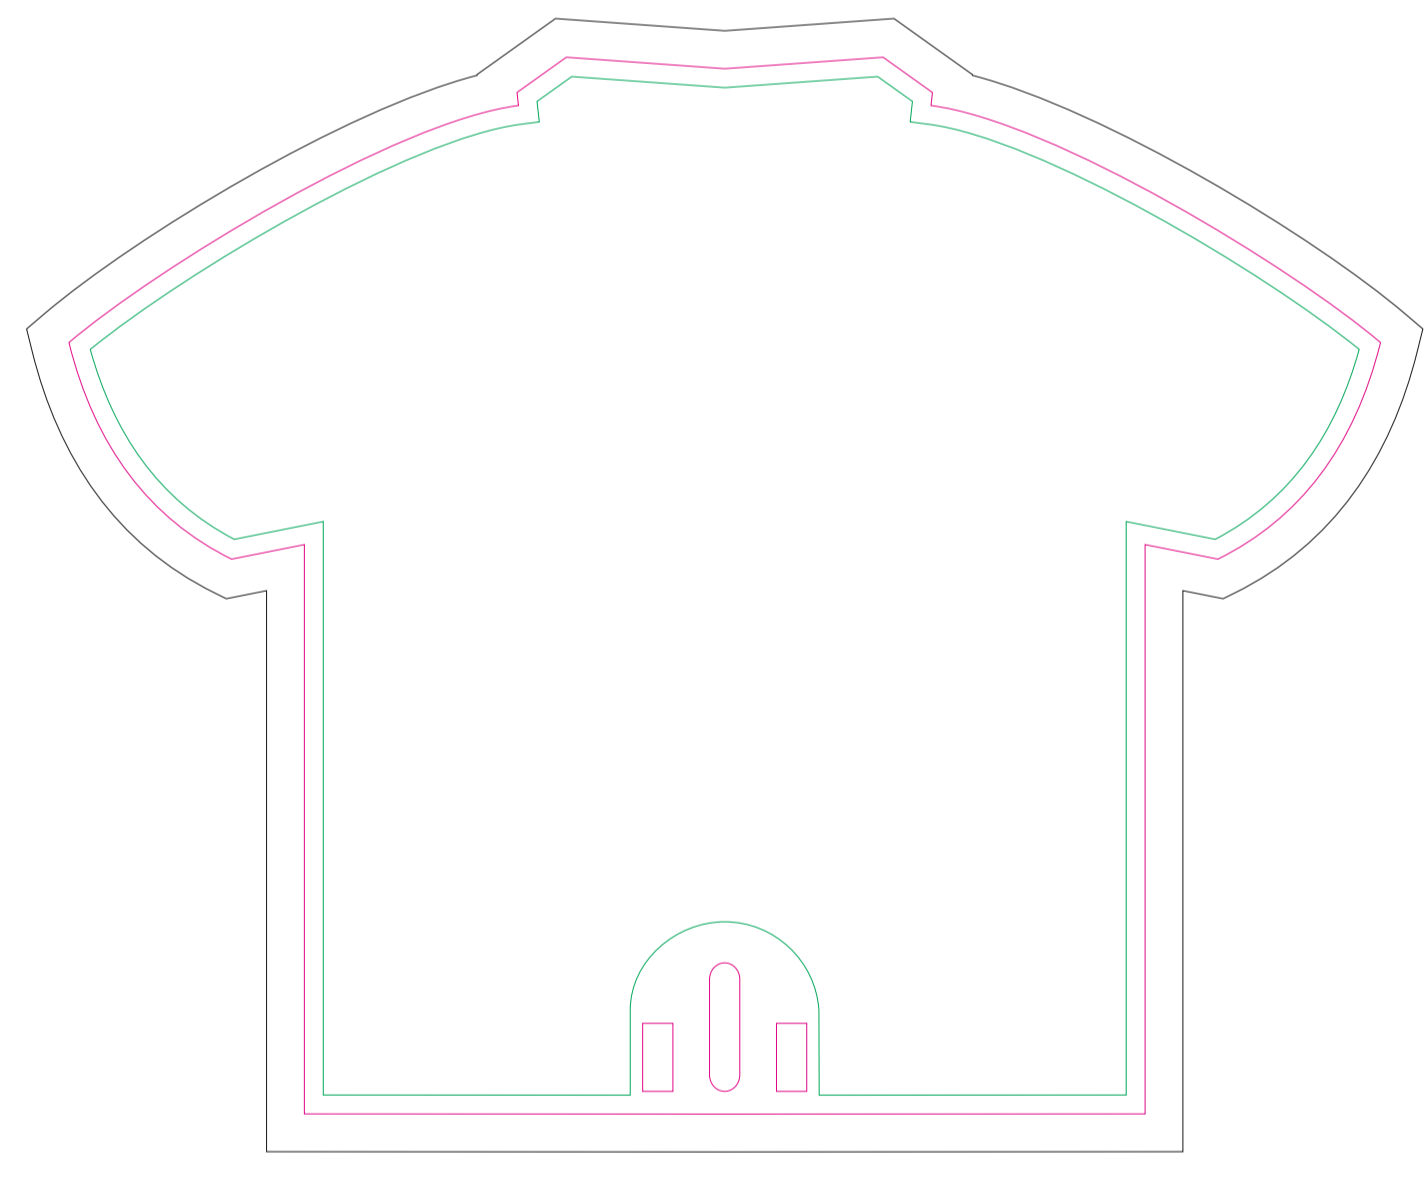

FRONT

BACK

resolution: min. 300 DPI
colours: CMYK
formats: TIFF, PDF, EPS, AI, CDR

- Margin
- Edge of product
- Bleed limit 5-5 mm (background must fill it)

The green line indicates the area all non-background object-texts, logos, etc.
The pink outline the maximum size of graphic visible on the product.
The black line indicates the size of the required graphics including bleed.