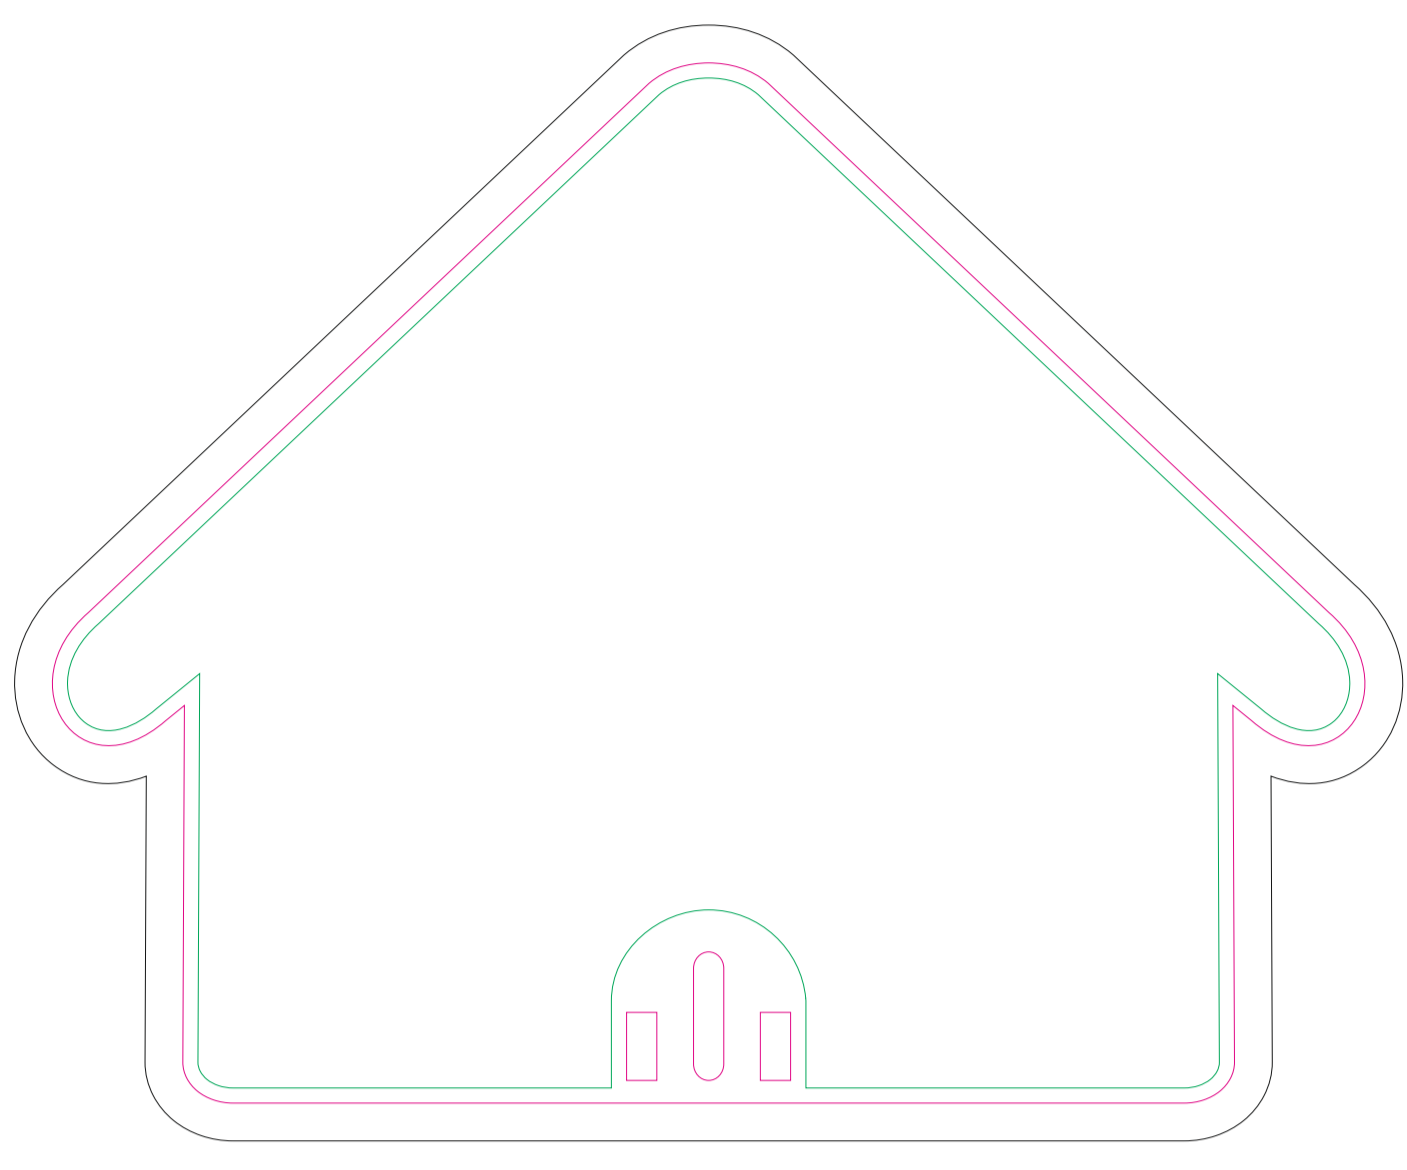

FRONT

BACK

resolution: min. 300 DPI
colours: CMYK
formats: TIFF, PDF, EPS, AI, CDR

- Margin
- Edge of product
- Bleed limit 5-5 mm (background must fill it)

The green line indicates the area all non-background object-texts, logos, etc.
The pink outline the maximum size of graphic visible on the product.
The black line indicates the size of the required graphics including bleed.