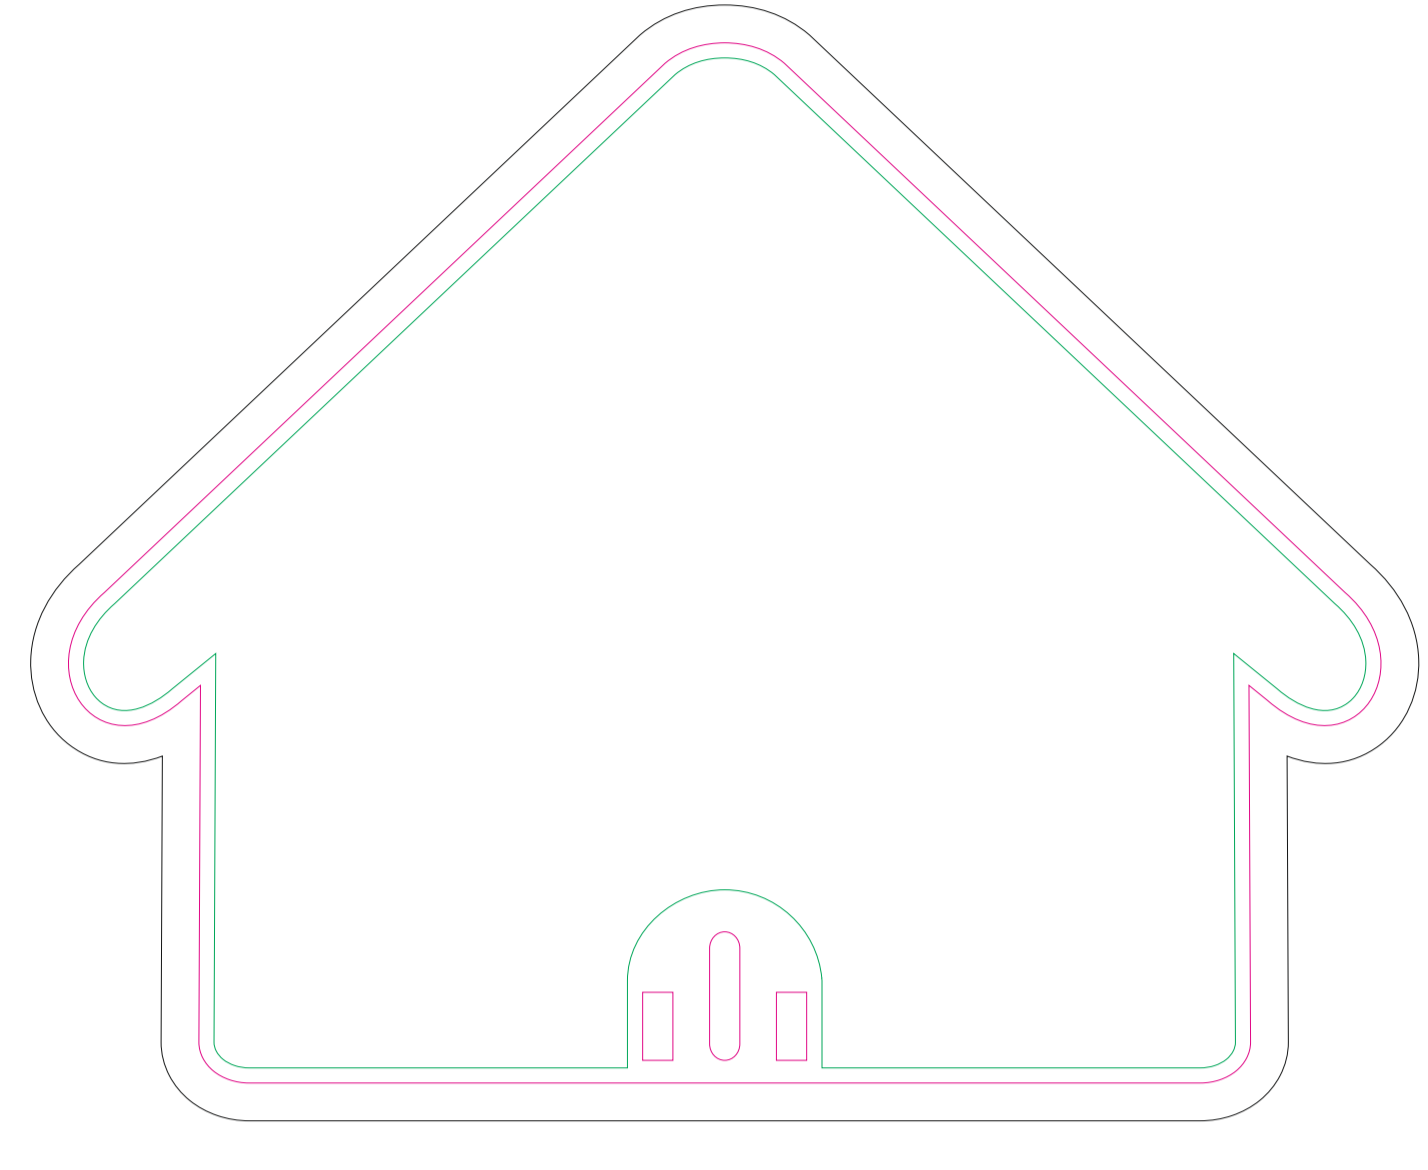

FRONT

BACK

resolution: min. 300 DPI
colours: CMYK
formats: TIFF, PDF, EPS, AI, CDR

- Margin
- Edge of product
- Bleed limit 5-5 mm (background must fill it)

The green line indicates the area all non-background object-texts, logos, etc.
The pink outline the maximum size of graphic visible on the product.
The black line indicates the size of the required graphics including bleed.