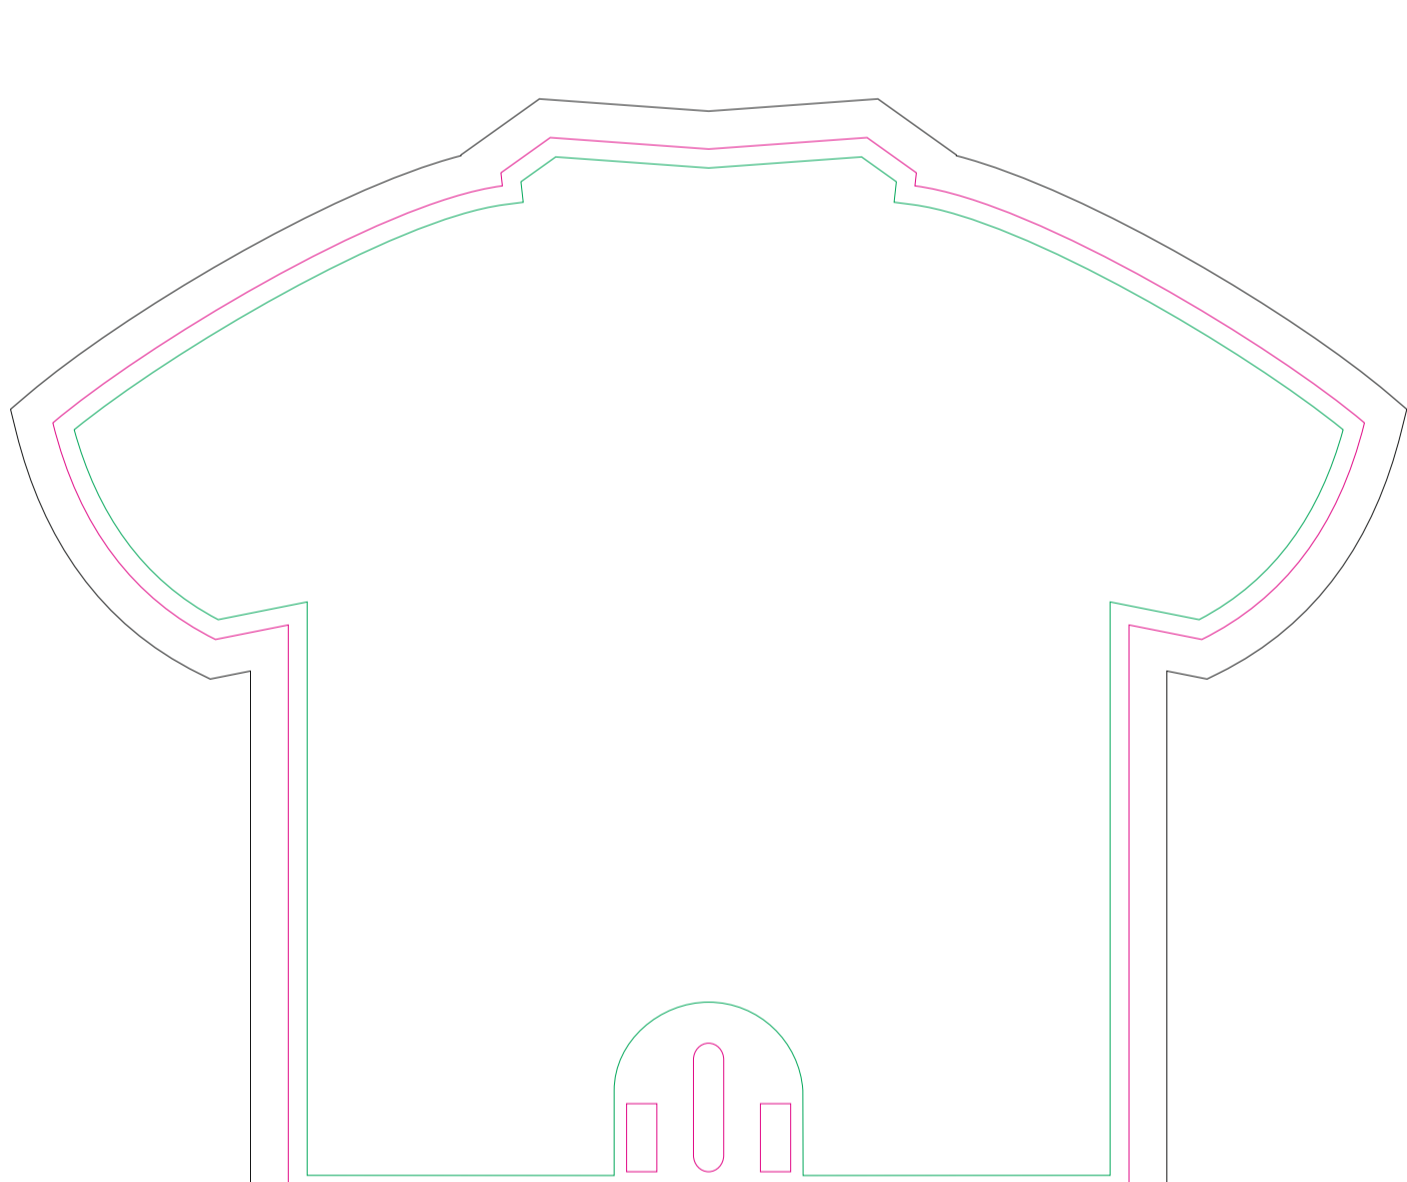

FRONT

BACK

resolution: min. 300 DPI
colours: CMYK
formats: TIFF, PDF, EPS, AI, CDR

- Margin
- Edge of product
- Bleed limit 5-5 mm (background must fill it)

The green line indicates the area all non-background object-texts, logos, etc.
The pink outline the maximum size of graphic visible on the product.
The black line indicates the size of the required graphics including bleed.