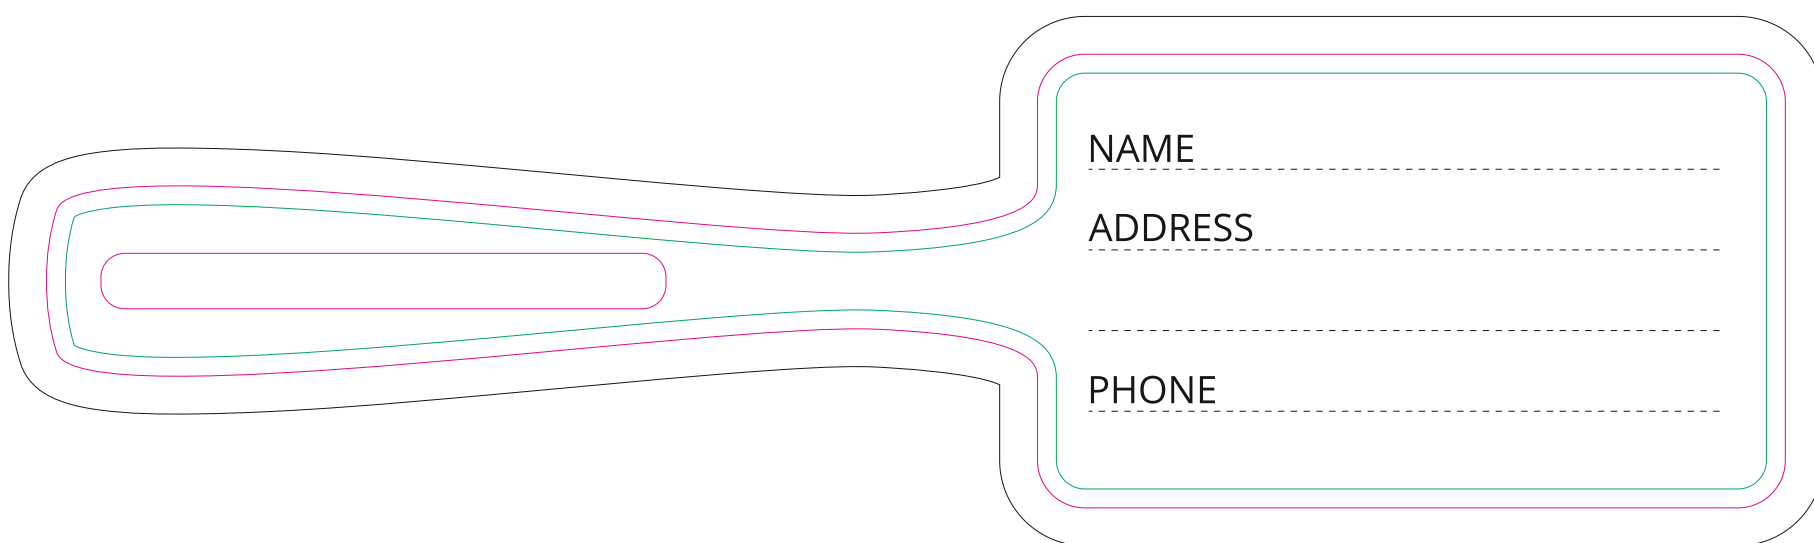

FRONT

BACK

- Margin
- Edge of product
- Bleed limit 5-5 mm (background must fill it)

resolution: min. 300 DPI
colours: CMYK
formats: TIFF, PDF, EPS, AI, CDR

The green line indicates the area all non-background object-texts, logos, etc.
The pink outline the maximum size of graphic visible on the product.
The black line indicates the size of the required graphics including bleed.