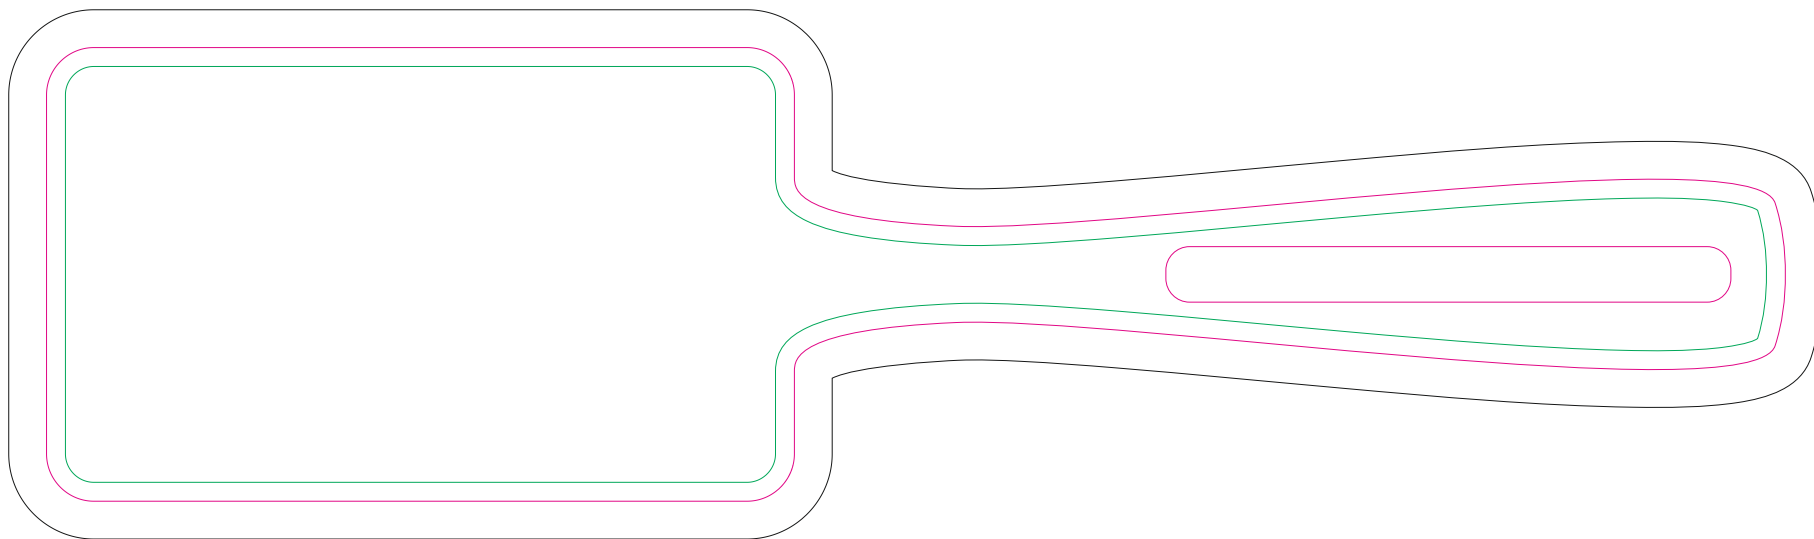

FRONT

BACK

- Margin
- Edge of product
- Bleed limit 5-5 mm (background must fill it)

resolution: min. 300 DPI
colours: CMYK
formats: TIFF, PDF, EPS, AI, CDR

The green line indicates the area all non-background object-texts, logos, etc.
The pink outline the maximum size of graphic visible on the product.
The black line indicates the size of the required graphics including bleed.