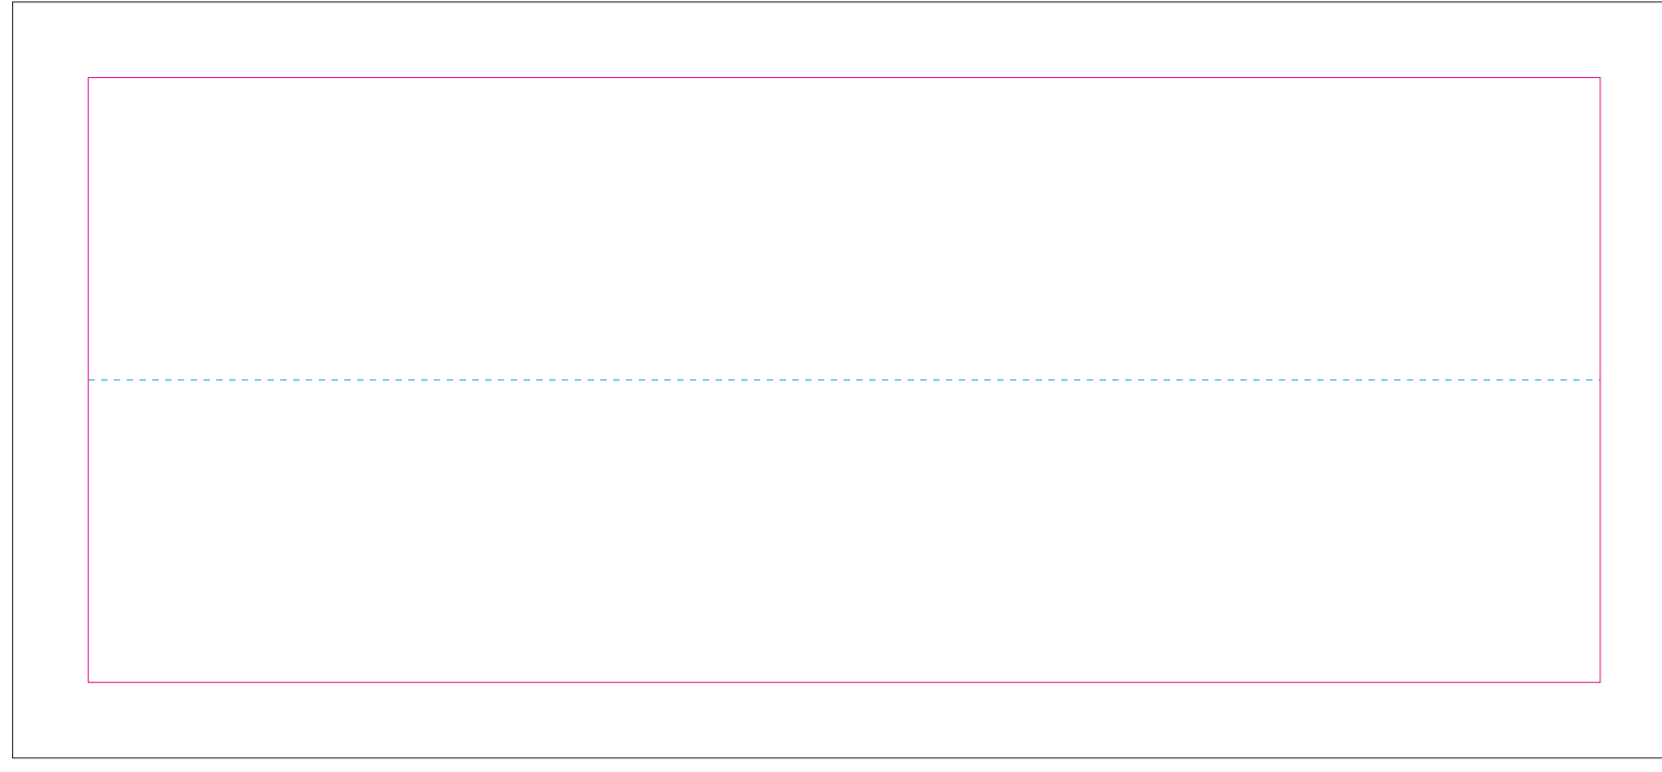

UMBRELLA STRAP

graphics: just background color

— Edge of product
— Bleed limit 10-10 mm (background must fill it)
- - - - - Fold line

UMBRELLA