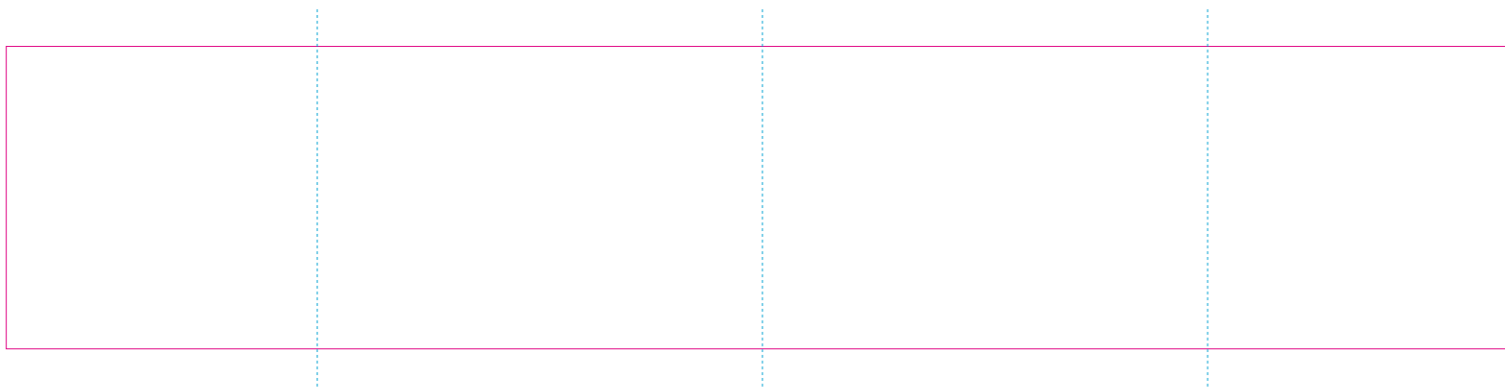

DO

RUV

RS

- Margin
- Edge of product
- Bleed limit 3-3 mm (background must fill it)
- - - - - Fold line

resolution: min. 300 DPI  
colours: CMYK  
formats: TIFF, PDF, EPS, AI, CDR

The green line indicates the area all non-background object-texts, logos, etc.  
The pink outline the maximum size of graphic visible on the product.  
The black line indicates the size of the required graphics including bleed.  
The blue line indicates the folding.