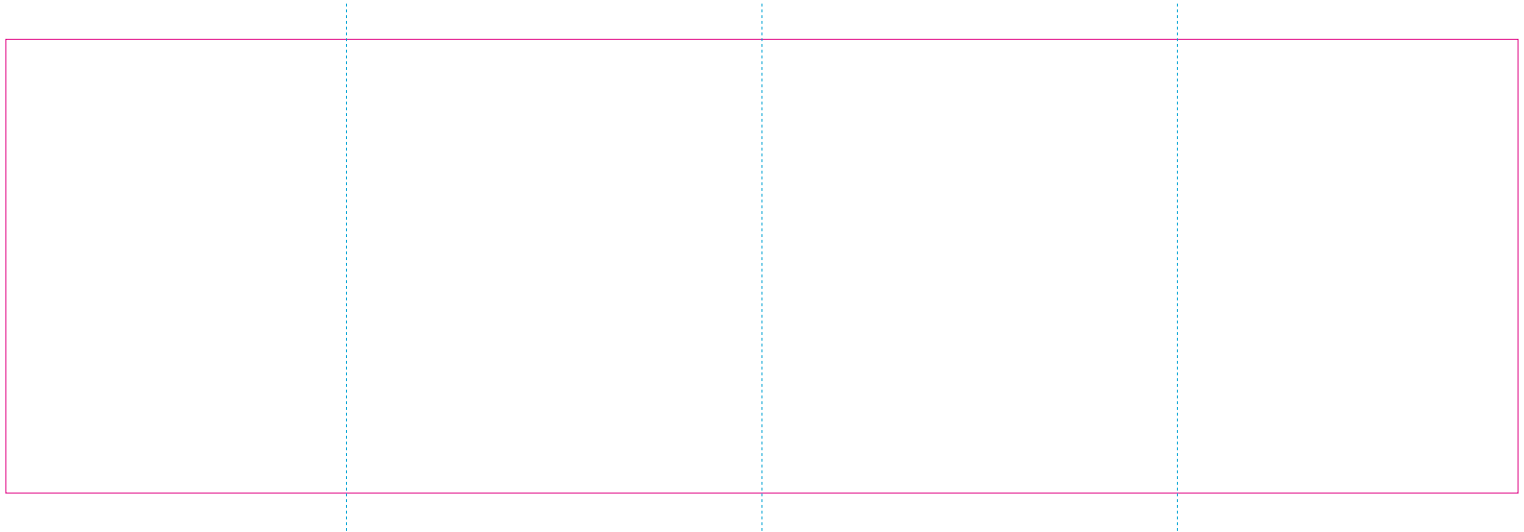

RUV, RS

——— Edge of graphics

----- centerlines

resolution: min. 300 DPI

colours: CMYK

formats: TIFF, PDF, EPS, AI, CDR

The pink outline the maximum size of graphic visible on the product.

The blue dash line indicates the center line of the left, right and middle side of object.