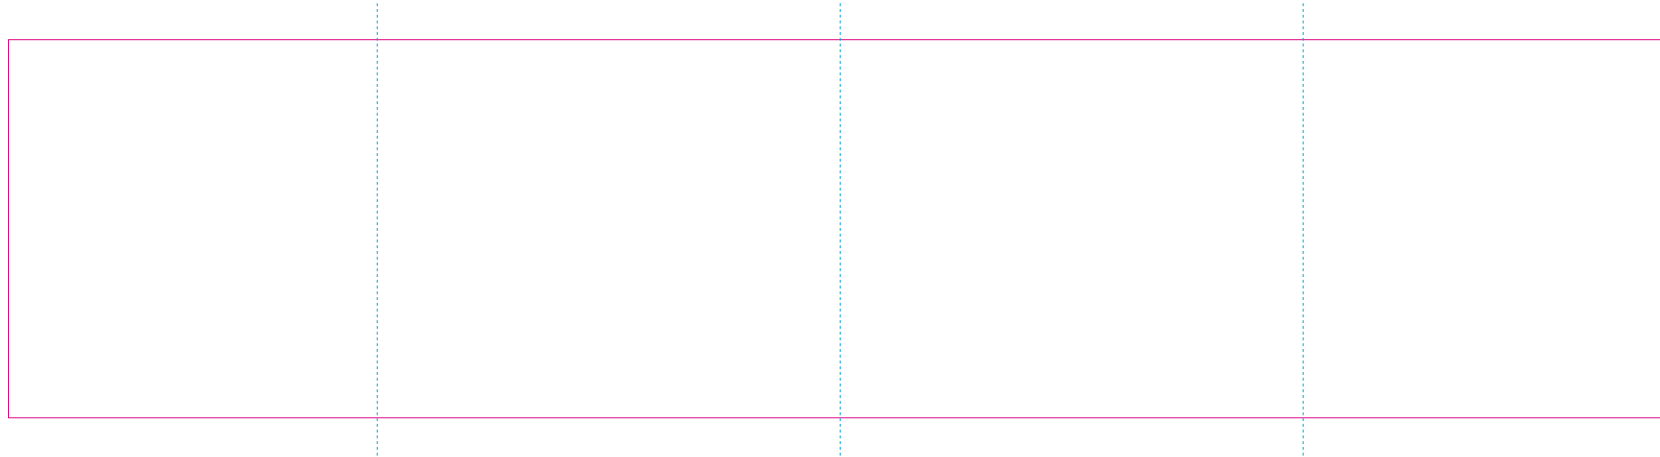

RUV, ER 2

RS

ER 1

— Edge of graphics

- - - centerlines

resolution: min. 300 DPI

colours: CMYK

formats: TIFF, PDF, EPS, AI, CDR

The pink outline the maximum size of graphic visible on the product.

The blue dash line indicates the center line of the left, right and middle side of object.