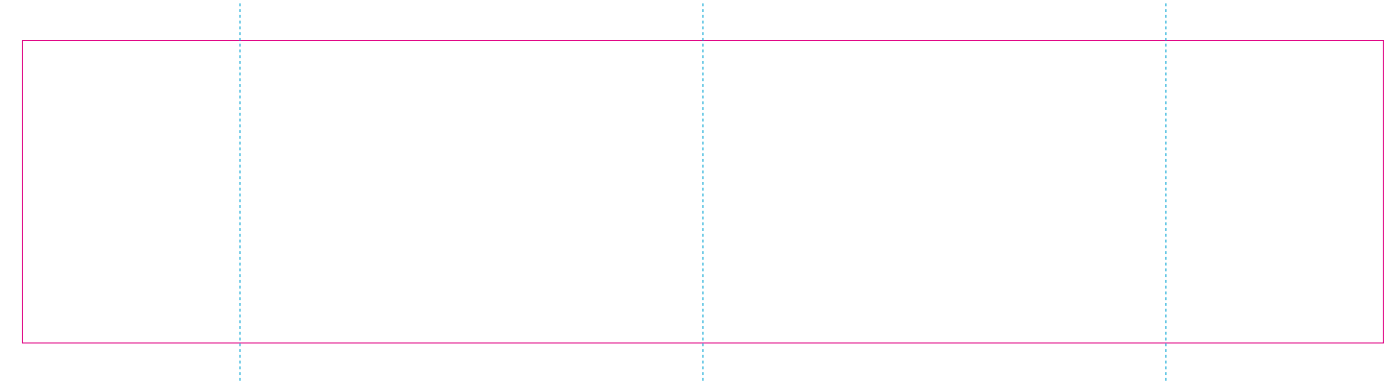

RUV, ER 2

RS

ER 1

— Edge of graphics

- - - centerlines

resolution: min. 300 DPI

colours: CMYK

formats: TIFF, PDF, EPS, AI, CDR

The pink outline the maximum size of graphic visible on the product.

The blue dash line indicates the center line of the left, right and middle side of object.