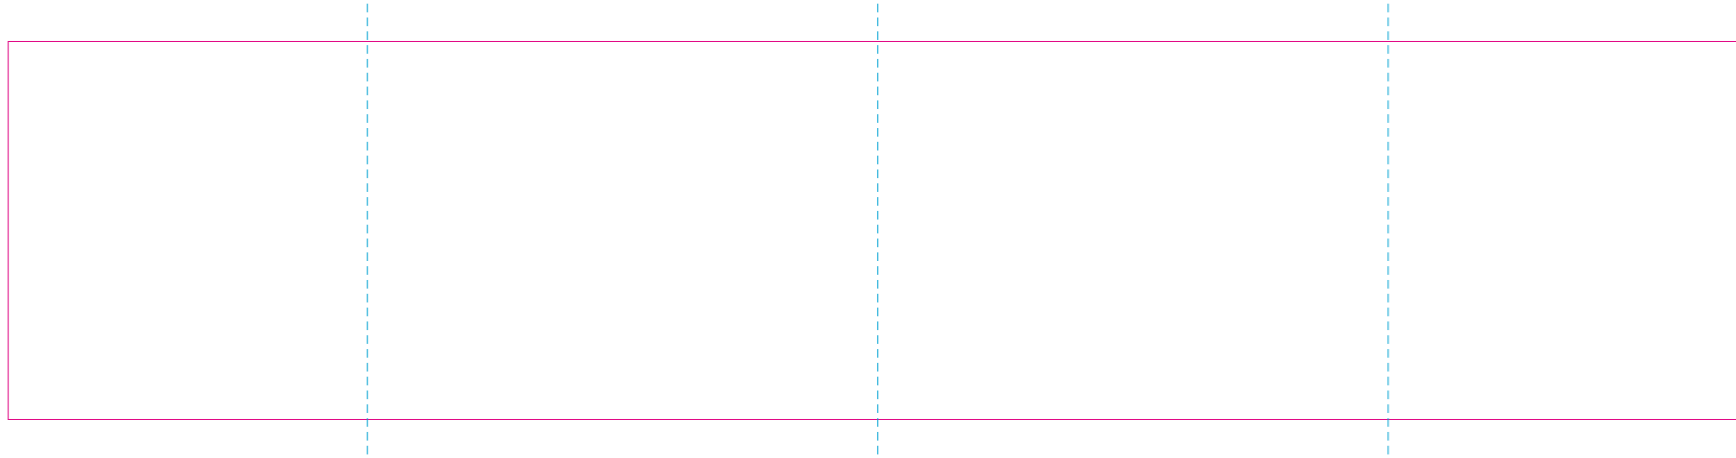

## ER 2, RUV

## ER 1

— Edge of graphics

- - - centerlines

file format: vector

colours: in one color

formats: PDF, EPS, AI, CDR

The pink outline the maximum size of graphic visible on the product.

The blue dash line indicates the center line of the left, right and middle side of object.