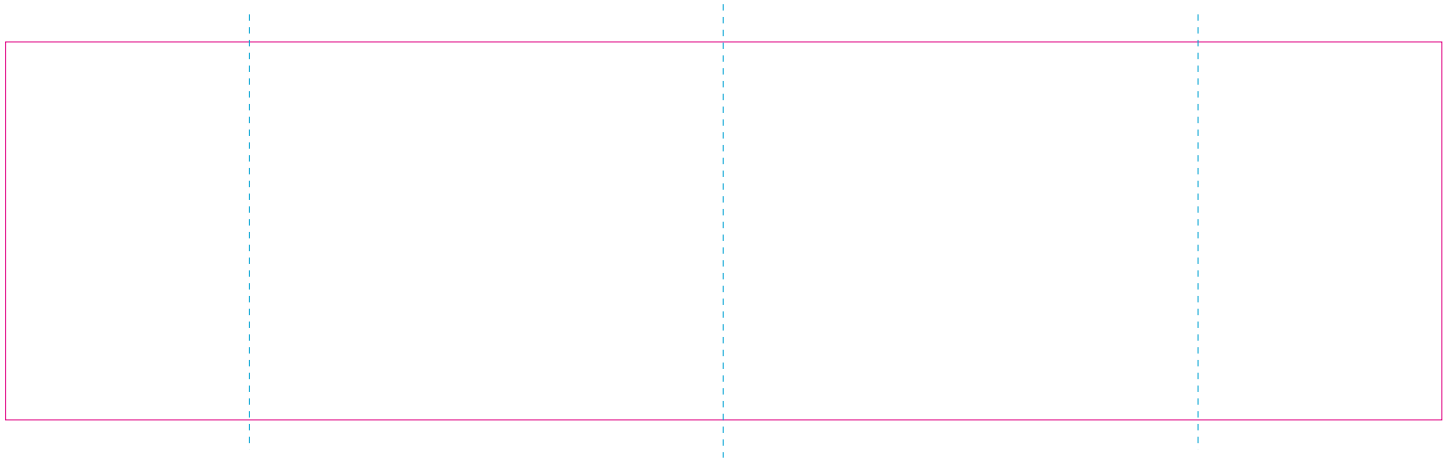

RS, SUM

— Edge of graphic

- - - centerlines

resolution: min. 300 DPI

colours: CMYK

formats: TIFF, PDF, EPS, AI, CDR

The pink outline the maximum size of graphic visible on the product.

The blue dash line indicates the center line of the left, right and middle side of object.