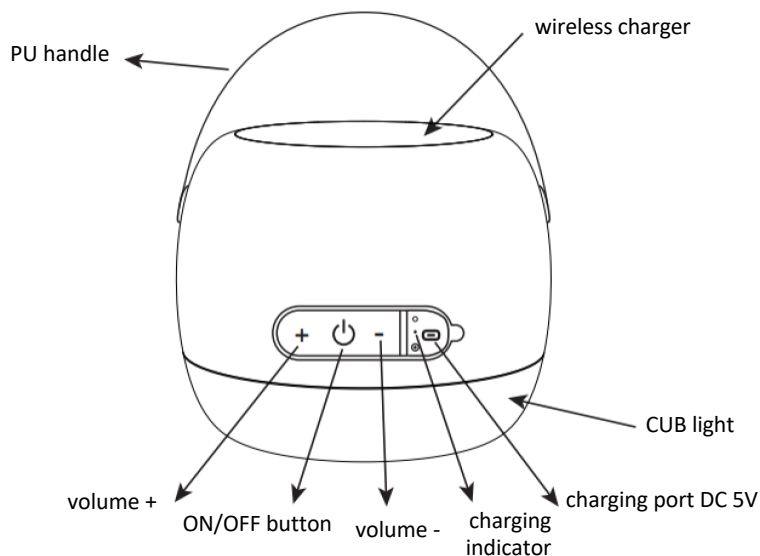

Operation method:

1. Turn on : Long press ON/OFF button
2. Turn off : Long press ON/OFF button
3. CUB light : short press ON/OFF to turn on / turn off
4. Long press " + " : volume up
5. Short press " + " : previous song
6. Long press " _ " : volume down
7. Short press " _ " : next song
8. Charging : red indicator light means in charging, red light turn off means power full