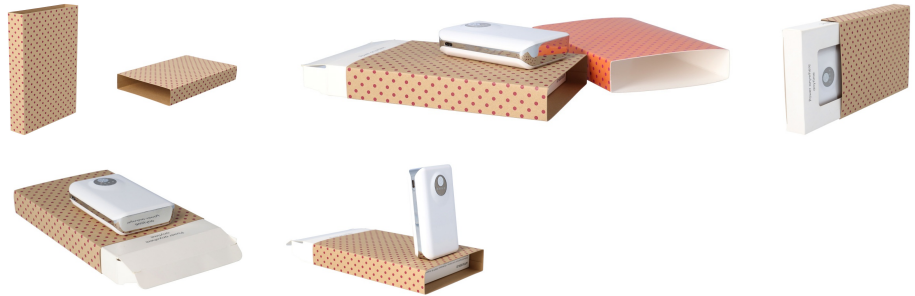

AP713435-00

CreaSleeve Kraft 318 custom kraft paper sleeve

Custom made, full colour printed kraft paper sleeve. MOQ: 50 pcs.

Other colours

Product information

Item number	AP713435-00
Product name	custom kraft paper sleeve
Description	Custom made, full colour printed kraft paper sleeve. MOQ: 50 pcs.
Colour(s)	natural
Size	115×167×25 mm
Material(s)	Paper
Individual product weight	0 g
Country of origin	HU
Tariff number	4911990000
EAN Code	5996425613848

Product specific details

Packing details

Quantity	1 pcs
Export carton dimensions	29 x 17 x 0 cm
Cubage	2.0E-5 m3

Printing info

	<p>Position: I. Whole surface</p> <p>Technology: FP-DG</p> <p>Max. number of colours: No colour</p> <p>Max. size: 296mm x 173mm</p>
--	---