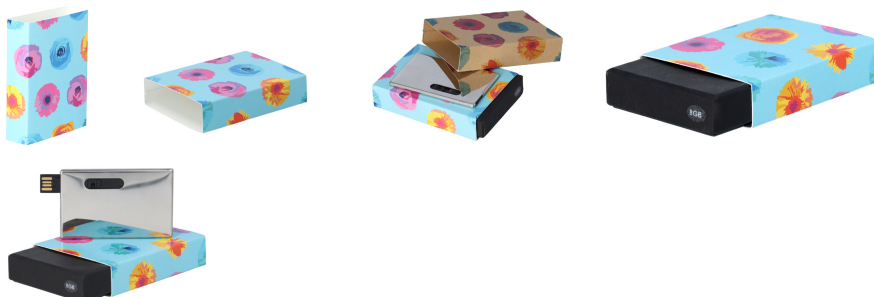

AP713464-01

CreaSleeve 333 custom paper sleeve

Custom made, full colour printed paper sleeve. MOQ: 50 pcs.

Other colours

Product information

Item number	AP713464-01
Product name	custom paper sleeve
Description	Custom made, full colour printed paper sleeve. MOQ: 50 pcs.
Colour(s)	white
Size	68x94x20 mm
Material(s)	Paper
Individual product weight	0 g
Country of origin	HU
Tariff number	4911990000
EAN Code	5996425614135

Product specific details

Packing details

Quantity	1 pcs
Export carton dimensions	19 x 10 x 0 cm
Cubage	1.0E-5 m3

Printing info

	<p>Position: I. Whole surface</p> <p>Technology: FP-DG</p> <p>Max. number of colours: No colour</p> <p>Max. size: 192mm x 100mm</p>
--	---