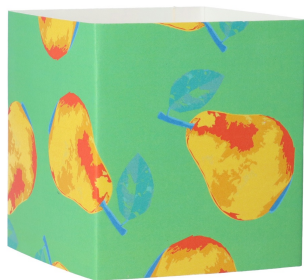

AP713074-01

CreaSleeve 138 custom paper sleeve

Custom made, full colour printed paper sleeve. MOQ: 50 pcs.

**Other colours**

**Product information**

Item number	AP713074-01
Product name	custom paper sleeve
Description	Custom made, full colour printed paper sleeve. MOQ: 50 pcs.
Colour(s)	white
Size	65x70x64 mm
Material(s)	Paper
Individual product weight	0 g
Country of origin	HU
Tariff number	4911990000
EAN Code	5996425610243

**Product specific details**

**Packing details**

Quantity	1 pcs
Export carton dimensions	27 x 7 x 0 cm
Cubage	1.0E-5 m3

**Printing info**

	<p><b>Position:</b> I. Whole surface</p> <p><b>Technology:</b> FP-DG</p> <p><b>Max. number of colours:</b> No colour</p> <p><b>Max. size:</b> 274mm x 76mm</p>
--	--