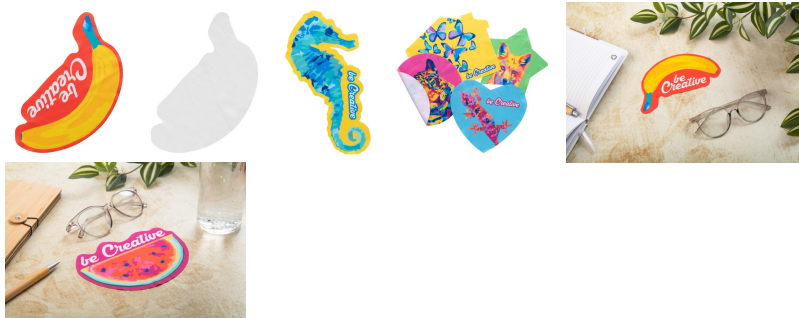

AP716778-E

CreaClean RPET custom glasses cloth, design your custom shape

Custom made RPET microfibre (170 g/m²) cleaning cloth for glasses and screens. Produced in unique shape with sublimation printed design. MOQ: 100 pcs.

Other colours

Product information

Item number	AP716778-E
Product name	custom glasses cloth, design your custom shape
Description	Custom made RPET microfibre (170 g/m ²) cleaning cloth for glasses and screens. Produced in unique shape with sublimation printed design. MOQ: 100 pcs.
Colour(s)	white
Size	200×150 mm
Material(s)	Recycled PET / Microfiber
Individual product weight	7 g
Country of origin	HU
Tariff number	6307909899
EAN Code	5996425864875