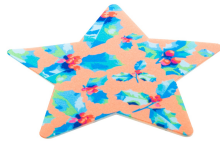

AP716802

CreaFelt Drink Xmas custom RPET felt coaster

Custom made, star-shaped RPET felt Christmas coaster with custom graphics on one side. Price includes sublimation printing. MOQ: 100 pcs.

Other colours

Product information

Item number	AP716802
Product name	custom RPET felt coaster
Description	Custom made, star-shaped RPET felt Christmas coaster with custom graphics on one side. Price includes sublimation printing. MOQ: 100 pcs.
Colour(s)	grey
Size	128×122×3 mm
Material(s)	Recycled PET felt
Individual product weight	0 g
Country of origin	HU
Tariff number	6307909899
EAN Code	5996425873952