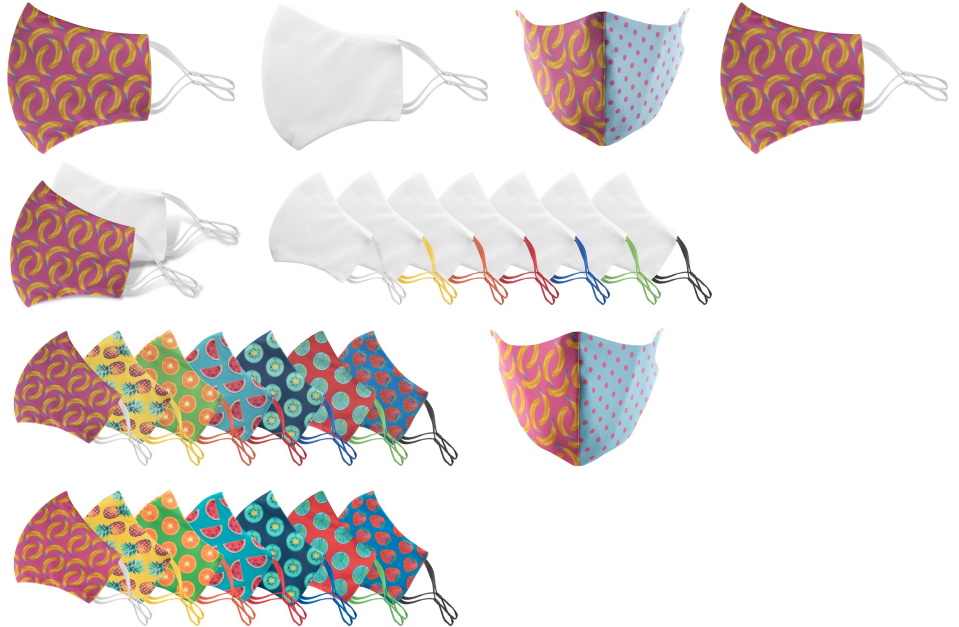

AP718512-01

CreaMask Adjust custom face mask

Custom made, washable and reusable two-layer face mask with adjustable elastic earloops and sublimation printed graphics. In adult size. Made of 100% polyester (140gr/m2) and 100% cotton (140 gr/m2) fabrics. Price includes sublimation printing. MOQ: 50 pc.

**This mask is not personal protective equipment it does not have virus filtering properties, however, covering your face may help to reduce virus transmission to others.**

**Other colours**

**Product information**

Item number	AP718512-01
Product name	custom face mask
Description	Custom made, washable and reusable two-layer face mask with adjustable elastic earloops and sublimation printed graphics. In adult size. Made of 100% polyester (140gr/m2) and 100% cotton (140 gr/m2) fabrics. Price includes sublimation printing. MOQ: 50 pc. <b>This mask is not personal protective equipment it does not have virus filtering properties, however, covering your face may help to reduce virus transmission to others.</b>
Colour(s)	white
Size	210x140 mm
Material(s)	Polyester (140 g/m2) / Cotton (140 g/m2)
Individual product weight	15.5 g
Country of origin	HU
Tariff number	6307909899
EAN Code	5996425496632

**Max. size:**

300mm x 170mm