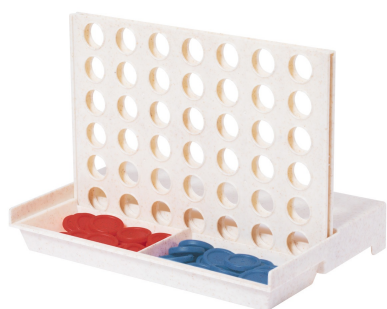

AP733514-00

Cissex board game

Ecological wheat straw plastic board game with foldable vertical board and 42 tokens. During the game players take turns dropping tokens into the board, aiming to align four tokens in a row.

**Other colours**

**Product information**

Item number	AP733514-00
Product name	board game
Description	Ecological wheat straw plastic board game with foldable vertical board and 42 tokens. During the game players take turns dropping tokens into the board, aiming to align four tokens in a row.
Colour(s)	natural
Size	180x125x28 mm
Material(s)	Wheat straw / Plastic
Individual product weight	130 g
Country of origin	CN
Tariff number	9504908000
EAN Code	5996425821922

**Position:**  
I. Top

**Technology:**  
P3

**Max. number of colours:**  
1

**Max. size:**  
60mm x 30mm