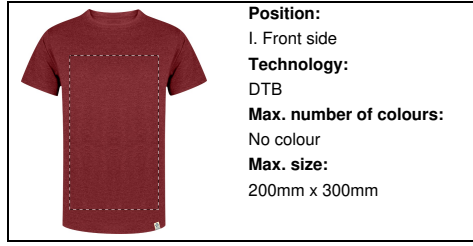

Position:
I. Front side
Technology:
DTB
Max. number of colours:
No colour
Max. size:
200mm x 300mm