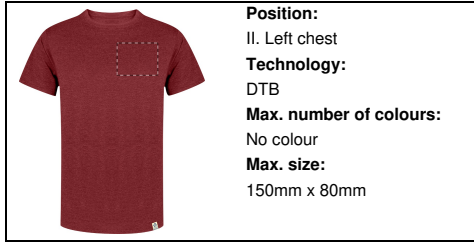

Position:
II. Left chest
Technology:
DTB
Max. number of colours:
No colour
Max. size:
150mm x 80mm