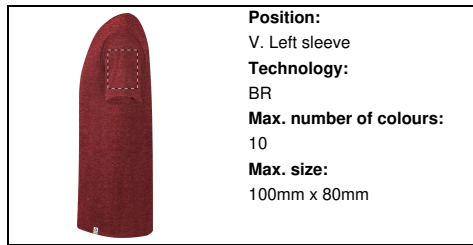

AP735287-05_XL

Bandul T-shirt

Round neck T-shirt in 60% recycled cotton and 40% RPET polyester single jersey fabric, 150 g/m2.

Other colours

Product information

Item number	AP735287-05_XL
Product name	T-shirt
Description	Round neck T-shirt in 60% recycled cotton and 40% RPET polyester single jersey fabric, 150 g/m2.
Colour(s)	red
Material(s)	Recycled cotton (150 g/m2) / Recycled PET polyester
Individual product weight	150 g
Country of origin	BD
Tariff number	6109100010
EAN Code	5996425838777

Position:
VI. Right sleeve
Technology:
S1
Max. number of colours:
6
Max. size:
100mm x 80mm

Position:
VI. Right sleeve
Technology:
DTB
Max. number of colours:
No colour
Max. size:
100mm x 80mm

Position:
VI. Right sleeve
Technology:
BR
Max. number of colours:
10
Max. size:
100mm x 80mm

Position:
V. Left sleeve
Technology:
TB
Max. number of colours:
8
Max. size:
100mm x 80mm

Position:
V. Left sleeve
Technology:
S1
Max. number of colours:
6
Max. size:
100mm x 80mm

Position:
V. Left sleeve
Technology:
DTB
Max. number of colours:
No colour
Max. size:
100mm x 80mm

Position:
V. Left sleeve
Technology:
BR
Max. number of colours:
10
Max. size:
100mm x 80mm

Position:
IV. Back side
Technology:
TB
Max. number of colours:
8
Max. size:
200mm x 300mm

Position:
IV. Back side
Technology:
S1
Max. number of colours:
6
Max. size:
250mm x 350mm