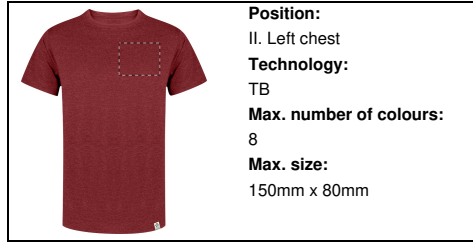

Position:
II. Left chest
Technology:
TB
Max. number of colours:
8
Max. size:
150mm x 80mm