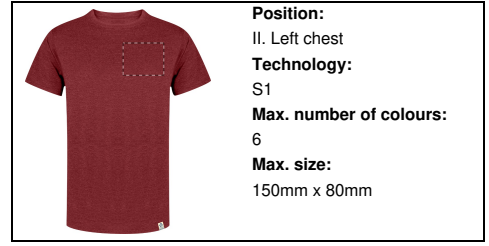

Position:
II. Left chest
Technology:
S1
Max. number of colours:
6
Max. size:
150mm x 80mm