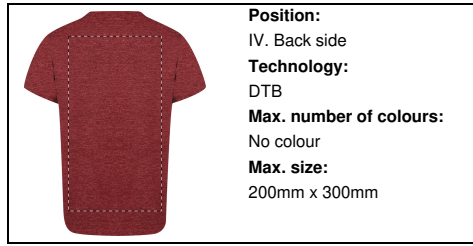

AP735287-05_XL

Bandul T-shirt

Round neck T-shirt in 60% recycled cotton and 40% RPET polyester single jersey fabric, 150 g/m2.

Other colours

Product information

Item number	AP735287-05_XL
Product name	T-shirt
Description	Round neck T-shirt in 60% recycled cotton and 40% RPET polyester single jersey fabric, 150 g/m2.
Colour(s)	red
Material(s)	Recycled cotton (150 g/m2) / Recycled PET polyester
Individual product weight	150 g
Country of origin	BD
Tariff number	6109100010
EAN Code	5996425838777

Position:
VI. Right sleeve
Technology:
S1
Max. number of colours:
6
Max. size:
100mm x 80mm

Position:
VI. Right sleeve
Technology:
DTB
Max. number of colours:
No colour
Max. size:
100mm x 80mm

Position:
VI. Right sleeve
Technology:
BR
Max. number of colours:
10
Max. size:
100mm x 80mm

Position:
V. Left sleeve
Technology:
TB
Max. number of colours:
8
Max. size:
100mm x 80mm

Position:
V. Left sleeve
Technology:
S1
Max. number of colours:
6
Max. size:
100mm x 80mm

Position:
V. Left sleeve
Technology:
DTB
Max. number of colours:
No colour
Max. size:
100mm x 80mm

Position:
V. Left sleeve
Technology:
BR
Max. number of colours:
10
Max. size:
100mm x 80mm

Position:
IV. Back side
Technology:
TB
Max. number of colours:
8
Max. size:
200mm x 300mm

Position:
IV. Back side
Technology:
S1
Max. number of colours:
6
Max. size:
250mm x 350mm