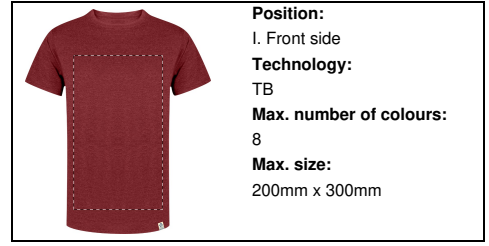

Position:
I. Front side
Technology:
TB
Max. number of colours:
8
Max. size:
200mm x 300mm