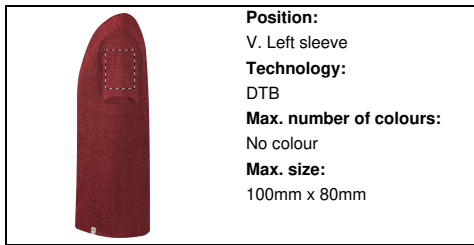

AP735287-05_XL

Bandul T-shirt

Round neck T-shirt in 60% recycled cotton and 40% RPET polyester single jersey fabric, 150 g/m2.

Other colours

Product information

Item number	AP735287-05_XL
Product name	T-shirt
Description	Round neck T-shirt in 60% recycled cotton and 40% RPET polyester single jersey fabric, 150 g/m2.
Colour(s)	red
Material(s)	Recycled cotton (150 g/m2) / Recycled PET polyester
Individual product weight	150 g
Country of origin	BD
Tariff number	6109100010
EAN Code	5996425838777

Product specific details

Packing details

Quantity	100 pcs
Gross weight	16.5 kg
Net weight	15 kg
Export carton dimensions	60 x 33 x 40 cm
Cubage	0.0792 m3

Printing info

Position:
VI. Right sleeve
Technology:
TB
Max. number of colours:
8
Max. size:
100mm x 80mm

Position:
VI. Right sleeve
Technology:
S1
Max. number of colours:
6
Max. size:
100mm x 80mm

Position:
VI. Right sleeve
Technology:
DTB
Max. number of colours:
No colour
Max. size:
100mm x 80mm

Position:
VI. Right sleeve
Technology:
BR
Max. number of colours:
10
Max. size:
100mm x 80mm

Position:
V. Left sleeve
Technology:
TB
Max. number of colours:
8
Max. size:
100mm x 80mm

Position:
V. Left sleeve
Technology:
S1
Max. number of colours:
6
Max. size:
100mm x 80mm

Position:
V. Left sleeve
Technology:
DTB
Max. number of colours:
No colour
Max. size:
100mm x 80mm