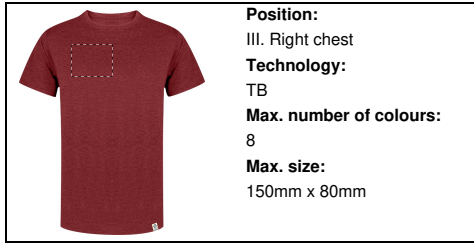

Position:
III. Right chest
Technology:
TB
Max. number of colours:
8
Max. size:
150mm x 80mm