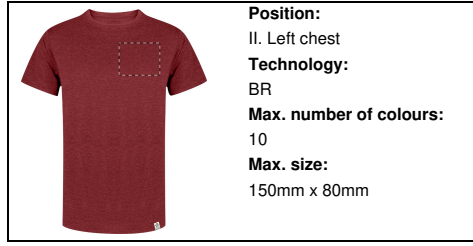

Position:
II. Left chest
Technology:
BR
Max. number of colours:
10
Max. size:
150mm x 80mm