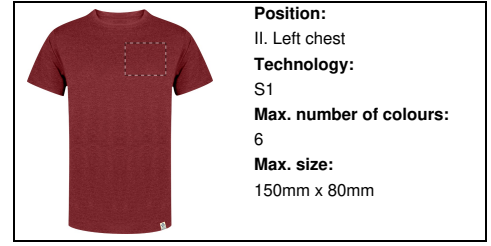

Position:
II. Left chest
Technology:
S1
Max. number of colours:
6
Max. size:
150mm x 80mm