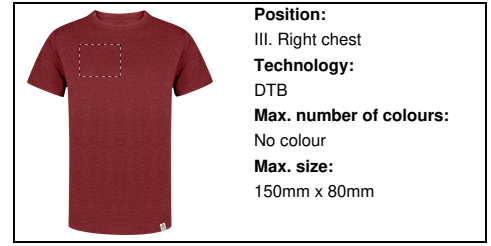

Position:
III. Right chest
Technology:
DTB
Max. number of colours:
No colour
Max. size:
150mm x 80mm