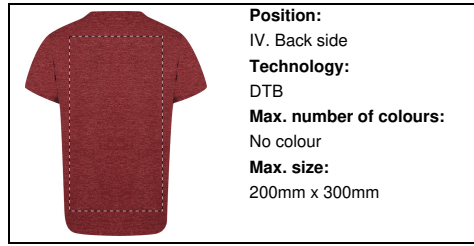

AP735287-05_XXL

Bandul T-shirt

Round neck T-shirt in 60% recycled cotton and 40% RPET polyester single jersey fabric, 150 g/m2.

Other colours

Product information

Item number	AP735287-05_XXL
Product name	T-shirt
Description	Round neck T-shirt in 60% recycled cotton and 40% RPET polyester single jersey fabric, 150 g/m2.
Colour(s)	red
Material(s)	Recycled cotton (150 g/m2) / Recycled PET polyester
Individual product weight	150 g
Country of origin	BD
Tariff number	6109100010
EAN Code	5996425838784

Position:
VI. Right sleeve
Technology:
S1
Max. number of colours:
6
Max. size:
100mm x 80mm

Position:
VI. Right sleeve
Technology:
DTB
Max. number of colours:
No colour
Max. size:
100mm x 80mm

Position:
VI. Right sleeve
Technology:
BR
Max. number of colours:
10
Max. size:
100mm x 80mm

Position:
V. Left sleeve
Technology:
TB
Max. number of colours:
8
Max. size:
100mm x 80mm

Position:
V. Left sleeve
Technology:
S1
Max. number of colours:
6
Max. size:
100mm x 80mm

Position:
V. Left sleeve
Technology:
DTB
Max. number of colours:
No colour
Max. size:
100mm x 80mm

Position:
V. Left sleeve
Technology:
BR
Max. number of colours:
10
Max. size:
100mm x 80mm

Position:
IV. Back side
Technology:
TB
Max. number of colours:
8
Max. size:
200mm x 300mm

Position:
IV. Back side
Technology:
S1
Max. number of colours:
6
Max. size:
250mm x 350mm