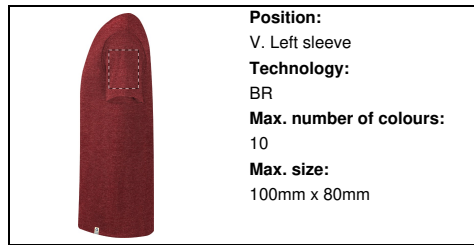

AP735287-05_XXL

Bandul T-shirt

Round neck T-shirt in 60% recycled cotton and 40% RPET polyester single jersey fabric, 150 g/m2.

Other colours

Product information

Item number	AP735287-05_XXL
Product name	T-shirt
Description	Round neck T-shirt in 60% recycled cotton and 40% RPET polyester single jersey fabric, 150 g/m2.
Colour(s)	red
Material(s)	Recycled cotton (150 g/m2) / Recycled PET polyester
Individual product weight	150 g
Country of origin	BD
Tariff number	6109100010
EAN Code	5996425838784

Position:
VI. Right sleeve
Technology:
S1
Max. number of colours:
6
Max. size:
100mm x 80mm

Position:
VI. Right sleeve
Technology:
DTB
Max. number of colours:
No colour
Max. size:
100mm x 80mm

Position:
VI. Right sleeve
Technology:
BR
Max. number of colours:
10
Max. size:
100mm x 80mm

Position:
V. Left sleeve
Technology:
TB
Max. number of colours:
8
Max. size:
100mm x 80mm

Position:
V. Left sleeve
Technology:
S1
Max. number of colours:
6
Max. size:
100mm x 80mm

Position:
V. Left sleeve
Technology:
DTB
Max. number of colours:
No colour
Max. size:
100mm x 80mm

Position:
V. Left sleeve
Technology:
BR
Max. number of colours:
10
Max. size:
100mm x 80mm

Position:
IV. Back side
Technology:
TB
Max. number of colours:
8
Max. size:
200mm x 300mm

Position:
IV. Back side
Technology:
S1
Max. number of colours:
6
Max. size:
250mm x 350mm