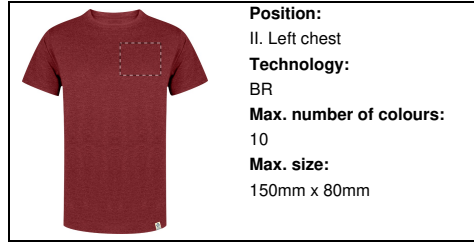

Position:
II. Left chest
Technology:
BR
Max. number of colours:
10
Max. size:
150mm x 80mm