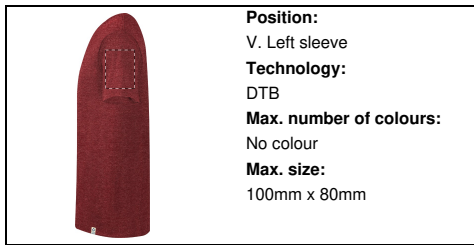

AP735287-05_XXL

Bandul T-shirt

Round neck T-shirt in 60% recycled cotton and 40% RPET polyester single jersey fabric, 150 g/m2.

Other colours

Product information

Item number	AP735287-05_XXL
Product name	T-shirt
Description	Round neck T-shirt in 60% recycled cotton and 40% RPET polyester single jersey fabric, 150 g/m2.
Colour(s)	red
Material(s)	Recycled cotton (150 g/m2) / Recycled PET polyester
Individual product weight	150 g
Country of origin	BD
Tariff number	6109100010
EAN Code	5996425838784

Product specific details

Packing details

Quantity	100 pcs
Gross weight	16.5 kg
Net weight	15 kg
Export carton dimensions	60 x 33 x 40 cm
Cubage	0.0792 m3

Printing info

Position:
VI. Right sleeve
Technology:
TB
Max. number of colours:
8
Max. size:
100mm x 80mm

Position:
VI. Right sleeve
Technology:
S1
Max. number of colours:
6
Max. size:
100mm x 80mm

Position:
VI. Right sleeve
Technology:
DTB
Max. number of colours:
No colour
Max. size:
100mm x 80mm

Position:
VI. Right sleeve
Technology:
BR
Max. number of colours:
10
Max. size:
100mm x 80mm

Position:
V. Left sleeve
Technology:
TB
Max. number of colours:
8
Max. size:
100mm x 80mm

Position:
V. Left sleeve
Technology:
S1
Max. number of colours:
6
Max. size:
100mm x 80mm

Position:
V. Left sleeve
Technology:
DTB
Max. number of colours:
No colour
Max. size:
100mm x 80mm