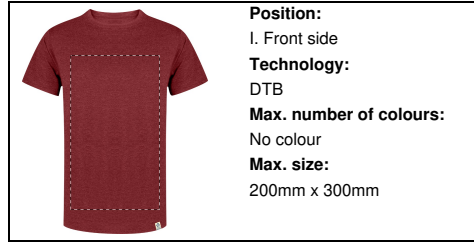

Position:
I. Front side
Technology:
DTB
Max. number of colours:
No colour
Max. size:
200mm x 300mm