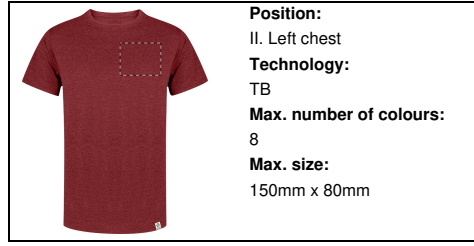

Position:
II. Left chest
Technology:
TB
Max. number of colours:
8
Max. size:
150mm x 80mm