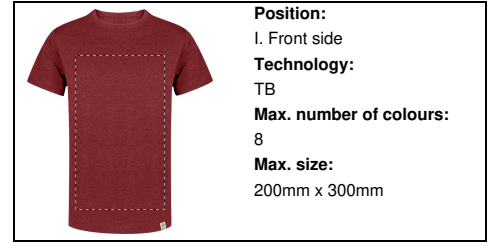

Position:
I. Front side
Technology:
TB
Max. number of colours:
8
Max. size:
200mm x 300mm