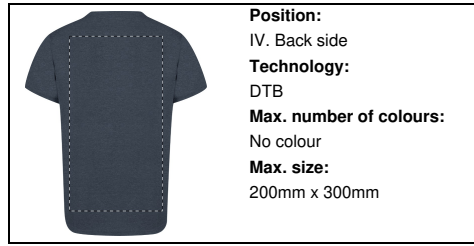

	Position: V. Left sleeve Technology: TB Max. number of colours: 8 Max. size: 100mm x 80mm
--	--------------------------------------------------------------------------------------------------------------------------------------------

	Position: V. Left sleeve Technology: S1 Max. number of colours: 6 Max. size: 100mm x 80mm
--	--------------------------------------------------------------------------------------------------------------------------------------------

Position:
V. Left sleeve
Technology:
DTB
Max. number of colours:
No colour
Max. size:
100mm x 80mm

Position:
V. Left sleeve
Technology:
BR
Max. number of colours:
10
Max. size:
100mm x 80mm

Position:
IV. Back side
Technology:
TB
Max. number of colours:
8
Max. size:
200mm x 300mm

Position:
IV. Back side
Technology:
S1
Max. number of colours:
6
Max. size:
250mm x 350mm

Position:
IV. Back side
Technology:
DTB
Max. number of colours:
No colour
Max. size:
200mm x 300mm

Position:
IV. Back side
Technology:
BR
Max. number of colours:
10
Max. size:
200mm x 120mm