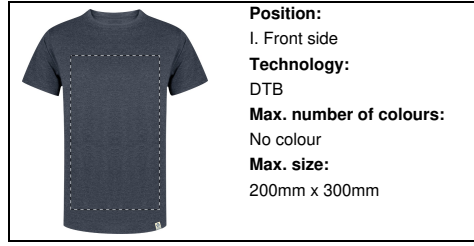

Position:
I. Front side
Technology:
DTB
Max. number of colours:
No colour
Max. size:
200mm x 300mm