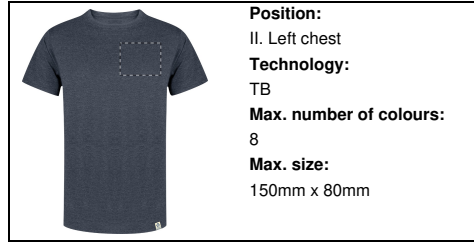

Position:
II. Left chest
Technology:
TB
Max. number of colours:
8
Max. size:
150mm x 80mm