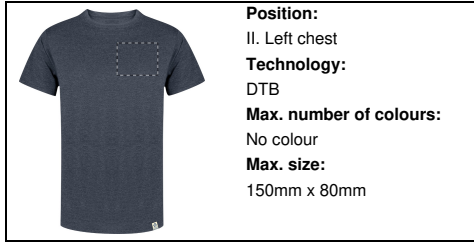

Position:
II. Left chest
Technology:
DTB
Max. number of colours:
No colour
Max. size:
150mm x 80mm