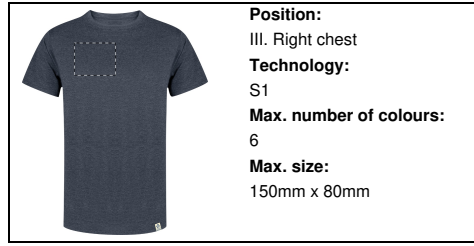

Position:
III. Right chest
Technology:
S1
Max. number of colours:
6
Max. size:
150mm x 80mm