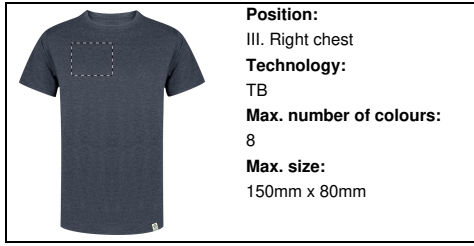

	Position: V. Left sleeve Technology: TB Max. number of colours: 8 Max. size: 100mm x 80mm
--	--------------------------------------------------------------------------------------------------------------------------------------------

	Position: V. Left sleeve Technology: S1 Max. number of colours: 6 Max. size: 100mm x 80mm
--	--------------------------------------------------------------------------------------------------------------------------------------------

Position:
V. Left sleeve
Technology:
DTB
Max. number of colours:
No colour
Max. size:
100mm x 80mm

Position:
V. Left sleeve
Technology:
BR
Max. number of colours:
10
Max. size:
100mm x 80mm

Position:
IV. Back side
Technology:
TB
Max. number of colours:
8
Max. size:
200mm x 300mm

Position:
IV. Back side
Technology:
S1
Max. number of colours:
6
Max. size:
250mm x 350mm

Position:
IV. Back side
Technology:
DTB
Max. number of colours:
No colour
Max. size:
200mm x 300mm

Position:
IV. Back side
Technology:
BR
Max. number of colours:
10
Max. size:
200mm x 120mm