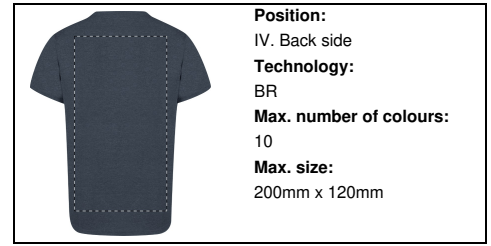

	Position: V. Left sleeve Technology: TB Max. number of colours: 8 Max. size: 100mm x 80mm
--	--------------------------------------------------------------------------------------------------------------------------------------------

	Position: V. Left sleeve Technology: S1 Max. number of colours: 6 Max. size: 100mm x 80mm
--	--------------------------------------------------------------------------------------------------------------------------------------------

Position:
V. Left sleeve
Technology:
DTB
Max. number of colours:
No colour
Max. size:
100mm x 80mm

Position:
V. Left sleeve
Technology:
BR
Max. number of colours:
10
Max. size:
100mm x 80mm

Position:
IV. Back side
Technology:
TB
Max. number of colours:
8
Max. size:
200mm x 300mm

Position:
IV. Back side
Technology:
S1
Max. number of colours:
6
Max. size:
250mm x 350mm

Position:
IV. Back side
Technology:
DTB
Max. number of colours:
No colour
Max. size:
200mm x 300mm

Position:
IV. Back side
Technology:
BR
Max. number of colours:
10
Max. size:
200mm x 120mm