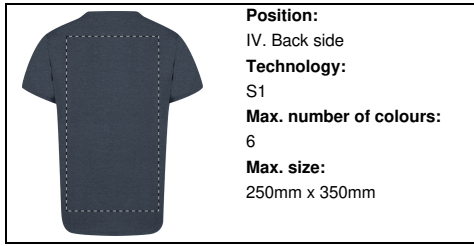

	Position: VI. Right sleeve Technology: BR Max. number of colours: 10 Max. size: 100mm x 80mm
--	-----------------------------------------------------------------------------------------------------------------------------------------------

	Position: V. Left sleeve Technology: TB Max. number of colours: 8 Max. size: 100mm x 80mm
--	--------------------------------------------------------------------------------------------------------------------------------------------

	Position: V. Left sleeve Technology: S1 Max. number of colours: 6 Max. size: 100mm x 80mm
--	--------------------------------------------------------------------------------------------------------------------------------------------

Position:
V. Left sleeve
Technology:
DTB
Max. number of colours:
No colour
Max. size:
100mm x 80mm

Position:
V. Left sleeve
Technology:
BR
Max. number of colours:
10
Max. size:
100mm x 80mm

Position:
IV. Back side
Technology:
TB
Max. number of colours:
8
Max. size:
200mm x 300mm