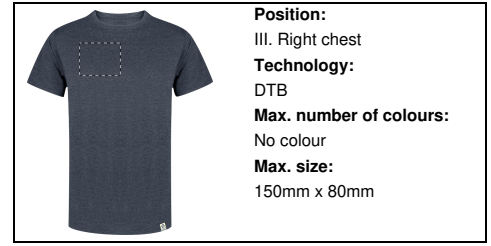

Position:
III. Right chest
Technology:
DTB
Max. number of colours:
No colour
Max. size:
150mm x 80mm