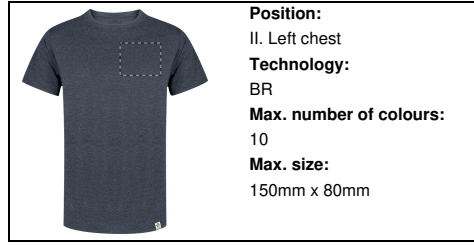

Position:
II. Left chest
Technology:
BR
Max. number of colours:
10
Max. size:
150mm x 80mm