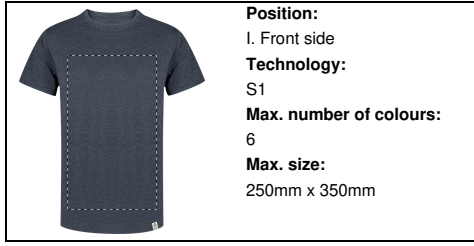

Position:
I. Front side
Technology:
S1
Max. number of colours:
6
Max. size:
250mm x 350mm