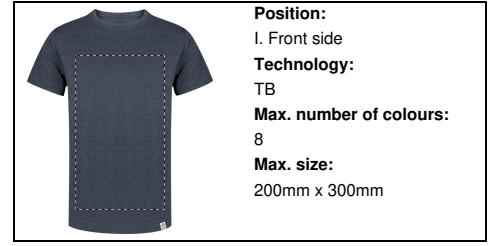

Position:
I. Front side
Technology:
TB
Max. number of colours:
8
Max. size:
200mm x 300mm