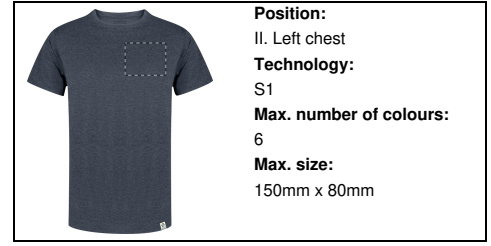

Position:
II. Left chest
Technology:
S1
Max. number of colours:
6
Max. size:
150mm x 80mm