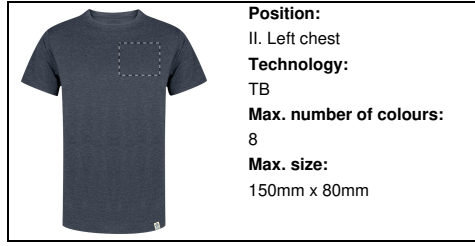

Position:
II. Left chest
Technology:
TB
Max. number of colours:
8
Max. size:
150mm x 80mm