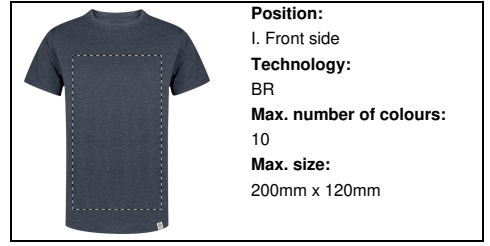

Position:
I. Front side
Technology:
BR
Max. number of colours:
10
Max. size:
200mm x 120mm