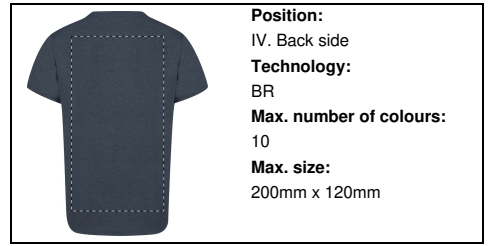

Position:
IV. Back side
Technology:
BR
Max. number of colours:
10
Max. size:
200mm x 120mm