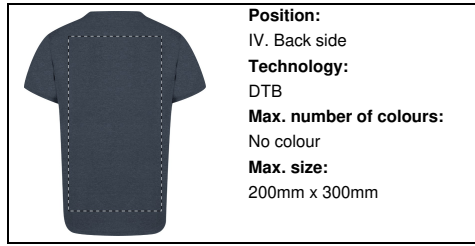

AP735287-06A_XL

Bandul T-shirt

Round neck T-shirt in 60% recycled cotton and 40% RPET polyester single jersey fabric, 150 g/m2.

Other colours

Product information

Item number	AP735287-06A_XL
Product name	T-shirt
Description	Round neck T-shirt in 60% recycled cotton and 40% RPET polyester single jersey fabric, 150 g/m2.
Colour(s)	dark blue
Material(s)	Recycled cotton (150 g/m2) / Recycled PET polyester
Individual product weight	150 g
Country of origin	BD
Tariff number	6109100010
EAN Code	5996425838890

Position:
VI. Right sleeve
Technology:
S1
Max. number of colours:
6
Max. size:
100mm x 80mm

Position:
VI. Right sleeve
Technology:
DTB
Max. number of colours:
No colour
Max. size:
100mm x 80mm

Position:
VI. Right sleeve
Technology:
BR
Max. number of colours:
10
Max. size:
100mm x 80mm

Position:
V. Left sleeve
Technology:
TB
Max. number of colours:
8
Max. size:
100mm x 80mm

Position:
V. Left sleeve
Technology:
S1
Max. number of colours:
6
Max. size:
100mm x 80mm

Position:
V. Left sleeve
Technology:
DTB
Max. number of colours:
No colour
Max. size:
100mm x 80mm

Position:
V. Left sleeve
Technology:
BR
Max. number of colours:
10
Max. size:
100mm x 80mm

Position:
IV. Back side
Technology:
TB
Max. number of colours:
8
Max. size:
200mm x 300mm

Position:
IV. Back side
Technology:
S1
Max. number of colours:
6
Max. size:
250mm x 350mm