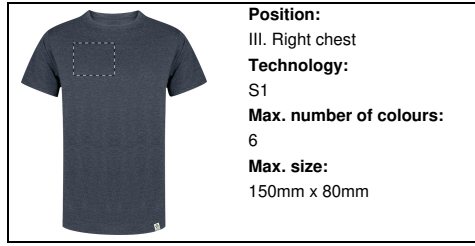

Position:
III. Right chest
Technology:
S1
Max. number of colours:
6
Max. size:
150mm x 80mm