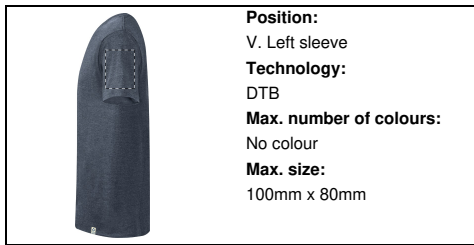

AP735287-06A_XL

Bandul T-shirt

Round neck T-shirt in 60% recycled cotton and 40% RPET polyester single jersey fabric, 150 g/m2.

Other colours

Product information

Item number	AP735287-06A_XL
Product name	T-shirt
Description	Round neck T-shirt in 60% recycled cotton and 40% RPET polyester single jersey fabric, 150 g/m2.
Colour(s)	dark blue
Material(s)	Recycled cotton (150 g/m2) / Recycled PET polyester
Individual product weight	150 g
Country of origin	BD
Tariff number	6109100010
EAN Code	5996425838890

Position:
VI. Right sleeve
Technology:
S1
Max. number of colours:
6
Max. size:
100mm x 80mm

Position:
VI. Right sleeve
Technology:
DTB
Max. number of colours:
No colour
Max. size:
100mm x 80mm

Position:
VI. Right sleeve
Technology:
BR
Max. number of colours:
10
Max. size:
100mm x 80mm

Position:
V. Left sleeve
Technology:
TB
Max. number of colours:
8
Max. size:
100mm x 80mm

Position:
V. Left sleeve
Technology:
S1
Max. number of colours:
6
Max. size:
100mm x 80mm

Position:
V. Left sleeve
Technology:
DTB
Max. number of colours:
No colour
Max. size:
100mm x 80mm

Position:
V. Left sleeve
Technology:
BR
Max. number of colours:
10
Max. size:
100mm x 80mm

Position:
IV. Back side
Technology:
TB
Max. number of colours:
8
Max. size:
200mm x 300mm

Position:
IV. Back side
Technology:
S1
Max. number of colours:
6
Max. size:
250mm x 350mm