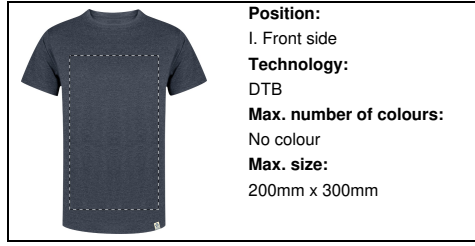

Position:
I. Front side
Technology:
DTB
Max. number of colours:
No colour
Max. size:
200mm x 300mm