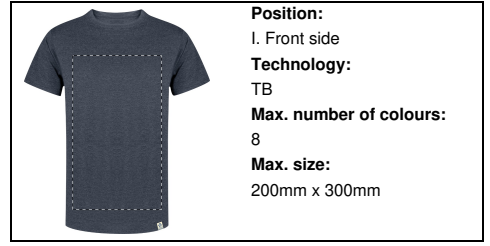

Position:
I. Front side
Technology:
TB
Max. number of colours:
8
Max. size:
200mm x 300mm