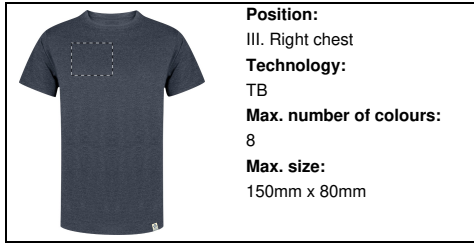

Position:
III. Right chest
Technology:
TB
Max. number of colours:
8
Max. size:
150mm x 80mm