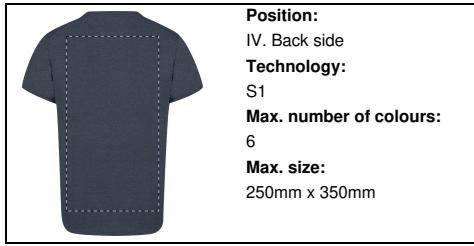

AP735287-06A_XL

Bandul T-shirt

Round neck T-shirt in 60% recycled cotton and 40% RPET polyester single jersey fabric, 150 g/m2.

Other colours

Product information

Item number	AP735287-06A_XL
Product name	T-shirt
Description	Round neck T-shirt in 60% recycled cotton and 40% RPET polyester single jersey fabric, 150 g/m2.
Colour(s)	dark blue
Material(s)	Recycled cotton (150 g/m2) / Recycled PET polyester
Individual product weight	150 g
Country of origin	BD
Tariff number	6109100010
EAN Code	5996425838890

Position:
VI. Right sleeve
Technology:
S1
Max. number of colours:
6
Max. size:
100mm x 80mm

Position:
VI. Right sleeve
Technology:
DTB
Max. number of colours:
No colour
Max. size:
100mm x 80mm

Position:
VI. Right sleeve
Technology:
BR
Max. number of colours:
10
Max. size:
100mm x 80mm

Position:
V. Left sleeve
Technology:
TB
Max. number of colours:
8
Max. size:
100mm x 80mm

Position:
V. Left sleeve
Technology:
S1
Max. number of colours:
6
Max. size:
100mm x 80mm

Position:
V. Left sleeve
Technology:
DTB
Max. number of colours:
No colour
Max. size:
100mm x 80mm

Position:
V. Left sleeve
Technology:
BR
Max. number of colours:
10
Max. size:
100mm x 80mm

Position:
IV. Back side
Technology:
TB
Max. number of colours:
8
Max. size:
200mm x 300mm

Position:
IV. Back side
Technology:
S1
Max. number of colours:
6
Max. size:
250mm x 350mm