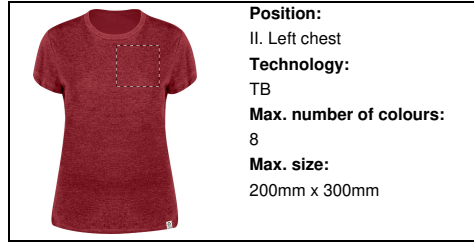

Position:
II. Left chest
Technology:
TB
Max. number of colours:
8
Max. size:
200mm x 300mm