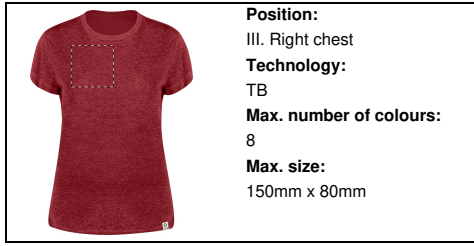

Position:
III. Right chest
Technology:
TB
Max. number of colours:
8
Max. size:
150mm x 80mm