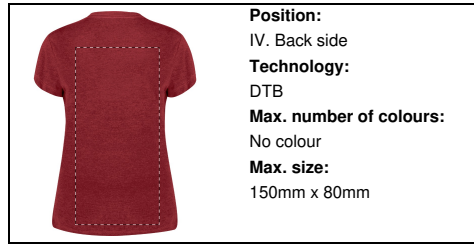

AP735288-05_L

Bandul women T-shirt

Round neck T-shirt for women in 60% recycled cotton and 40% RPET polyester single jersey fabric, 150 g/m2.

Other colours

Product information

Item number	AP735288-05_L
Product name	women T-shirt
Description	Round neck T-shirt for women in 60% recycled cotton and 40% RPET polyester single jersey fabric, 150 g/m2.
Colour(s)	red
Material(s)	Recycled cotton (150 g/m2) / Recycled PET polyester
Individual product weight	118 g
Country of origin	BD
Tariff number	6109100010
EAN Code	5996425839040

Position:
VI. Right sleeve
Technology:
S1
Max. number of colours:
6
Max. size:
80mm x 50mm

Position:
VI. Right sleeve
Technology:
DTB
Max. number of colours:
No colour
Max. size:
80mm x 50mm

Position:
VI. Right sleeve
Technology:
BR
Max. number of colours:
10
Max. size:
80mm x 50mm

Position:
V. Left sleeve
Technology:
TB
Max. number of colours:
8
Max. size:
80mm x 50mm

Position:
V. Left sleeve
Technology:
S1
Max. number of colours:
6
Max. size:
80mm x 50mm

Position:
V. Left sleeve
Technology:
DTB
Max. number of colours:
No colour
Max. size:
80mm x 50mm

Position:
V. Left sleeve
Technology:
BR
Max. number of colours:
10
Max. size:
80mm x 50mm

Position:
IV. Back side
Technology:
TB
Max. number of colours:
8
Max. size:
150mm x 80mm

Position:
IV. Back side
Technology:
S1
Max. number of colours:
6
Max. size:
150mm x 80mm