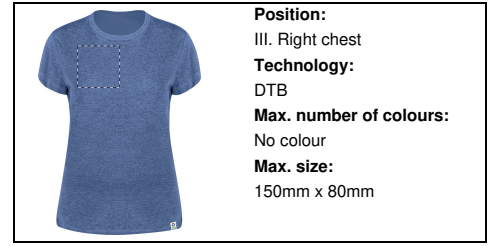

Position:
III. Right chest
Technology:
DTB
Max. number of colours:
No colour
Max. size:
150mm x 80mm