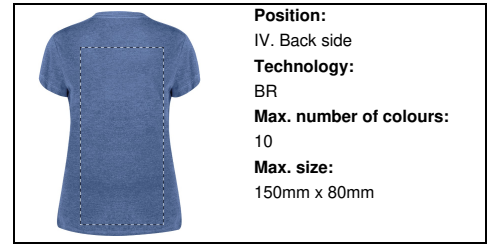

Position:
IV. Back side
Technology:
BR
Max. number of colours:
10
Max. size:
150mm x 80mm