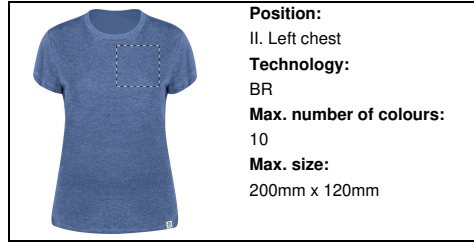

Position:
II. Left chest
Technology:
BR
Max. number of colours:
10
Max. size:
200mm x 120mm