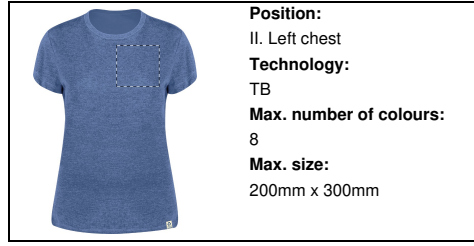

Position:
II. Left chest
Technology:
TB
Max. number of colours:
8
Max. size:
200mm x 300mm