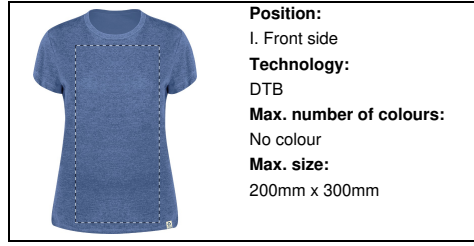

Position:
I. Front side
Technology:
DTB
Max. number of colours:
No colour
Max. size:
200mm x 300mm