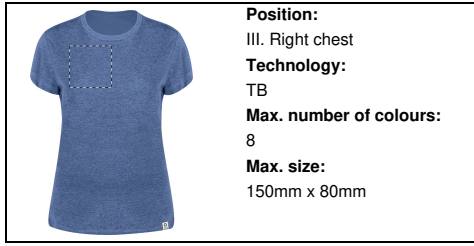

Position:
III. Right chest
Technology:
TB
Max. number of colours:
8
Max. size:
150mm x 80mm