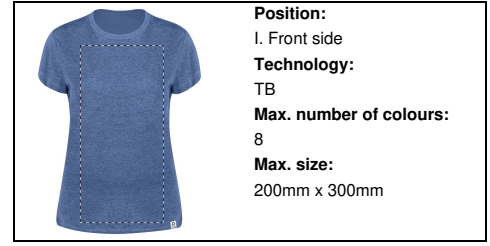

Position:
I. Front side
Technology:
TB
Max. number of colours:
8
Max. size:
200mm x 300mm