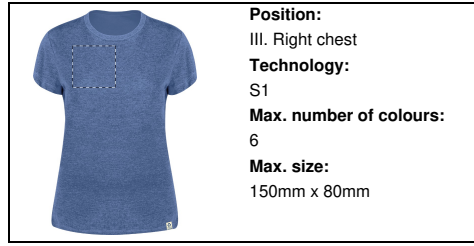

Position:
III. Right chest
Technology:
S1
Max. number of colours:
6
Max. size:
150mm x 80mm