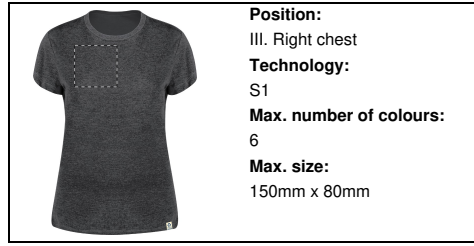

Position:
III. Right chest
Technology:
S1
Max. number of colours:
6
Max. size:
150mm x 80mm