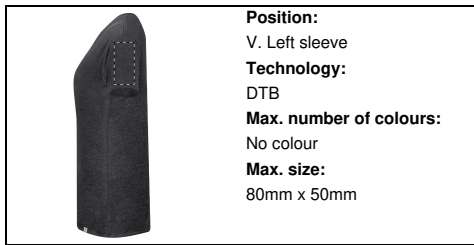

AP735288-10\_L

Bandul women T-shirt

Round neck T-shirt for women in 60% recycled cotton and 40% RPET polyester single jersey fabric, 150 g/m2.

Other colours

Product information

Item number	AP735288-10_L
Product name	women T-shirt
Description	Round neck T-shirt for women in 60% recycled cotton and 40% RPET polyester single jersey fabric, 150 g/m2.
Colour(s)	black
Material(s)	Recycled cotton (150 g/m2) / Recycled PET polyester
Individual product weight	118 g
Country of origin	BD
Tariff number	6109100010
EAN Code	5996425839194

**Position:**  
VI. Right sleeve  
**Technology:**  
S1  
**Max. number of colours:**  
6  
**Max. size:**  
80mm x 50mm

**Position:**  
VI. Right sleeve  
**Technology:**  
DTB  
**Max. number of colours:**  
No colour  
**Max. size:**  
80mm x 50mm

**Position:**  
VI. Right sleeve  
**Technology:**  
BR  
**Max. number of colours:**  
10  
**Max. size:**  
80mm x 50mm

**Position:**  
V. Left sleeve  
**Technology:**  
TB  
**Max. number of colours:**  
8  
**Max. size:**  
80mm x 50mm

**Position:**  
V. Left sleeve  
**Technology:**  
S1  
**Max. number of colours:**  
6  
**Max. size:**  
80mm x 50mm

**Position:**  
V. Left sleeve  
**Technology:**  
DTB  
**Max. number of colours:**  
No colour  
**Max. size:**  
80mm x 50mm