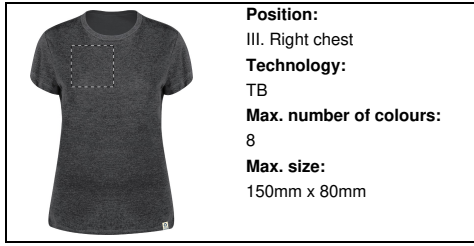

Position:
III. Right chest
Technology:
TB
Max. number of colours:
8
Max. size:
150mm x 80mm