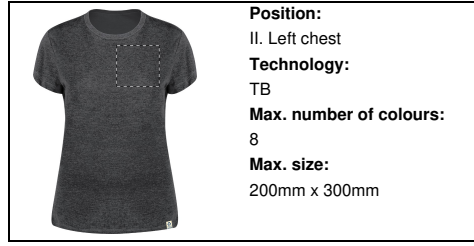

Position:
II. Left chest
Technology:
TB
Max. number of colours:
8
Max. size:
200mm x 300mm