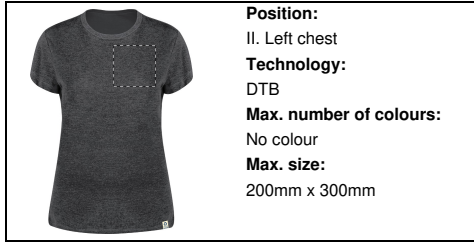

Position:
II. Left chest
Technology:
DTB
Max. number of colours:
No colour
Max. size:
200mm x 300mm