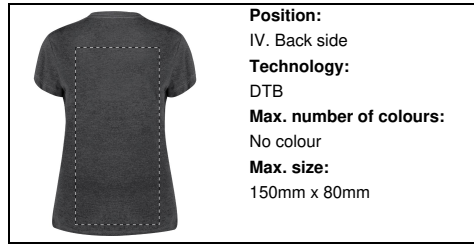

Position:
IV. Back side
Technology:
DTB
Max. number of colours:
No colour
Max. size:
150mm x 80mm