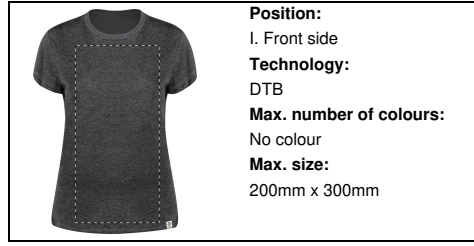

Position:
I. Front side
Technology:
DTB
Max. number of colours:
No colour
Max. size:
200mm x 300mm