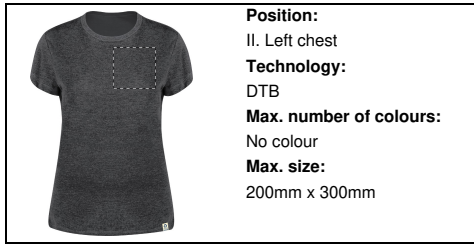

Position:
II. Left chest
Technology:
DTB
Max. number of colours:
No colour
Max. size:
200mm x 300mm