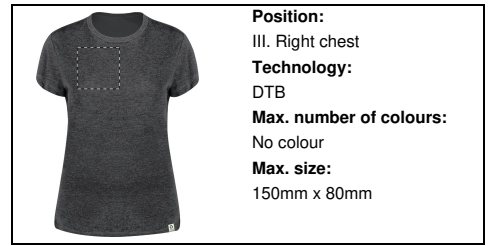

Position:
III. Right chest
Technology:
DTB
Max. number of colours:
No colour
Max. size:
150mm x 80mm