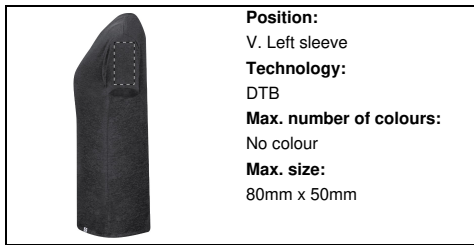

AP735288-10_S

Bandul women T-shirt

Round neck T-shirt for women in 60% recycled cotton and 40% RPET polyester single jersey fabric, 150 g/m2.

Other colours

Product information

Item number	AP735288-10_S
Product name	women T-shirt
Description	Round neck T-shirt for women in 60% recycled cotton and 40% RPET polyester single jersey fabric, 150 g/m2.
Colour(s)	black
Material(s)	Recycled cotton (150 g/m2) / Recycled PET polyester
Individual product weight	118 g
Country of origin	BD
Tariff number	6109100010
EAN Code	5996425839217

Product specific details

Packing details

Quantity	100 pcs
Gross weight	12.8 kg
Net weight	11.8 kg
Export carton dimensions	60 x 29 x 40 cm
Cubage	0.0696 m3

Printing info

	Position: VI. Right sleeve Technology: TB Max. number of colours: 8 Max. size: 80mm x 50mm
---	---

	Position: VI. Right sleeve Technology: S1 Max. number of colours: 6 Max. size: 80mm x 50mm
---	---

	Position: VI. Right sleeve Technology: DTB Max. number of colours: No colour Max. size: 80mm x 50mm
---	--

	Position: VI. Right sleeve Technology: BR Max. number of colours: 10 Max. size: 80mm x 50mm
---	--

	Position: V. Left sleeve Technology: TB Max. number of colours: 8 Max. size: 80mm x 50mm
---	---

	Position: V. Left sleeve Technology: S1 Max. number of colours: 6 Max. size: 80mm x 50mm
---	---