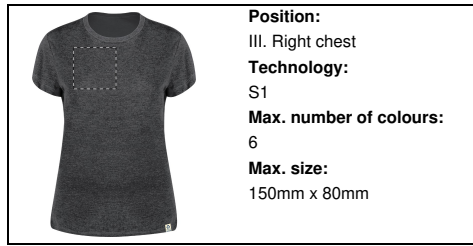

Position:
III. Right chest
Technology:
S1
Max. number of colours:
6
Max. size:
150mm x 80mm