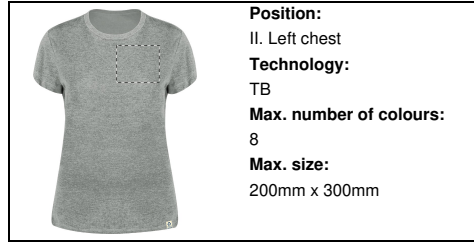

Position:
II. Left chest
Technology:
TB
Max. number of colours:
8
Max. size:
200mm x 300mm