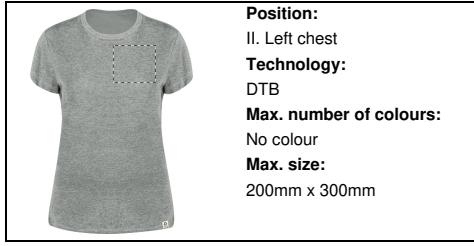

Position:
II. Left chest
Technology:
DTB
Max. number of colours:
No colour
Max. size:
200mm x 300mm