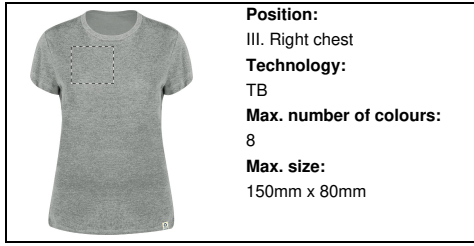

Position:
III. Right chest
Technology:
TB
Max. number of colours:
8
Max. size:
150mm x 80mm