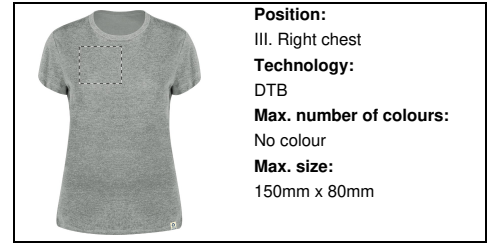

Position:
III. Right chest
Technology:
DTB
Max. number of colours:
No colour
Max. size:
150mm x 80mm