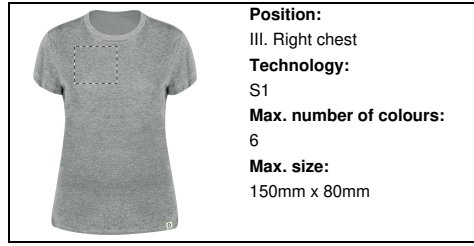

Position:
III. Right chest
Technology:
S1
Max. number of colours:
6
Max. size:
150mm x 80mm