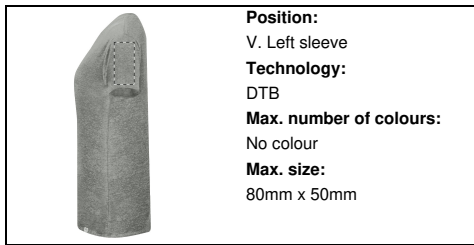

AP735288-77\_L

Bandul women T-shirt

Round neck T-shirt for women in 60% recycled cotton and 40% RPET polyester single jersey fabric, 150 g/m2.

**Other colours**

**Product information**

Item number	AP735288-77_L
Product name	women T-shirt
Description	Round neck T-shirt for women in 60% recycled cotton and 40% RPET polyester single jersey fabric, 150 g/m2.
Colour(s)	grey
Material(s)	Recycled cotton (150 g/m2) / Recycled PET polyester
Individual product weight	118 g
Country of origin	BD
Tariff number	6109100010
EAN Code	5996425839248

**Product specific details**

**Packing details**

Quantity	100 pcs
Gross weight	12.8 kg
Net weight	11.8 kg
Export carton dimensions	60 x 29 x 40 cm
Cubage	0.0696 m3

**Printing info**

	<b>Position:</b> VI. Right sleeve <b>Technology:</b> TB <b>Max. number of colours:</b> 8 <b>Max. size:</b> 80mm x 50mm
--	---

	<b>Position:</b> VI. Right sleeve <b>Technology:</b> S1 <b>Max. number of colours:</b> 6 <b>Max. size:</b> 80mm x 50mm
--	---

	<b>Position:</b> VI. Right sleeve <b>Technology:</b> DTB <b>Max. number of colours:</b> No colour <b>Max. size:</b> 80mm x 50mm
--	--

	<b>Position:</b> V. Left sleeve <b>Technology:</b> S1 <b>Max. number of colours:</b> 6 <b>Max. size:</b> 80mm x 50mm
--	---

**Position:**  
V. Left sleeve  
**Technology:**  
DTB  
**Max. number of colours:**  
No colour  
**Max. size:**  
80mm x 50mm