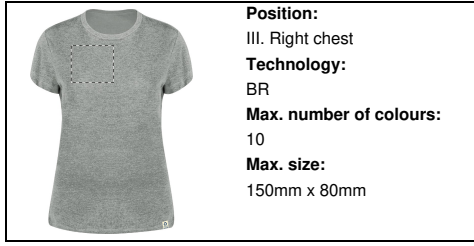

Position:
III. Right chest
Technology:
BR
Max. number of colours:
10
Max. size:
150mm x 80mm