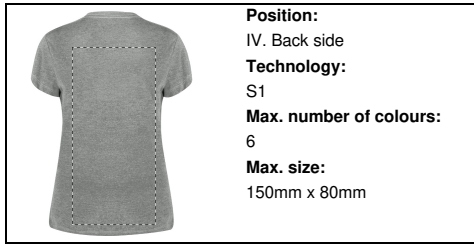

AP735288-77\_L

Bandul women T-shirt

Round neck T-shirt for women in 60% recycled cotton and 40% RPET polyester single jersey fabric, 150 g/m2.

**Other colours**

**Product information**

Item number	AP735288-77_L
Product name	women T-shirt
Description	Round neck T-shirt for women in 60% recycled cotton and 40% RPET polyester single jersey fabric, 150 g/m2.
Colour(s)	grey
Material(s)	Recycled cotton (150 g/m2) / Recycled PET polyester
Individual product weight	118 g
Country of origin	BD
Tariff number	6109100010
EAN Code	5996425839248

	<b>Position:</b> VI. Right sleeve <b>Technology:</b> BR <b>Max. number of colours:</b> 10 <b>Max. size:</b> 80mm x 50mm
--	--

	<b>Position:</b> V. Left sleeve <b>Technology:</b> TB <b>Max. number of colours:</b> 8 <b>Max. size:</b> 80mm x 50mm
--	---

	<b>Position:</b> V. Left sleeve <b>Technology:</b> S1 <b>Max. number of colours:</b> 6 <b>Max. size:</b> 80mm x 50mm
--	---

**Position:**  
V. Left sleeve  
**Technology:**  
DTB  
**Max. number of colours:**  
No colour  
**Max. size:**  
80mm x 50mm

**Position:**  
V. Left sleeve  
**Technology:**  
BR  
**Max. number of colours:**  
10  
**Max. size:**  
80mm x 50mm

**Position:**  
IV. Back side  
**Technology:**  
TB  
**Max. number of colours:**  
8  
**Max. size:**  
150mm x 80mm