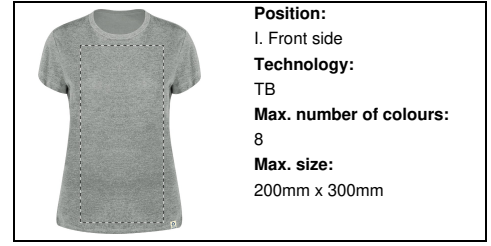

Position:
I. Front side
Technology:
TB
Max. number of colours:
8
Max. size:
200mm x 300mm