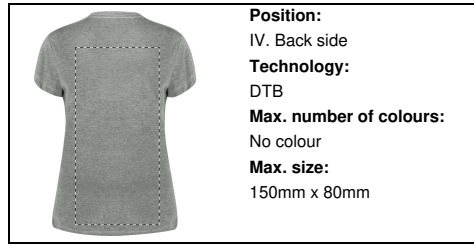

Position:
IV. Back side
Technology:
DTB
Max. number of colours:
No colour
Max. size:
150mm x 80mm