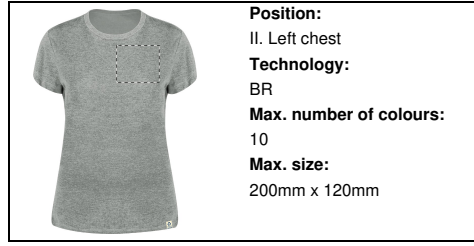

Position:
II. Left chest
Technology:
BR
Max. number of colours:
10
Max. size:
200mm x 120mm