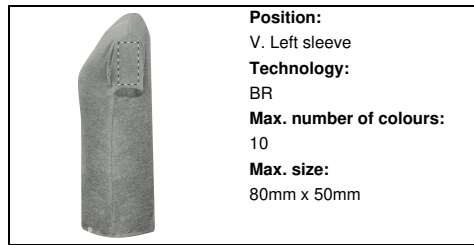

AP735288-77\_L

Bandul women T-shirt

Round neck T-shirt for women in 60% recycled cotton and 40% RPET polyester single jersey fabric, 150 g/m2.

**Other colours**

**Product information**

Item number	AP735288-77_L
Product name	women T-shirt
Description	Round neck T-shirt for women in 60% recycled cotton and 40% RPET polyester single jersey fabric, 150 g/m2.
Colour(s)	grey
Material(s)	Recycled cotton (150 g/m2) / Recycled PET polyester
Individual product weight	118 g
Country of origin	BD
Tariff number	6109100010
EAN Code	5996425839248

	<b>Position:</b> VI. Right sleeve <b>Technology:</b> S1 <b>Max. number of colours:</b> 6 <b>Max. size:</b> 80mm x 50mm
--	---

	<b>Position:</b> VI. Right sleeve <b>Technology:</b> DTB <b>Max. number of colours:</b> No colour <b>Max. size:</b> 80mm x 50mm
--	--

	<b>Position:</b> VI. Right sleeve <b>Technology:</b> BR <b>Max. number of colours:</b> 10 <b>Max. size:</b> 80mm x 50mm
--	--

	<b>Position:</b> V. Left sleeve <b>Technology:</b> TB <b>Max. number of colours:</b> 8 <b>Max. size:</b> 80mm x 50mm
--	---

	<b>Position:</b> V. Left sleeve <b>Technology:</b> S1 <b>Max. number of colours:</b> 6 <b>Max. size:</b> 80mm x 50mm
--	---

**Position:**  
V. Left sleeve  
**Technology:**  
DTB  
**Max. number of colours:**  
No colour  
**Max. size:**  
80mm x 50mm