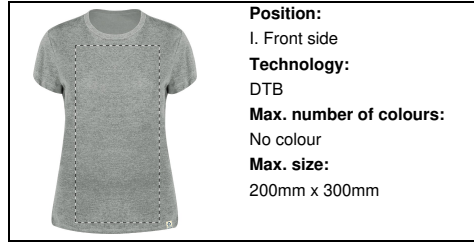

Position:
I. Front side
Technology:
DTB
Max. number of colours:
No colour
Max. size:
200mm x 300mm