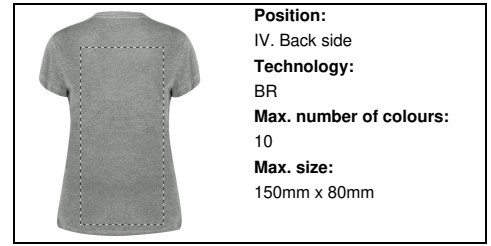

Position:
IV. Back side
Technology:
BR
Max. number of colours:
10
Max. size:
150mm x 80mm