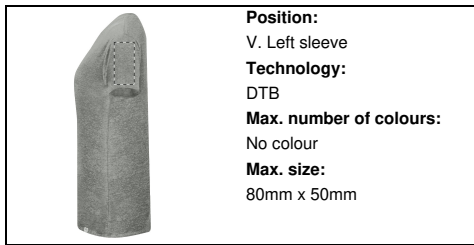

AP735288-77_S

Bandul women T-shirt

Round neck T-shirt for women in 60% recycled cotton and 40% RPET polyester single jersey fabric, 150 g/m2.

Other colours

Product information

Item number	AP735288-77_S
Product name	women T-shirt
Description	Round neck T-shirt for women in 60% recycled cotton and 40% RPET polyester single jersey fabric, 150 g/m2.
Colour(s)	grey
Material(s)	Recycled cotton (150 g/m2) / Recycled PET polyester
Individual product weight	118 g
Country of origin	BD
Tariff number	6109100010
EAN Code	5996425839262

Product specific details

Packing details

Quantity	100 pcs
Gross weight	12.8 kg
Net weight	11.8 kg
Export carton dimensions	60 x 29 x 40 cm
Cubage	0.0696 m3

Printing info

	Position: VI. Right sleeve Technology: TB Max. number of colours: 8 Max. size: 80mm x 50mm
--	---

	Position: VI. Right sleeve Technology: S1 Max. number of colours: 6 Max. size: 80mm x 50mm
--	---

	Position: VI. Right sleeve Technology: DTB Max. number of colours: No colour Max. size: 80mm x 50mm
--	--

	Position: V. Left sleeve Technology: BR Max. number of colours: 10 Max. size: 80mm x 50mm
--	--

	Position: V. Left sleeve Technology: TB Max. number of colours: 8 Max. size: 80mm x 50mm
--	---

	Position: V. Left sleeve Technology: S1 Max. number of colours: 6 Max. size: 80mm x 50mm
--	---