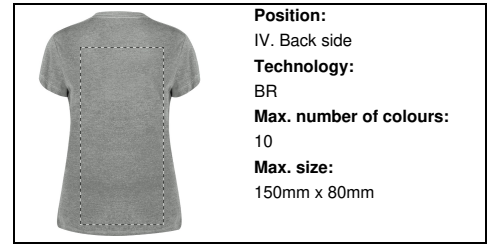

	Position: VI. Right sleeve Technology: S1 Max. number of colours: 6 Max. size: 80mm x 50mm
--	---

	Position: VI. Right sleeve Technology: DTB Max. number of colours: No colour Max. size: 80mm x 50mm
--	--

	Position: V. Left sleeve Technology: BR Max. number of colours: 10 Max. size: 80mm x 50mm
--	--

	Position: V. Left sleeve Technology: TB Max. number of colours: 8 Max. size: 80mm x 50mm
--	---

	Position: V. Left sleeve Technology: S1 Max. number of colours: 6 Max. size: 80mm x 50mm
--	---

Position:
V. Left sleeve
Technology:
DTB
Max. number of colours:
No colour
Max. size:
80mm x 50mm

Position:
V. Left sleeve
Technology:
BR
Max. number of colours:
10
Max. size:
80mm x 50mm

Position:
IV. Back side
Technology:
TB
Max. number of colours:
8
Max. size:
150mm x 80mm

Position:
IV. Back side
Technology:
S1
Max. number of colours:
6
Max. size:
150mm x 80mm

Position:
IV. Back side
Technology:
DTB
Max. number of colours:
No colour
Max. size:
150mm x 80mm

Position:
IV. Back side
Technology:
BR
Max. number of colours:
10
Max. size:
150mm x 80mm