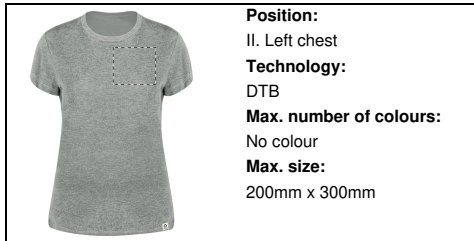

Position:
II. Left chest
Technology:
DTB
Max. number of colours:
No colour
Max. size:
200mm x 300mm