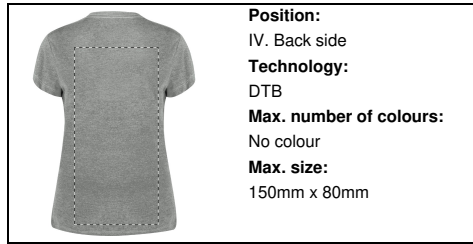

	Position: VI. Right sleeve Technology: S1 Max. number of colours: 6 Max. size: 80mm x 50mm
--	---

	Position: VI. Right sleeve Technology: DTB Max. number of colours: No colour Max. size: 80mm x 50mm
--	--

	Position: V. Left sleeve Technology: BR Max. number of colours: 10 Max. size: 80mm x 50mm
--	--

	Position: V. Left sleeve Technology: TB Max. number of colours: 8 Max. size: 80mm x 50mm
--	---

	Position: V. Left sleeve Technology: S1 Max. number of colours: 6 Max. size: 80mm x 50mm
--	---

Position:
V. Left sleeve
Technology:
DTB
Max. number of colours:
No colour
Max. size:
80mm x 50mm

Position:
V. Left sleeve
Technology:
BR
Max. number of colours:
10
Max. size:
80mm x 50mm

Position:
IV. Back side
Technology:
TB
Max. number of colours:
8
Max. size:
150mm x 80mm

Position:
IV. Back side
Technology:
S1
Max. number of colours:
6
Max. size:
150mm x 80mm

Position:
IV. Back side
Technology:
DTB
Max. number of colours:
No colour
Max. size:
150mm x 80mm

Position:
IV. Back side
Technology:
BR
Max. number of colours:
10
Max. size:
150mm x 80mm