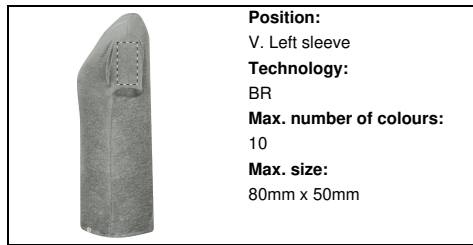

AP735288-77_S

Bandul women T-shirt

Round neck T-shirt for women in 60% recycled cotton and 40% RPET polyester single jersey fabric, 150 g/m2.

Other colours

Product information

Item number	AP735288-77_S
Product name	women T-shirt
Description	Round neck T-shirt for women in 60% recycled cotton and 40% RPET polyester single jersey fabric, 150 g/m2.
Colour(s)	grey
Material(s)	Recycled cotton (150 g/m2) / Recycled PET polyester
Individual product weight	118 g
Country of origin	BD
Tariff number	6109100010
EAN Code	5996425839262

	Position: VI. Right sleeve Technology: S1 Max. number of colours: 6 Max. size: 80mm x 50mm
--	---

	Position: VI. Right sleeve Technology: DTB Max. number of colours: No colour Max. size: 80mm x 50mm
--	--

	Position: V. Left sleeve Technology: BR Max. number of colours: 10 Max. size: 80mm x 50mm
--	--

	Position: V. Left sleeve Technology: TB Max. number of colours: 8 Max. size: 80mm x 50mm
--	---

	Position: V. Left sleeve Technology: S1 Max. number of colours: 6 Max. size: 80mm x 50mm
--	---

Position:
V. Left sleeve
Technology:
DTB
Max. number of colours:
No colour
Max. size:
80mm x 50mm

Position:
V. Left sleeve
Technology:
BR
Max. number of colours:
10
Max. size:
80mm x 50mm

Position:
IV. Back side
Technology:
TB
Max. number of colours:
8
Max. size:
150mm x 80mm