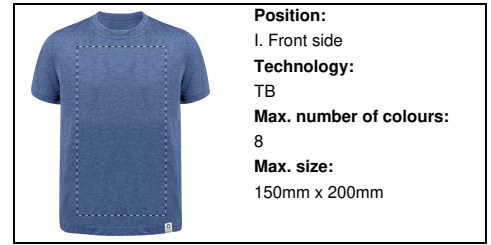

Position:
I. Front side
Technology:
TB
Max. number of colours:
8
Max. size:
150mm x 200mm