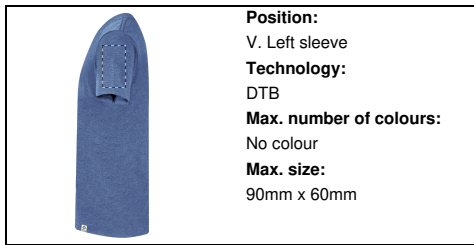

AP735289-06_6-8

Bandul kids T-shirt

Round neck T-shirt for kids in 60% recycled cotton and 40% RPET polyester single jersey fabric, 150 g/m2.

Other colours

Product information

Item number	AP735289-06_6-8
Product name	kids T-shirt
Description	Round neck T-shirt for kids in 60% recycled cotton and 40% RPET polyester single jersey fabric, 150 g/m2.
Colour(s)	blue
Material(s)	Recycled cotton (150 g/m2) / Recycled PET polyester
Individual product weight	90 g
Country of origin	BD
Tariff number	6109100010
EAN Code	5996425839347

Product specific details

Packing details

Quantity	100 pcs
Gross weight	10 kg
Net weight	9 kg
Export carton dimensions	60 x 22 x 40 cm
Cubage	0.0528 m3

Printing info

Position:
VI. Right sleeve
Technology:
TB
Max. number of colours:
8
Max. size:
90mm x 60mm

Position:
VI. Right sleeve
Technology:
S1
Max. number of colours:
6
Max. size:
90mm x 60mm

Position:
VI. Right sleeve
Technology:
DTB
Max. number of colours:
No colour
Max. size:
90mm x 60mm

Position:
VI. Right sleeve
Technology:
BR
Max. number of colours:
10
Max. size:
90mm x 60mm

Position:
V. Left sleeve
Technology:
TB
Max. number of colours:
8
Max. size:
90mm x 60mm

Position:
V. Left sleeve
Technology:
S1
Max. number of colours:
6
Max. size:
90mm x 60mm

Position:
V. Left sleeve
Technology:
DTB
Max. number of colours:
No colour
Max. size:
90mm x 60mm