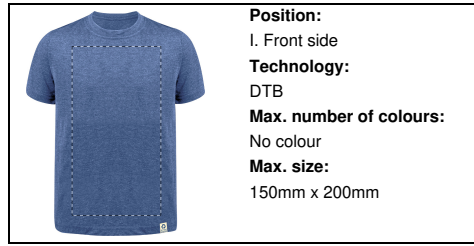

Position:
I. Front side
Technology:
DTB
Max. number of colours:
No colour
Max. size:
150mm x 200mm