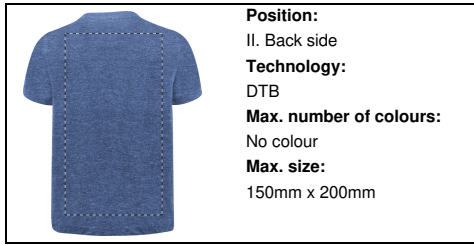

Position:
II. Back side
Technology:
DTB
Max. number of colours:
No colour
Max. size:
150mm x 200mm