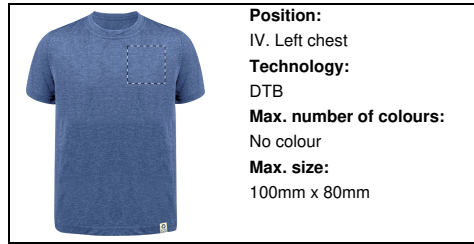

AP735289-06_6-8

Bandul kids T-shirt

Round neck T-shirt for kids in 60% recycled cotton and 40% RPET polyester single jersey fabric, 150 g/m2.

Other colours

Product information

Item number	AP735289-06_6-8
Product name	kids T-shirt
Description	Round neck T-shirt for kids in 60% recycled cotton and 40% RPET polyester single jersey fabric, 150 g/m2.
Colour(s)	blue
Material(s)	Recycled cotton (150 g/m2) / Recycled PET polyester
Individual product weight	90 g
Country of origin	BD
Tariff number	6109100010
EAN Code	5996425839347

Position:
VI. Right sleeve
Technology:
S1
Max. number of colours:
6
Max. size:
90mm x 60mm

Position:
VI. Right sleeve
Technology:
DTB
Max. number of colours:
No colour
Max. size:
90mm x 60mm

Position:
VI. Right sleeve
Technology:
BR
Max. number of colours:
10
Max. size:
90mm x 60mm

Position:
V. Left sleeve
Technology:
TB
Max. number of colours:
8
Max. size:
90mm x 60mm

Position:
V. Left sleeve
Technology:
S1
Max. number of colours:
6
Max. size:
90mm x 60mm

Position:
V. Left sleeve
Technology:
DTB
Max. number of colours:
No colour
Max. size:
90mm x 60mm

Position:
V. Left sleeve
Technology:
BR
Max. number of colours:
10
Max. size:
90mm x 60mm

Position:
IV. Left chest
Technology:
TB
Max. number of colours:
8
Max. size:
100mm x 80mm

Position:
IV. Left chest
Technology:
S1
Max. number of colours:
6
Max. size:
100mm x 80mm