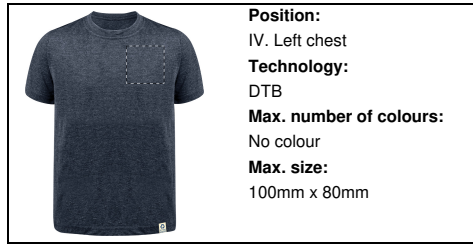

	<p>Position: VI. Right sleeve Technology: S1 Max. number of colours: 6 Max. size: 90mm x 60mm</p>
---	---

	<p>Position: VI. Right sleeve Technology: DTB Max. number of colours: No colour Max. size: 90mm x 60mm</p>
---	--

	<p>Position: V. Left sleeve Technology: BR Max. number of colours: 10 Max. size: 90mm x 60mm</p>
---	--

	<p>Position: V. Left sleeve Technology: TB Max. number of colours: 8 Max. size: 90mm x 60mm</p>
---	---

	<p>Position: V. Left sleeve Technology: S1 Max. number of colours: 6 Max. size: 90mm x 60mm</p>
---	---

Position:
V. Left sleeve
Technology:
DTB
Max. number of colours:
No colour
Max. size:
90mm x 60mm

Position:
V. Left sleeve
Technology:
BR
Max. number of colours:
10
Max. size:
90mm x 60mm

Position:
IV. Left chest
Technology:
TB
Max. number of colours:
8
Max. size:
100mm x 80mm

Position:
IV. Left chest
Technology:
S1
Max. number of colours:
6
Max. size:
100mm x 80mm