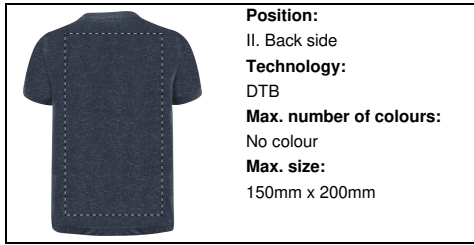

Position:
II. Back side
Technology:
DTB
Max. number of colours:
No colour
Max. size:
150mm x 200mm