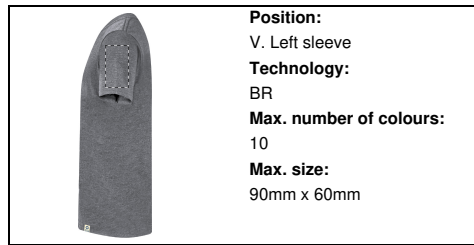

AP735289-77\_6-8

Bandul kids T-shirt

Round neck T-shirt for kids in 60% recycled cotton and 40% RPET polyester single jersey fabric, 150 g/m2.

Other colours

Product information

Item number	AP735289-77_6-8
Product name	kids T-shirt
Description	Round neck T-shirt for kids in 60% recycled cotton and 40% RPET polyester single jersey fabric, 150 g/m2.
Colour(s)	grey
Material(s)	Recycled cotton (150 g/m2) / Recycled PET polyester
Individual product weight	90 g
Country of origin	BD
Tariff number	6109100010
EAN Code	5996425839439

	<b>Position:</b> VI. Right sleeve <b>Technology:</b> S1 <b>Max. number of colours:</b> 6 <b>Max. size:</b> 90mm x 60mm
--	---

	<b>Position:</b> VI. Right sleeve <b>Technology:</b> DTB <b>Max. number of colours:</b> No colour <b>Max. size:</b> 90mm x 60mm
--	--

	<b>Position:</b> V. Right sleeve <b>Technology:</b> BR <b>Max. number of colours:</b> 10 <b>Max. size:</b> 90mm x 60mm
--	---

	<b>Position:</b> V. Left sleeve <b>Technology:</b> TB <b>Max. number of colours:</b> 8 <b>Max. size:</b> 90mm x 60mm
--	---

	<b>Position:</b> V. Left sleeve <b>Technology:</b> S1 <b>Max. number of colours:</b> 6 <b>Max. size:</b> 90mm x 60mm
--	---

**Position:**  
V. Left sleeve  
**Technology:**  
DTB  
**Max. number of colours:**  
No colour  
**Max. size:**  
90mm x 60mm