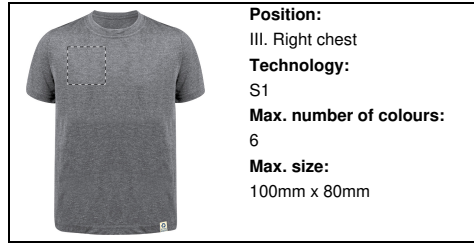

Position:
III. Right chest
Technology:
S1
Max. number of colours:
6
Max. size:
100mm x 80mm