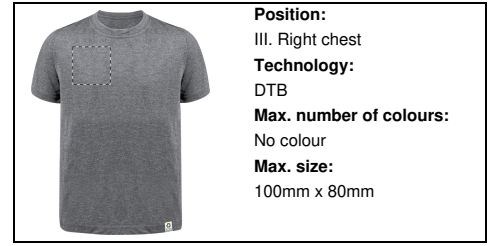

Position:
III. Right chest
Technology:
DTB
Max. number of colours:
No colour
Max. size:
100mm x 80mm