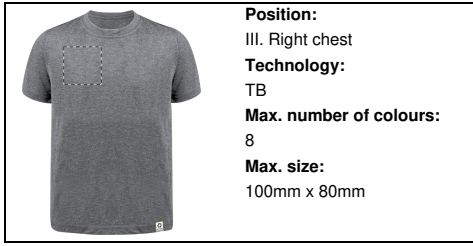

Position:
III. Right chest
Technology:
TB
Max. number of colours:
8
Max. size:
100mm x 80mm