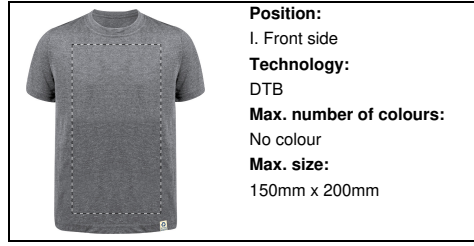

Position:
I. Front side
Technology:
DTB
Max. number of colours:
No colour
Max. size:
150mm x 200mm