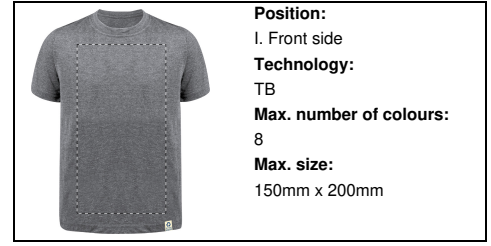

Position:
I. Front side
Technology:
TB
Max. number of colours:
8
Max. size:
150mm x 200mm