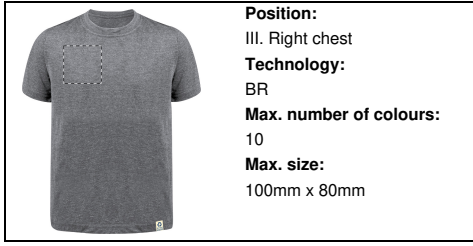

Position:
III. Right chest
Technology:
BR
Max. number of colours:
10
Max. size:
100mm x 80mm