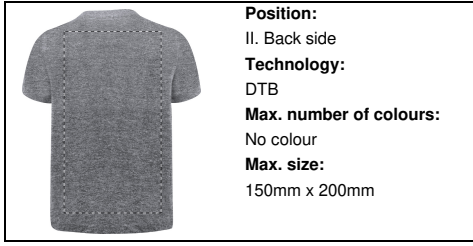

Position:
II. Back side
Technology:
DTB
Max. number of colours:
No colour
Max. size:
150mm x 200mm