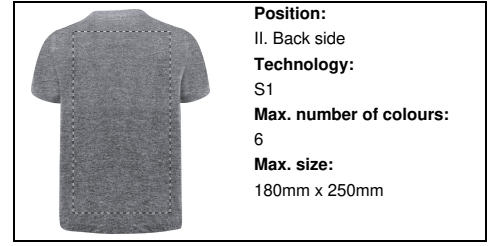

Position:
II. Back side
Technology:
S1
Max. number of colours:
6
Max. size:
180mm x 250mm