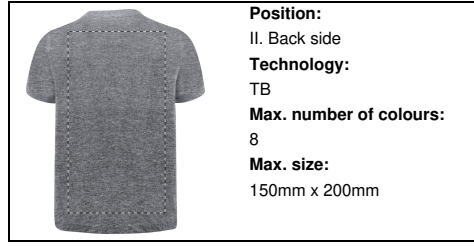

Position:
II. Back side
Technology:
TB
Max. number of colours:
8
Max. size:
150mm x 200mm