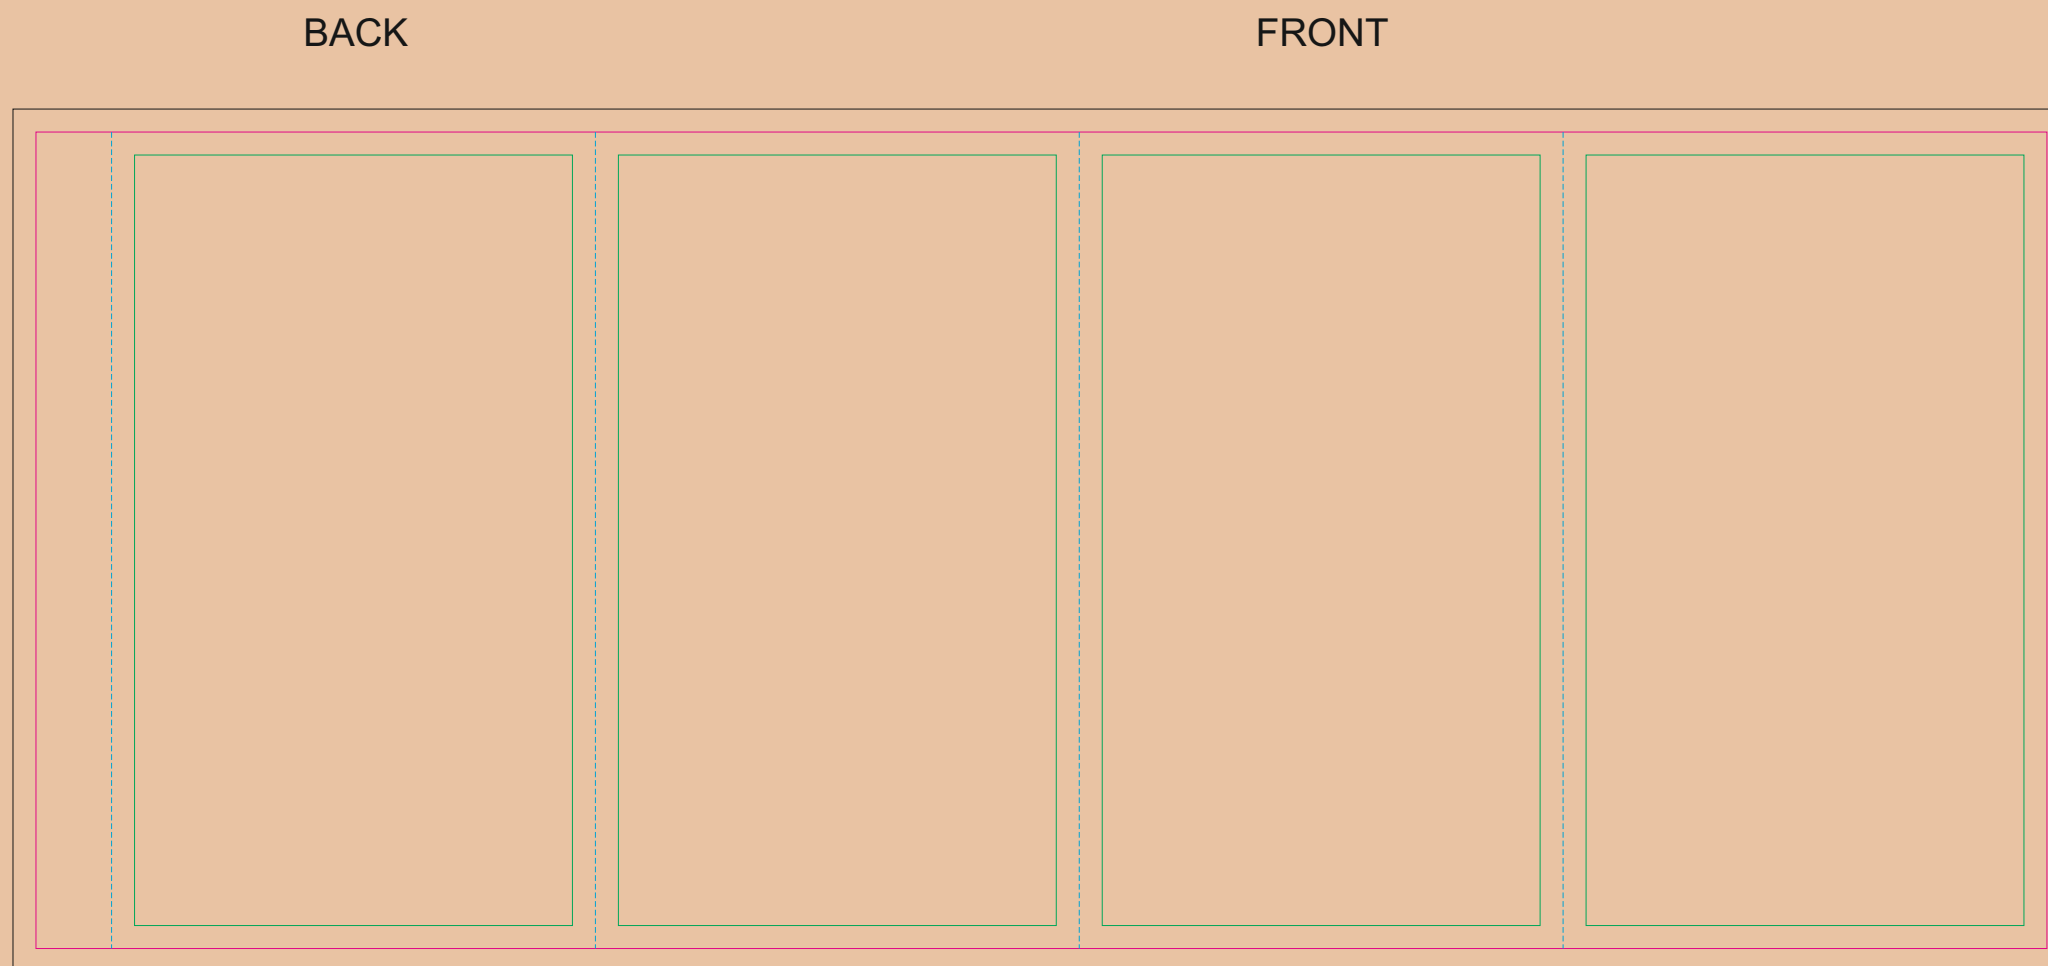

CRAFT Paper Sleeve

- Margin
- Edge of product
- Bleed limit 3-3 mm (background must fill it)
- - - - - Fold line

resolution: min. 300 DPI
colours: CMYK
formats: TIFF, PDF, EPS, AI, CDR

The green line indicates the area all non-background object-texts, logos, etc.
The pink outline the maximum size of graphic visible on the product.
The black line indicates the size of the required graphics including bleed.
The blue line indicates the folding.