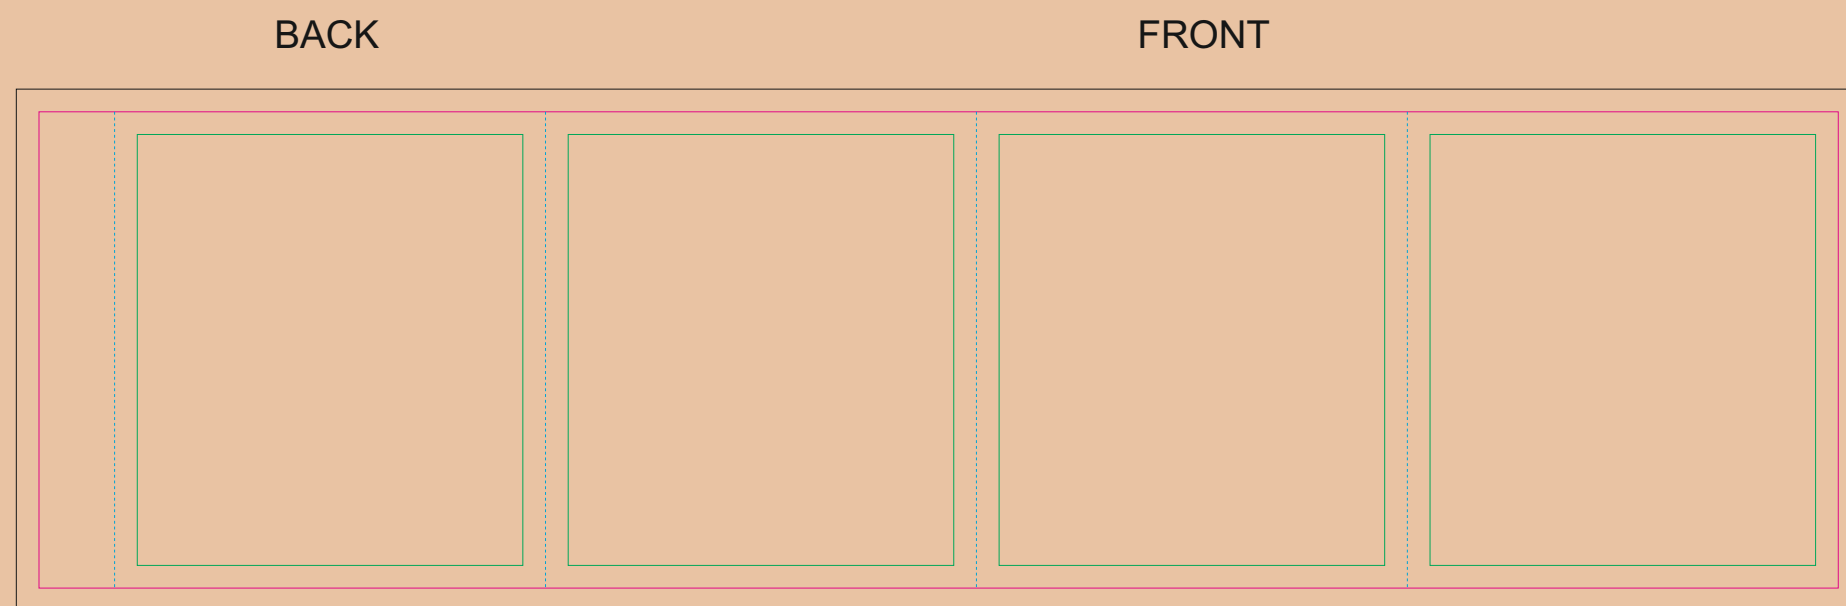

CRAFT Paper Sleeve

- Margin
- Edge of product
- Bleed limit 3-3 mm (background must fill it)
- - - - - Fold line

resolution: min. 300 DPI
colours: CMYK
formats: TIFF, PDF, EPS, AI, CDR

The green line indicates the area all non-background object-texts, logos, etc.
The pink outline the maximum size of graphic visible on the product.
The black line indicates the size of the required graphics including bleed.
The blue line indicates the folding.