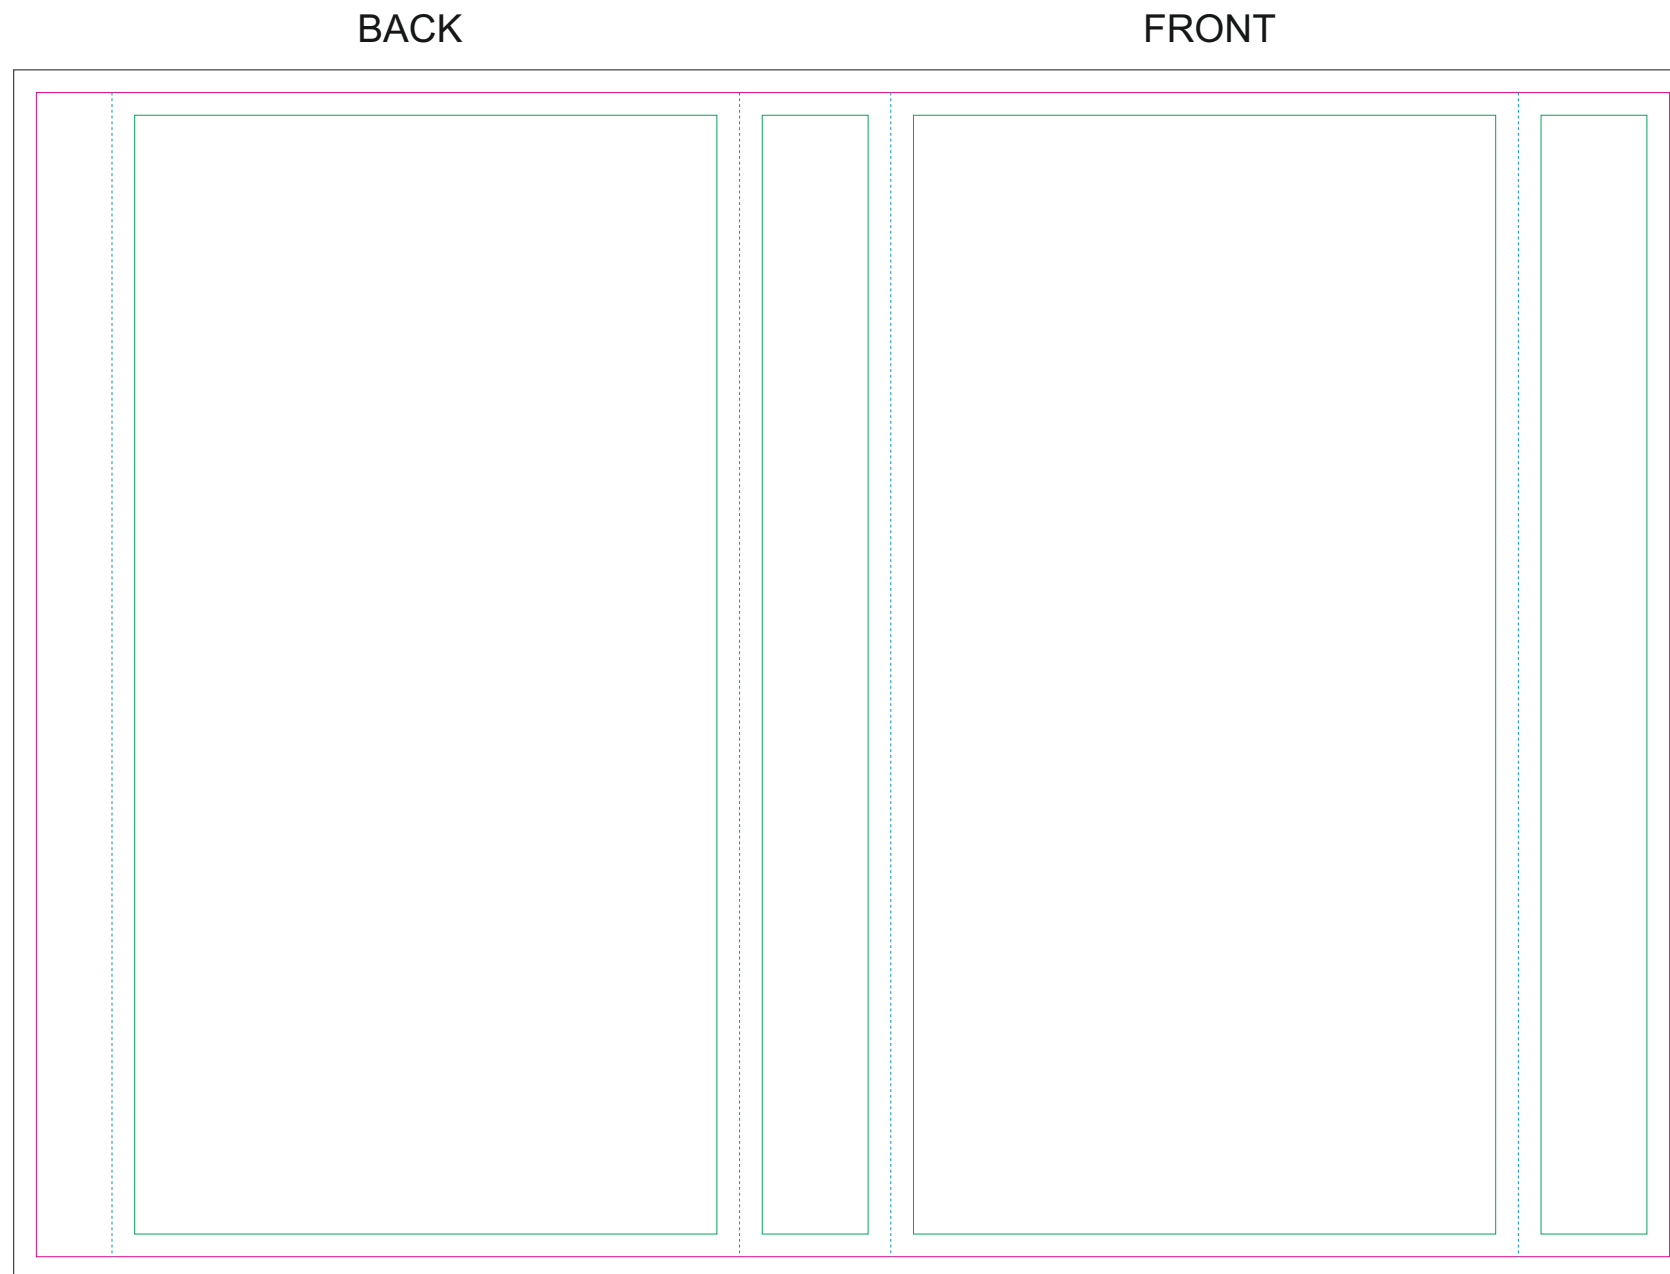

Paper Sleeve

- Margin
- Edge of product
- Bleed limit 3-3 mm (background must fill it)
- - - - - Fold line

resolution: min. 300 DPI
colours: CMYK
formats: TIFF, PDF, EPS, AI, CDR

The green line indicates the area all non-background object-texts, logos, etc.
The pink outline the maximum size of graphic visible on the product.
The black line indicates the size of the required graphics including bleed.
The blue line indicates the folding.