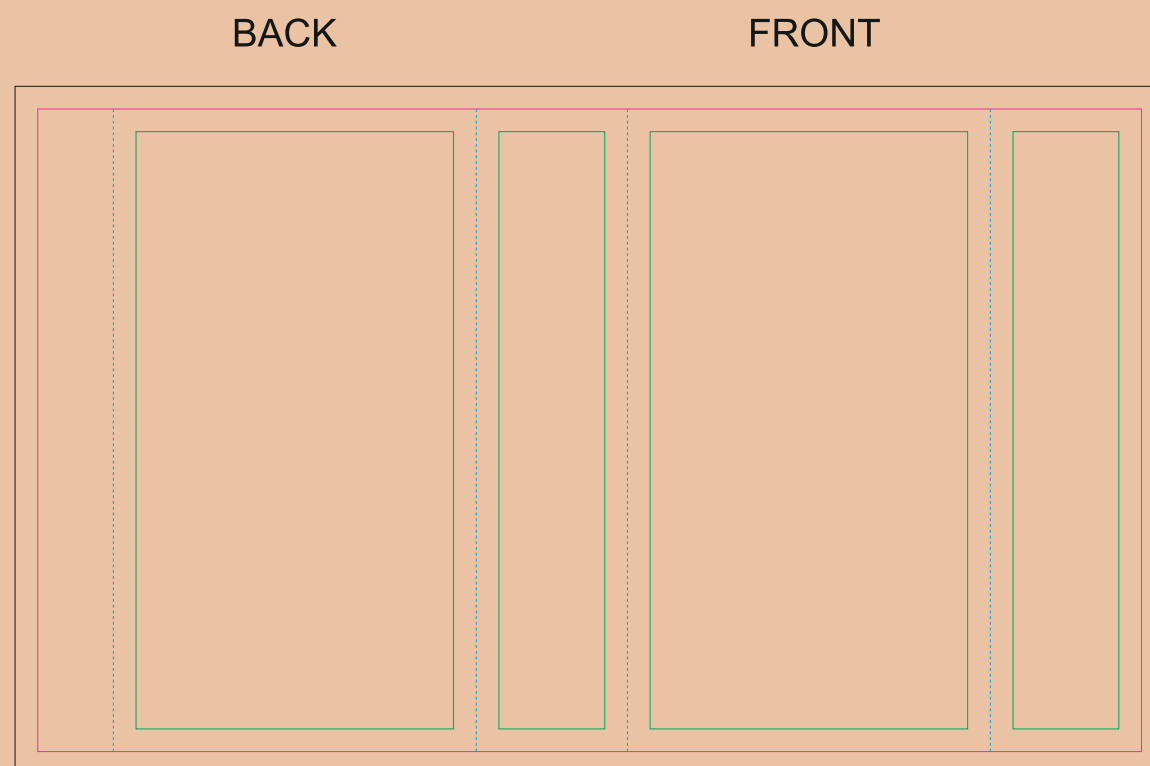

CRAFT Paper Sleeve

- Margin
- Edge of product
- Bleed limit 3-3 mm (background must fill it)
- - - - - Fold line

resolution: min. 300 DPI
colours: CMYK
formats: TIFF, PDF, EPS, AI, CDR

The green line indicates the area all non-background object-texts, logos, etc.
The pink outline the maximum size of graphic visible on the product.
The black line indicates the size of the required graphics including bleed.
The blue line indicates the folding.