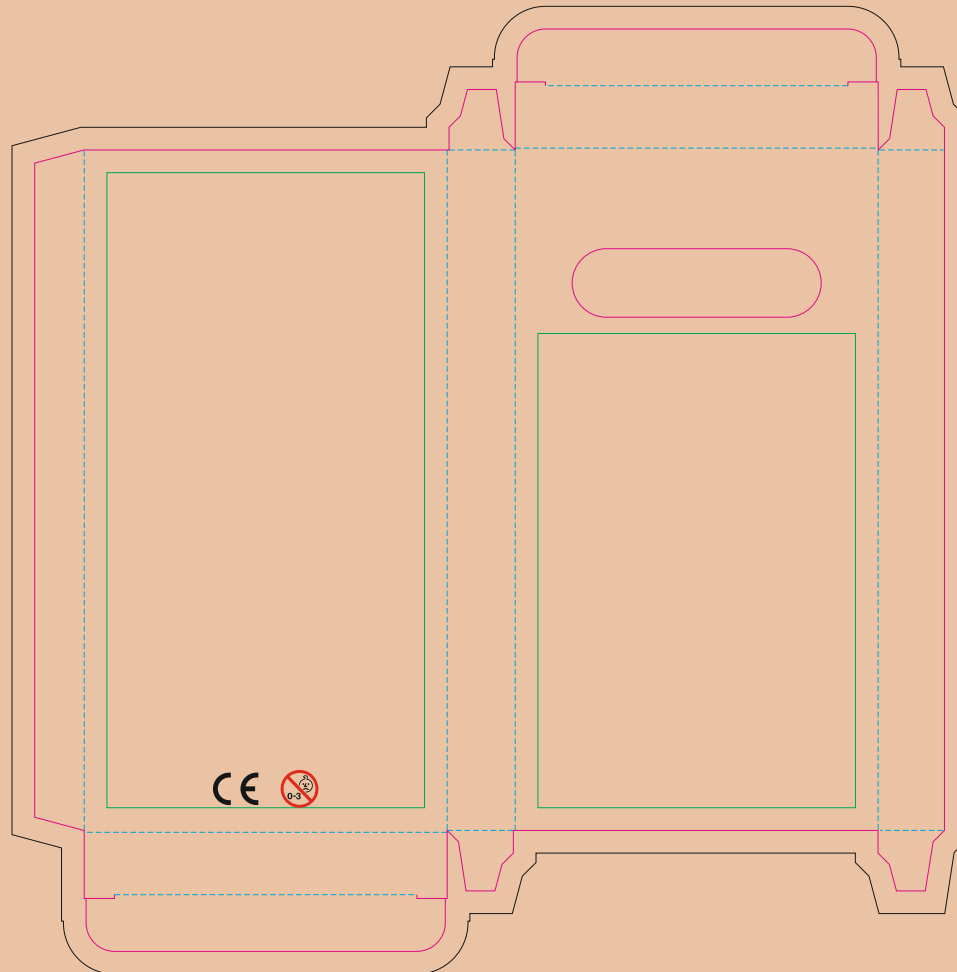

CRAYON

— Margin

— Edge of product

— Bleed limit 3-3 mm (background must fill it)

- - - - - Fold line

resolution: min. 300 DPI

colours: CMYK

formats: TIFF, PDF, EPS, AI, CDR

The green line indicates the area all non-background object-texts, logos, etc.

The pink outline the maximum size of graphic visible on the product.

The black line indicates the size of the required graphics including bleed.

The blue line indicates the folding.