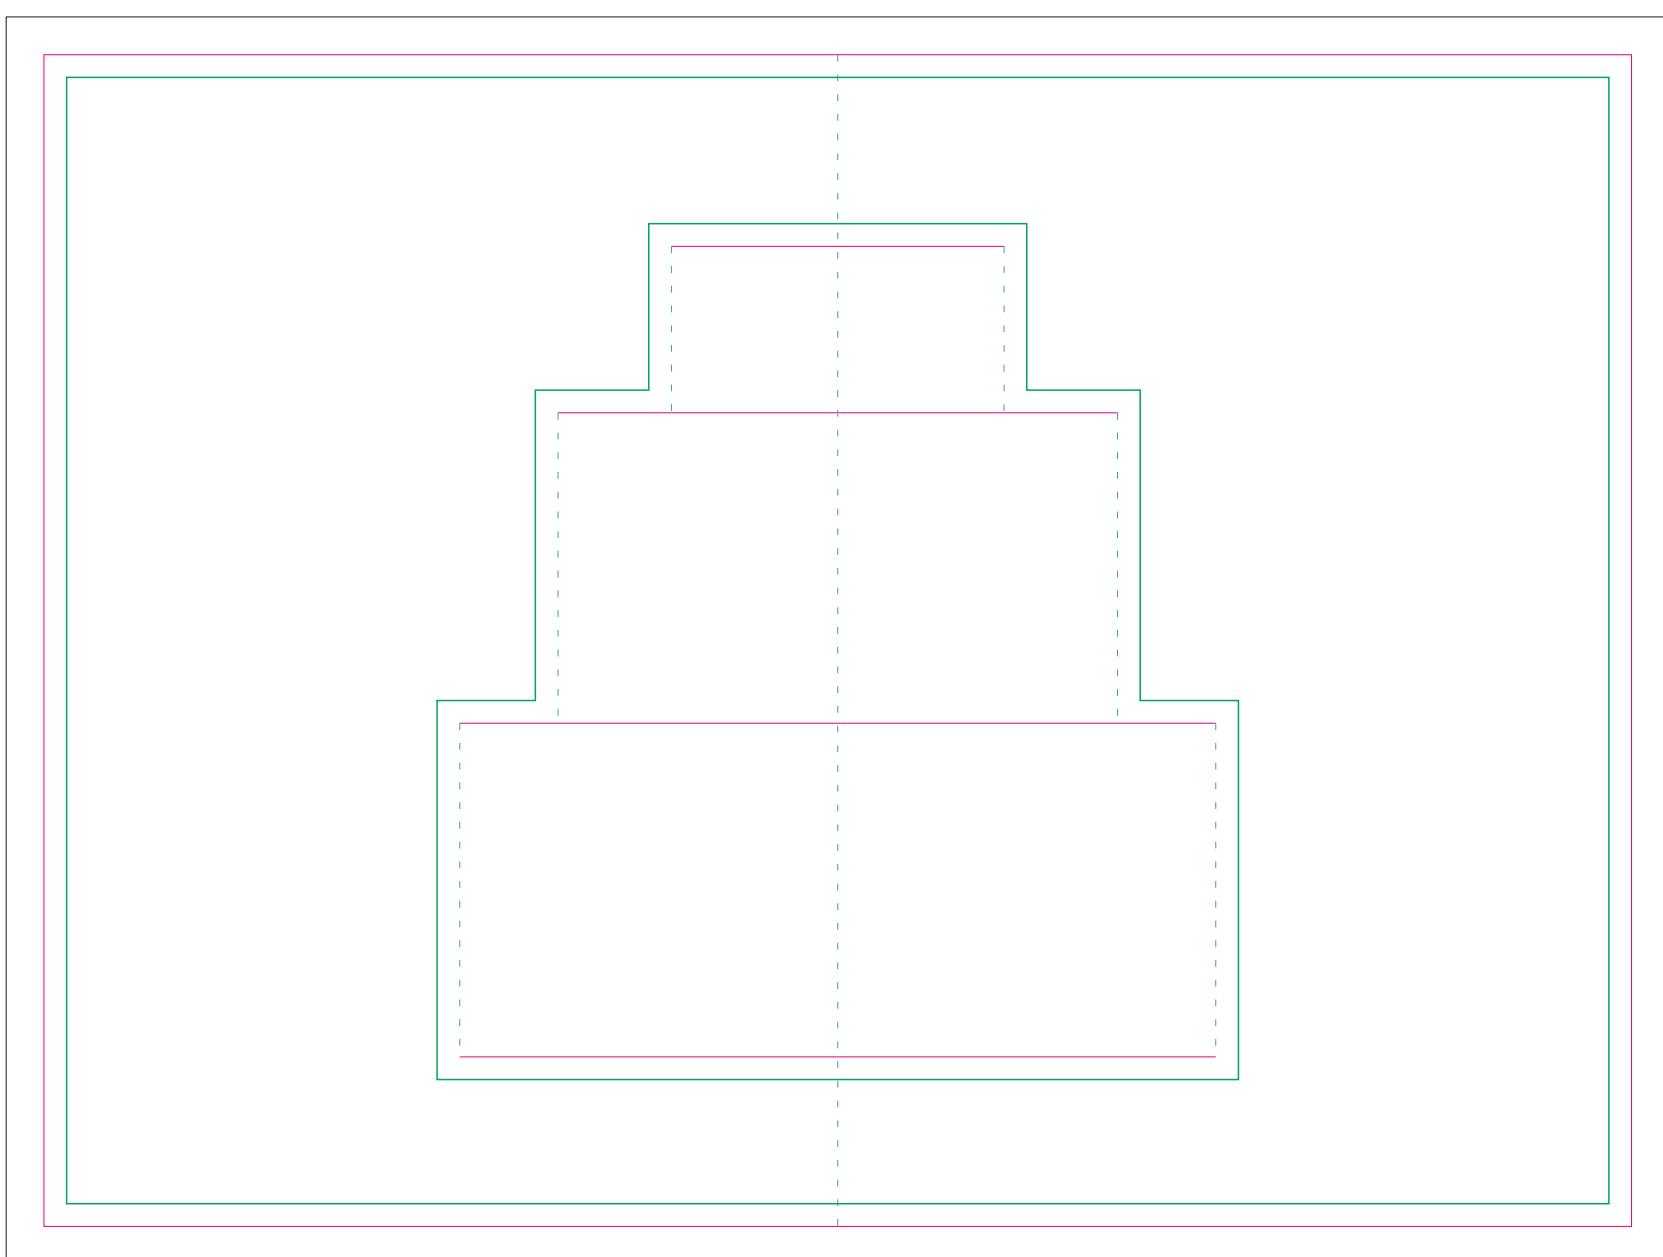

# INSIDE

- Margin
- Edge of product
- Bleed limit 5-5 mm (background must fill it)
- - - - - Fold line

resolution: min. 300 DPI  
colours: CMYK  
formats: TIFF, PDF, EPS, AI, CDR

The green line indicates the area all non-background object-texts, logos, etc.  
The pink outline the maximum size of graphic visible on the product.  
The black line indicates the size of the required graphics including bleed.  
The blue line indicates the folding.