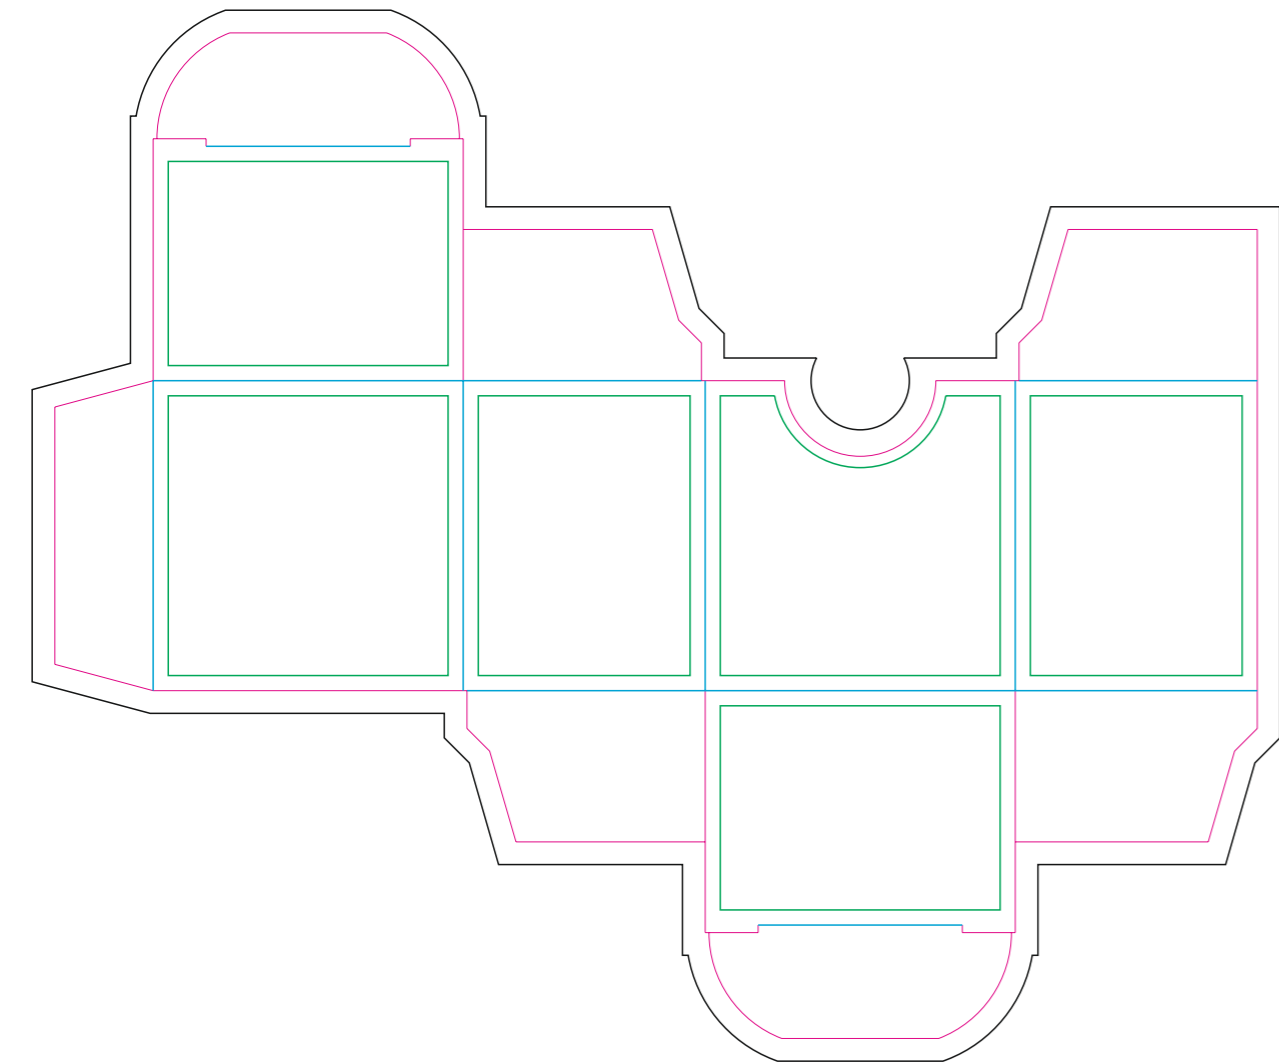

BOX

FRONT

BACK

- Margin
- Edge of product
- Bleed limit 3-3 mm (background must fill it)
- - - - - Fold line

resolution: min. 300 DPI
colours: CMYK
formats: TIFF, PDF, EPS, AI, CDR

The green line indicates the area all non-background object-texts, logos, etc.
The pink outline the maximum size of graphic visible on the product.
The black line indicates the size of the required graphics including bleed.
The blue line indicates the folding.

- Margin
- Edge of product
- Bleed limit 2,5-2,5 mm (background must fill it)

resolution: min. 300 DPI
colours: CMYK
formats: TIFF, PDF, EPS, AI, CDR

The green line indicates the area all non-background object-texts, logos, etc.
The pink outline the maximum size of graphic visible on the product.
The black line indicates the size of the required graphics including bleed.