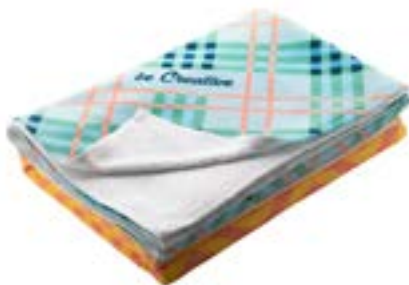

Declaration of conformity

AP718207-01 - CreaTowel L sublimation towel

Double face towel with sublimation printed graphics on one side. 100% cotton + 100% microfibre, 400 g/m². Roll-packed with digital printed paper ring. Price includes sublimation and digital printing. MOQ: 25 pcs.