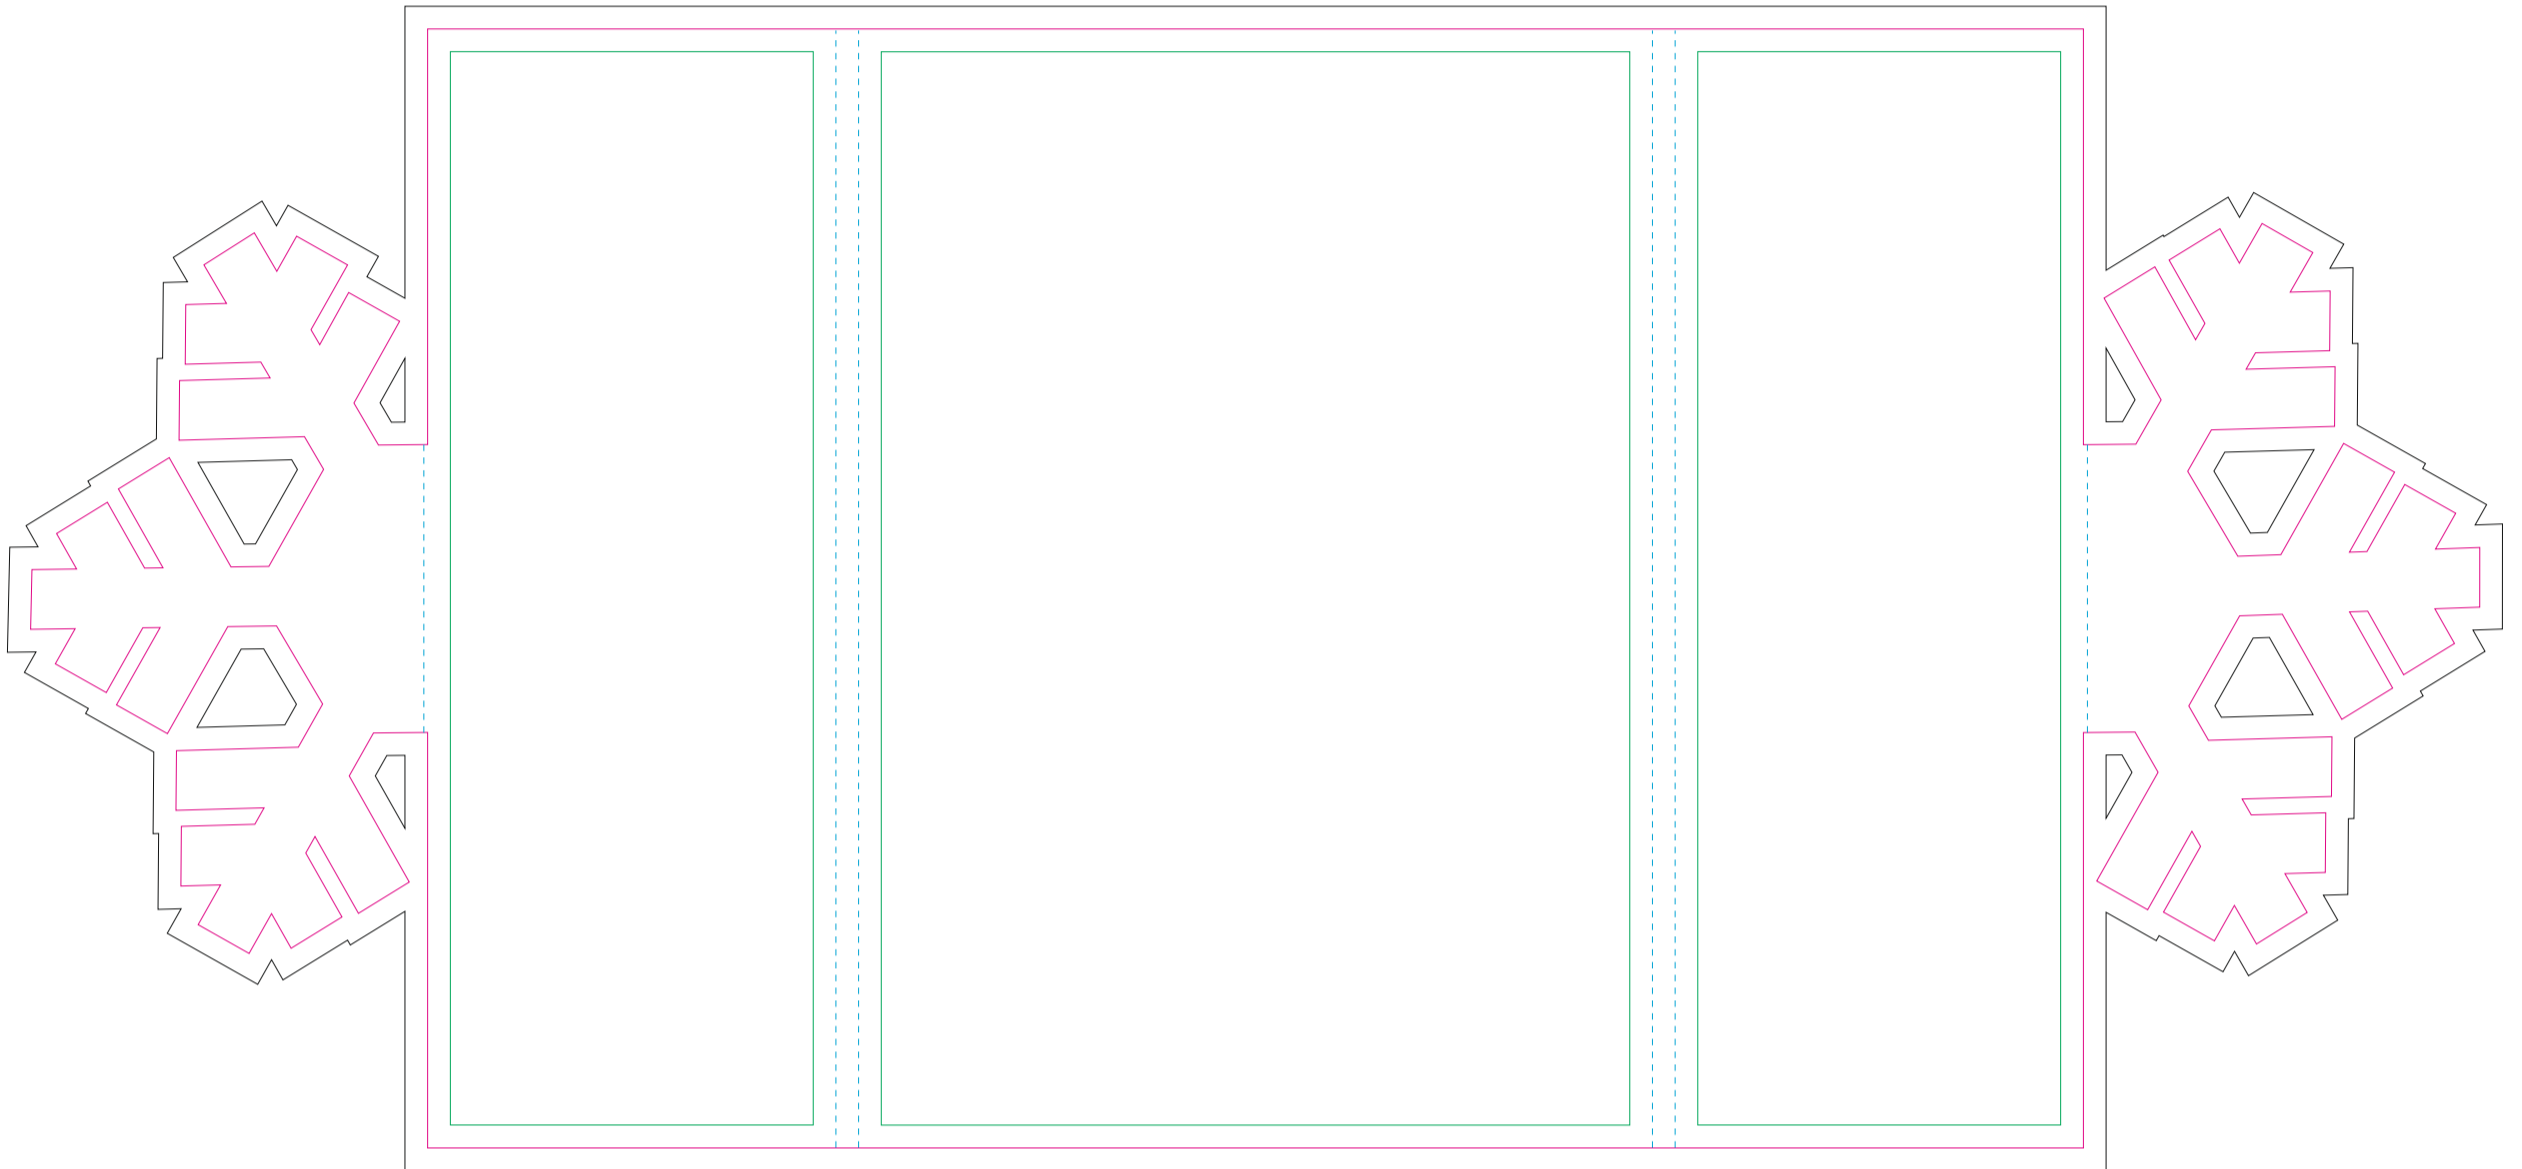

OUTSIDE

INSIDE

- Margin
- Edge of product
- Bleed limit 3-3 mm (background must fill it)
- Fold line
- Not visible part of graphics

resolution: min. 300 DPI
colours: CMYK
formats: TIFF, PDF, EPS, AI, CDR

The green line indicates the area all non-background object-texts, logos, etc.
The pink outline the maximum size of graphic visible on the product.
The black line indicates the size of the required graphics including bleed.
The blue dash line indicates the folding.