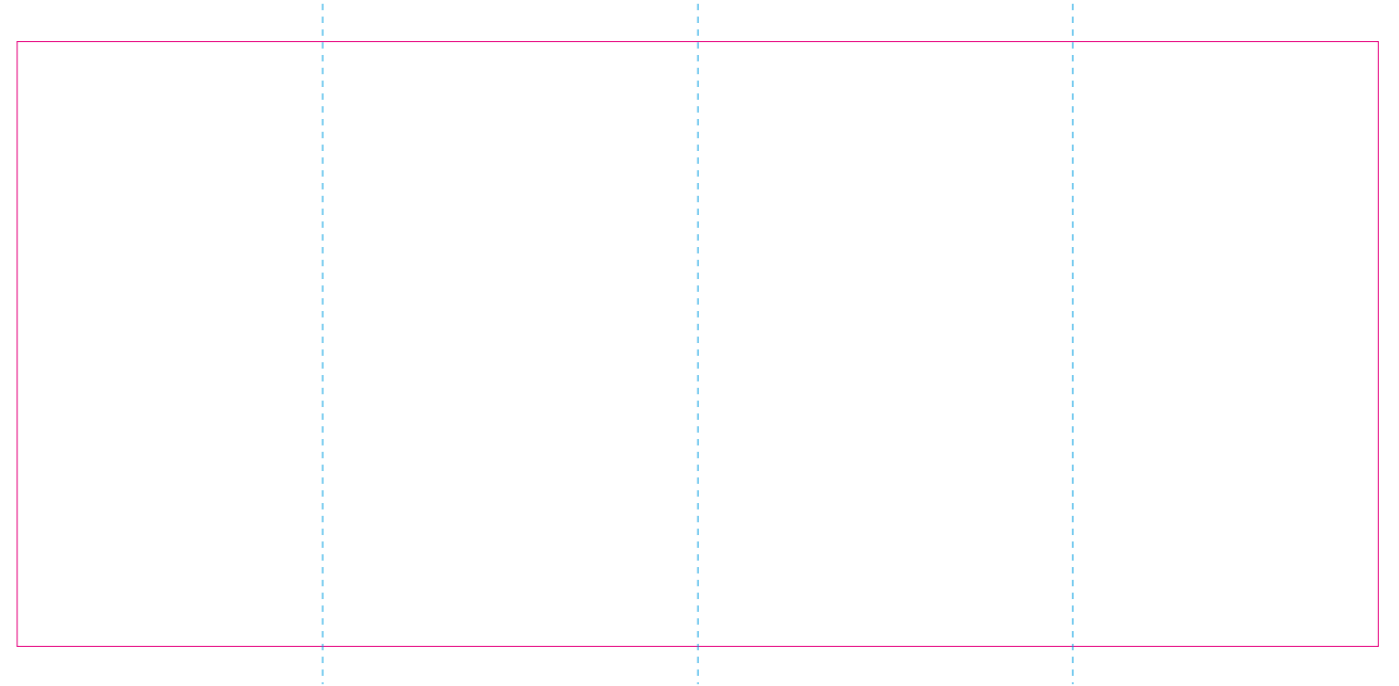

RS

C

———— Edge of printed area

- - - - - Centerlines

file format: vector

colours: in one color

formats: PDF, EPS, AI, CDR

The pink outline the maximum size of graphic visible on the product.

The blue dash line indicates the center line of the left, right and middle side of object.