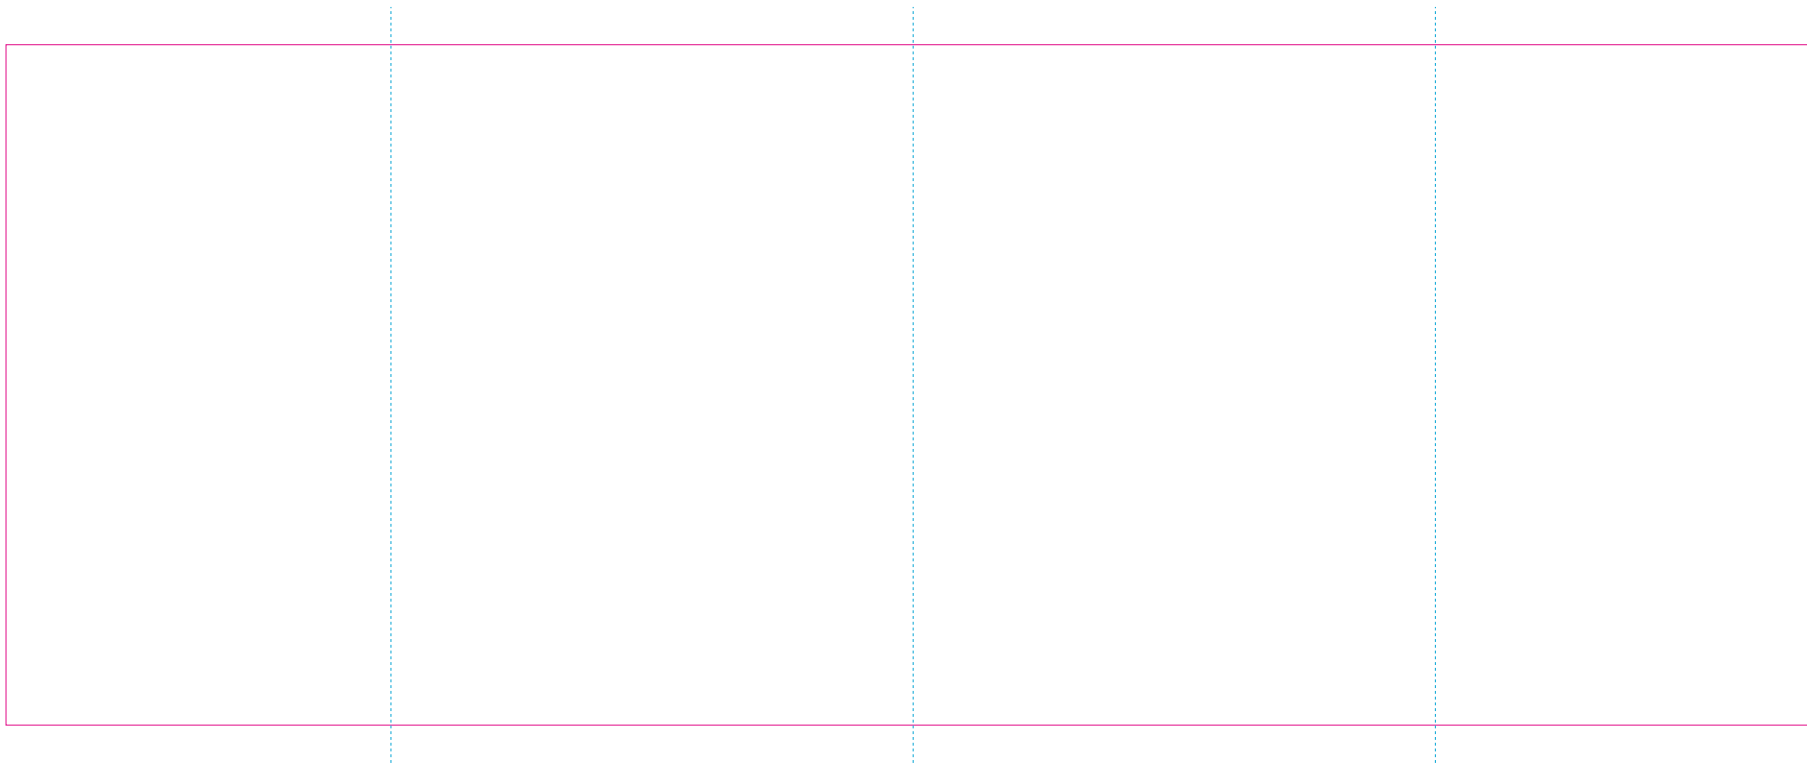

ER 2

ER 1

RS

With rotary screen printing technology the product can only be printed on the opposite side of the handle, please do not position the design on the right or left handed side.

— Edge of graphics

- - - centerlines

resolution: min. 300 DPI

colours: CMYK

formats: TIFF, PDF, EPS, AI, CDR

The pink outline the maximum size of graphic visible on the product.

The blue dash line indicates the center line of the left, right and middle side of object.