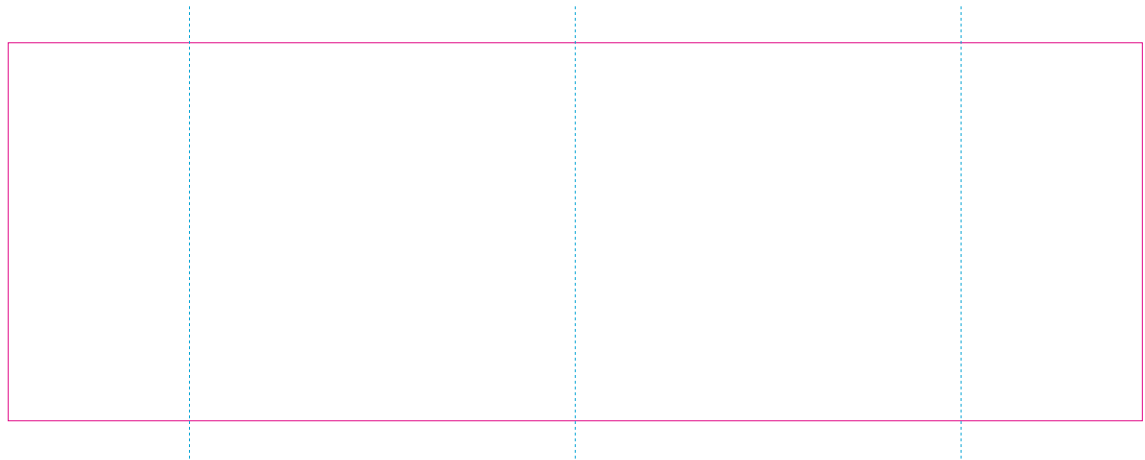

# RS

— Edge of graphics

- - - centerlines

resolution: min. 300 DPI

colours: CMYK

formats: TIFF, PDF, EPS, AI, CDR

The pink outline the maximum size of graphic visible on the product.

The blue dash line indicates the center line of the left, right and middle side of object.