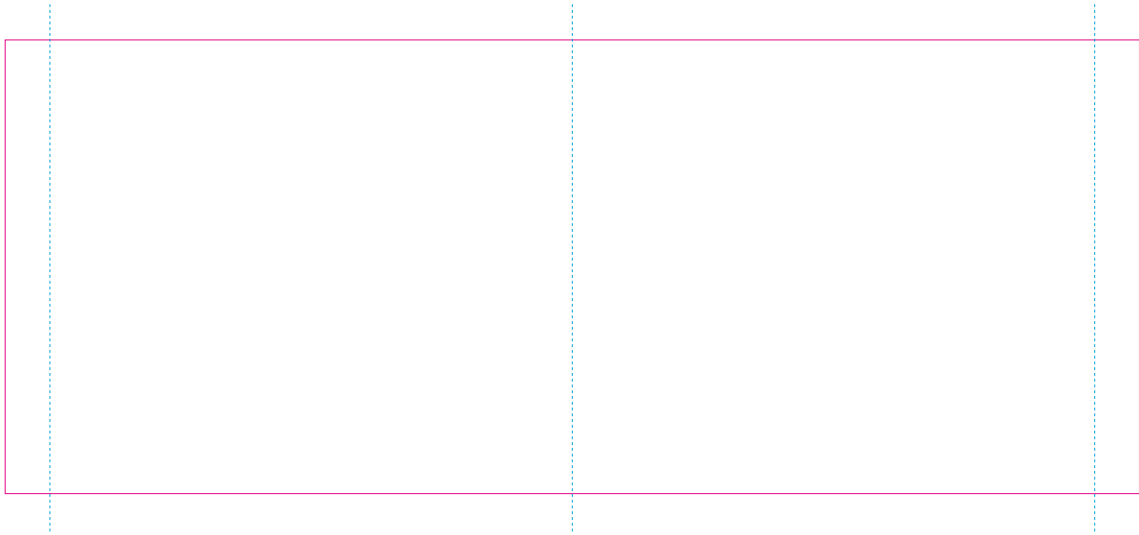

# RS

—— Edge of graphics

----- centerlines

resolution: min. 300 DPI

colours: CMYK

formats: TIFF, PDF, EPS, AI, CDR

The pink outline the maximum size of graphic visible on the product.

The blue dash line indicates the center line of the left, right and middle side of object.