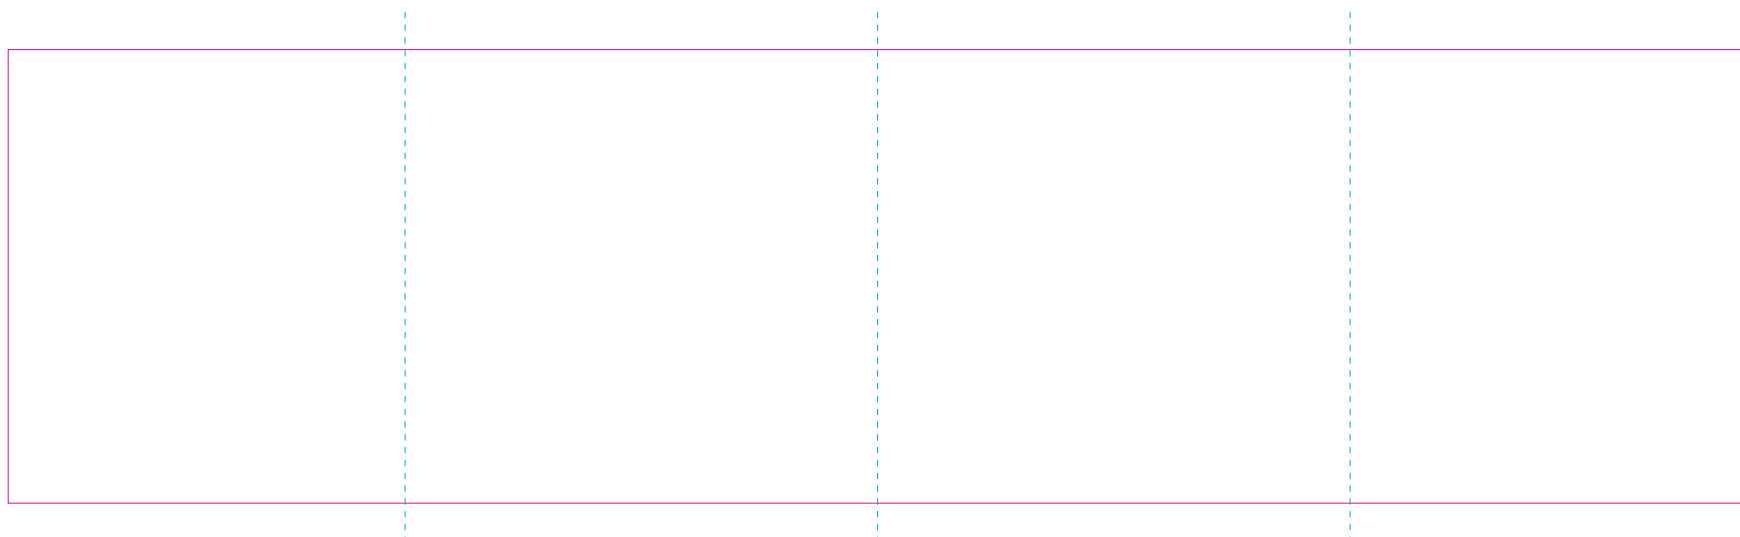

# RUV

—— Edge of graphics

----- centerlines

file format: vector

colours: in one color

formats: PDF, EPS, AI, CDR

The pink outline the maximum size of graphic visible on the product.

The blue dash line indicates the center line of the left, right and middle side of object.