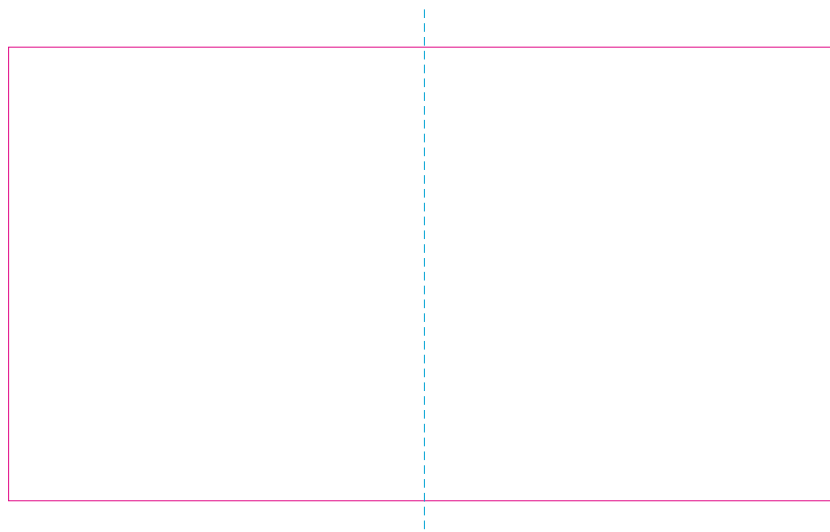

# RUV

—— Edge of graphics

----- centerlines

file format: vector

colours: in one color

formats: PDF, EPS, AI, CDR

The pink outline the maximum size of graphic visible on the product.

The blue dash line indicates the center line of the left, right and middle side of object.