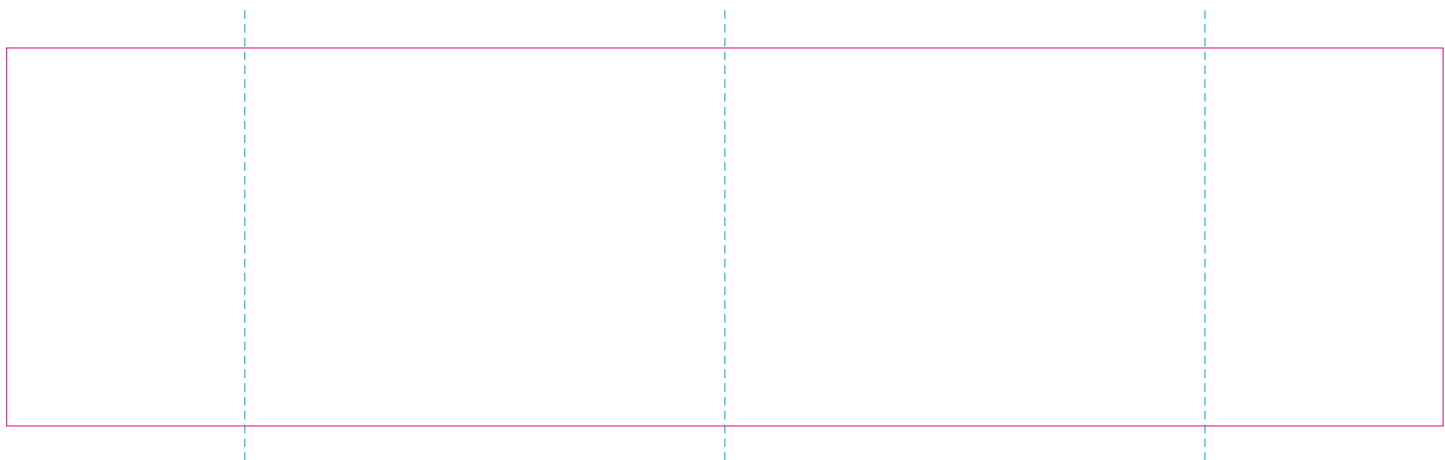

ER 1, RS

With rotary screen printing technology the product can only be printed on the opposite side of the handle, please do not position the design on the right or left handed side.

ER 2

— Edge of graphics

- - - centerlines

resolution: min. 300 DPI

colours: CMYK

formats: TIFF, PDF, EPS, AI, CDR

The pink outline the maximum size of graphic visible on the product.

The blue dash line indicates the center line of the left, right and middle side of object.