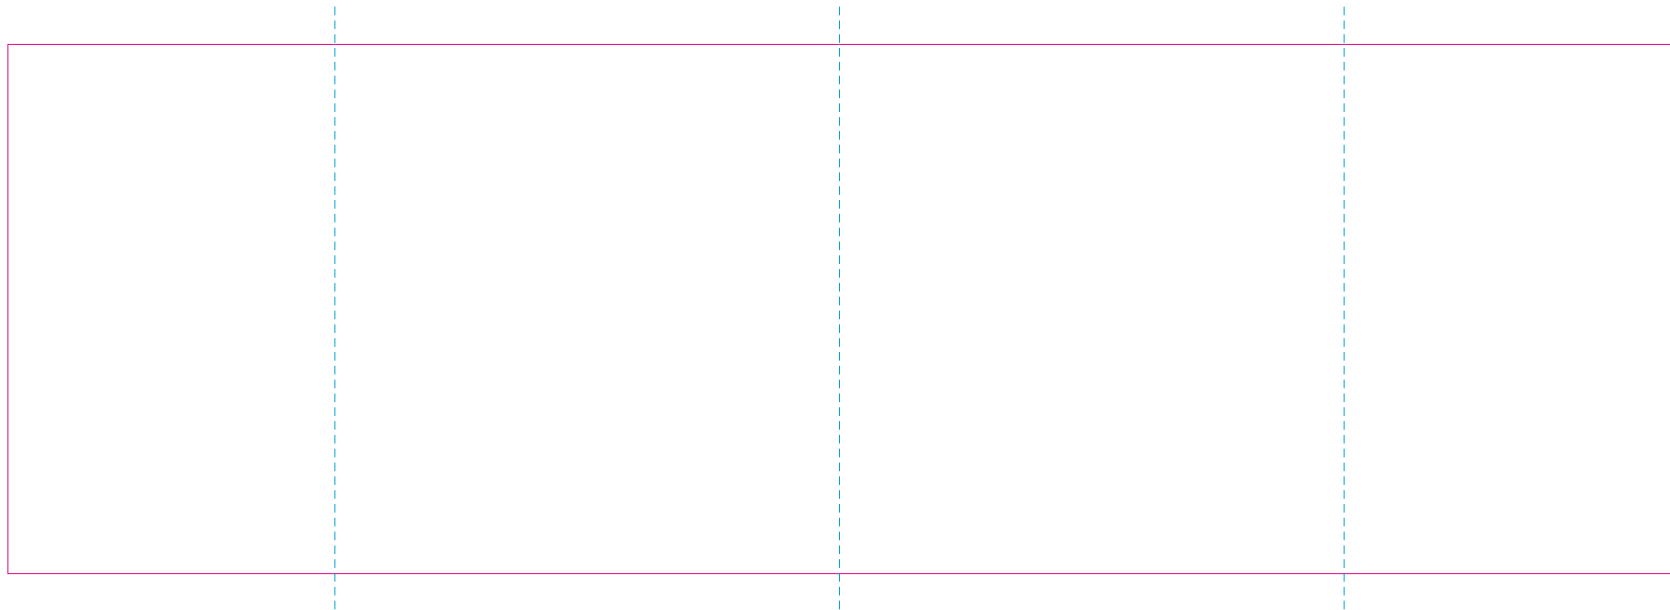

RS

—— Edge of graphics

----- centerlines

file format: vector
colours: in one color
formats: PDF, EPS, AI, CDR

The pink outline the maximum size of graphic visible on the product.
The blue dash line indicates the center line of the left, right and middle side of object.