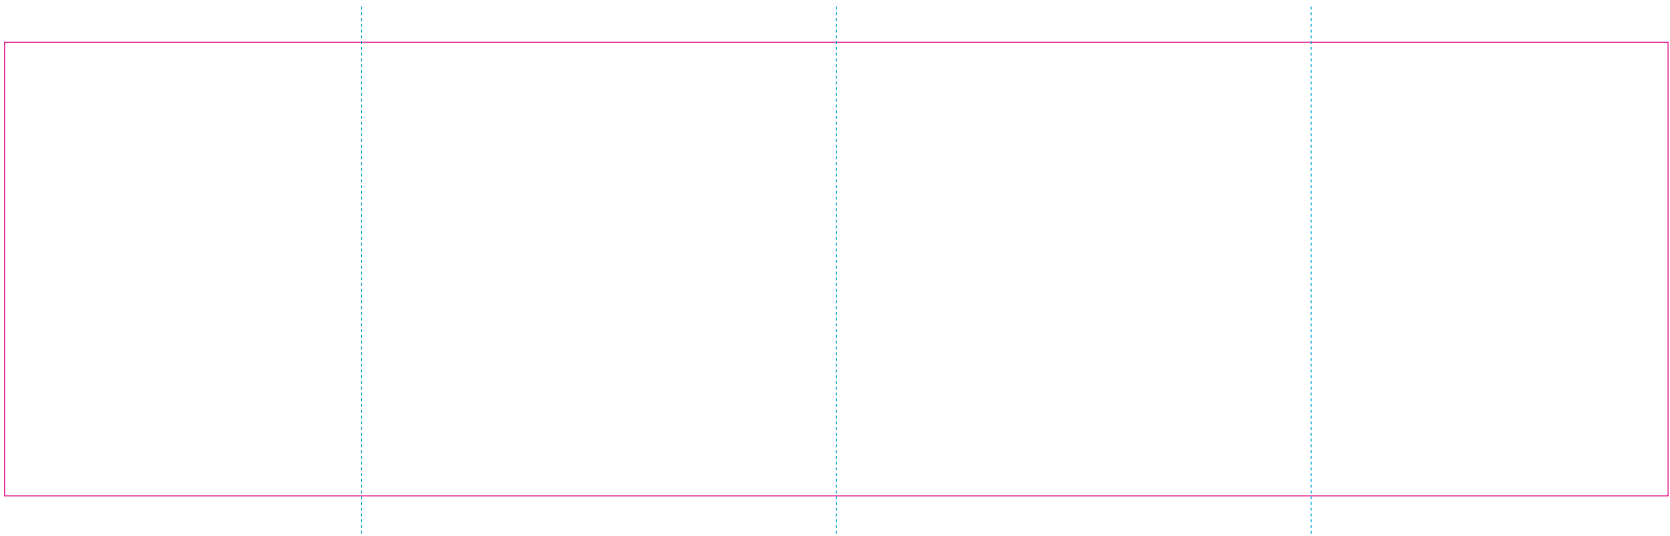

RS

— Edge of graphics

- - - centerlines

resolution: min. 300 DPI
colours: CMYK
formats: TIFF, PDF, EPS, AI, CDR

The pink outline the maximum size of graphic visible on the product.
The blue dash line indicates the center line of the left, right and middle side of object.