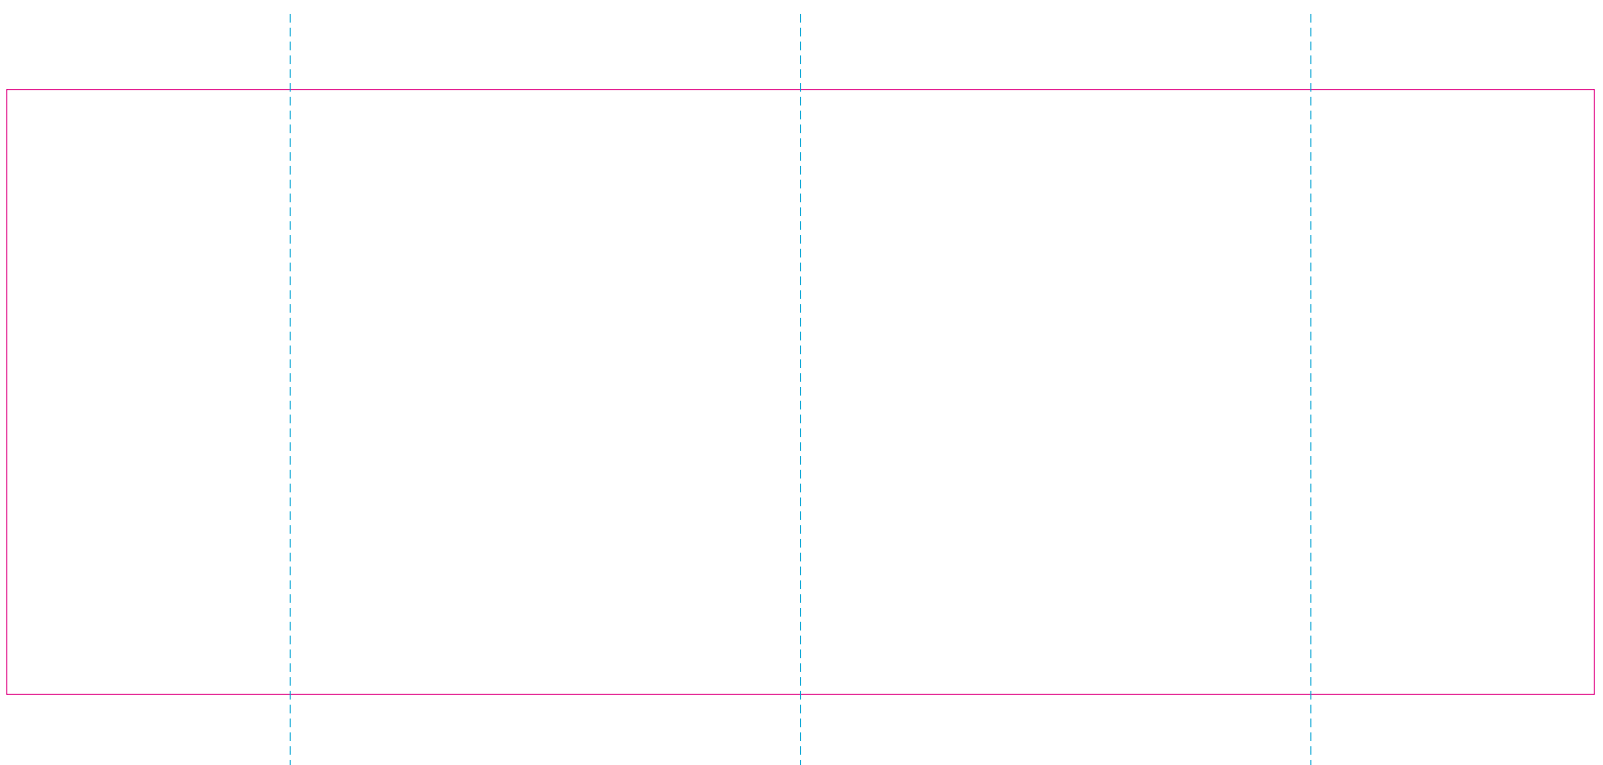

RS

With rotary screen printing technology the product can only be printed on the opposite side of the handle, please do not position the design on the right or left handed side.

C

—— Edge of graphics

- - - - centerlines

file format: vector
colours: in one color
formats: PDF, EPS, AI, CDR

The pink outline the maximum size of graphic visible on the product.
The blue dash line indicates the center line of the left, right and middle side of object.