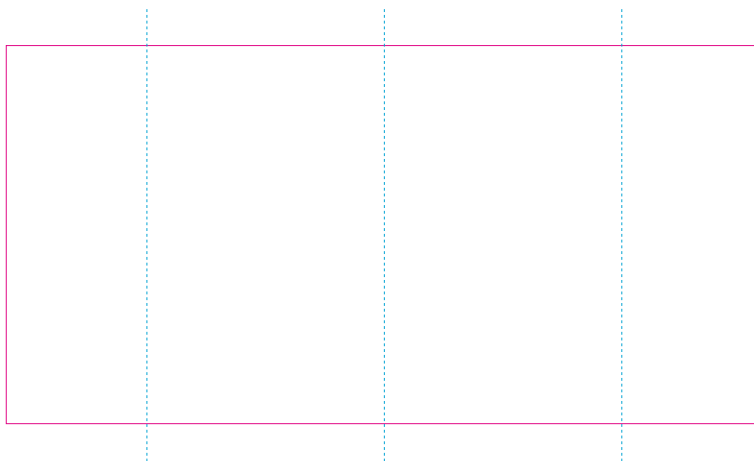

# ER 2

— Edge of graphic

- - - centerlines

resolution: min. 300 DPI

colours: CMYK

formats: TIFF, PDF, EPS, AI, CDR

The pink outline the maximum size of graphic visible on the product.

The blue dash line indicates the center line of the left, right and middle side of object.