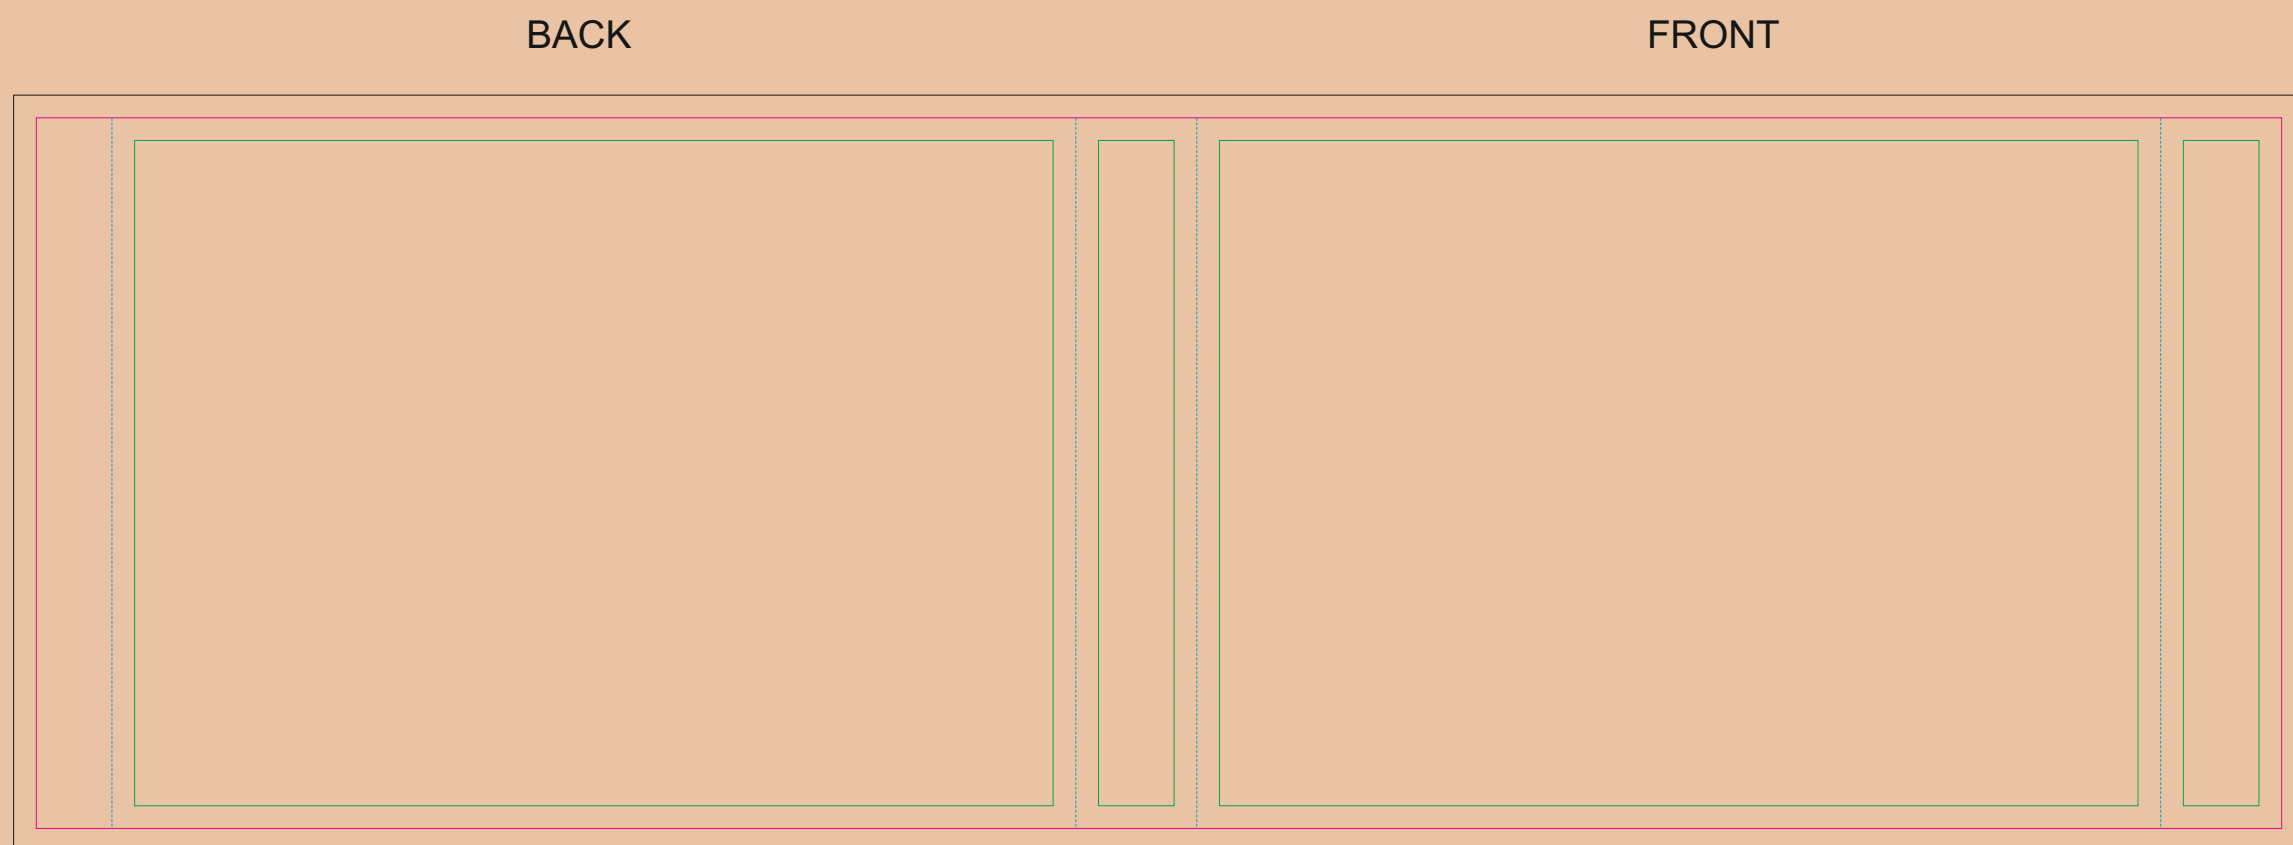

CRAFT Paper Sleeve

- Margin
- Edge of product
- Bleed limit 3-3 mm (background must fill it)
- - - - - Fold line

resolution: min. 300 DPI
colours: CMYK
formats: TIFF, PDF, EPS, AI, CDR

The green line indicates the area all non-background object-texts, logos, etc.
The pink outline the maximum size of graphic visible on the product.
The black line indicates the size of the required graphics including bleed.
The blue line indicates the folding.